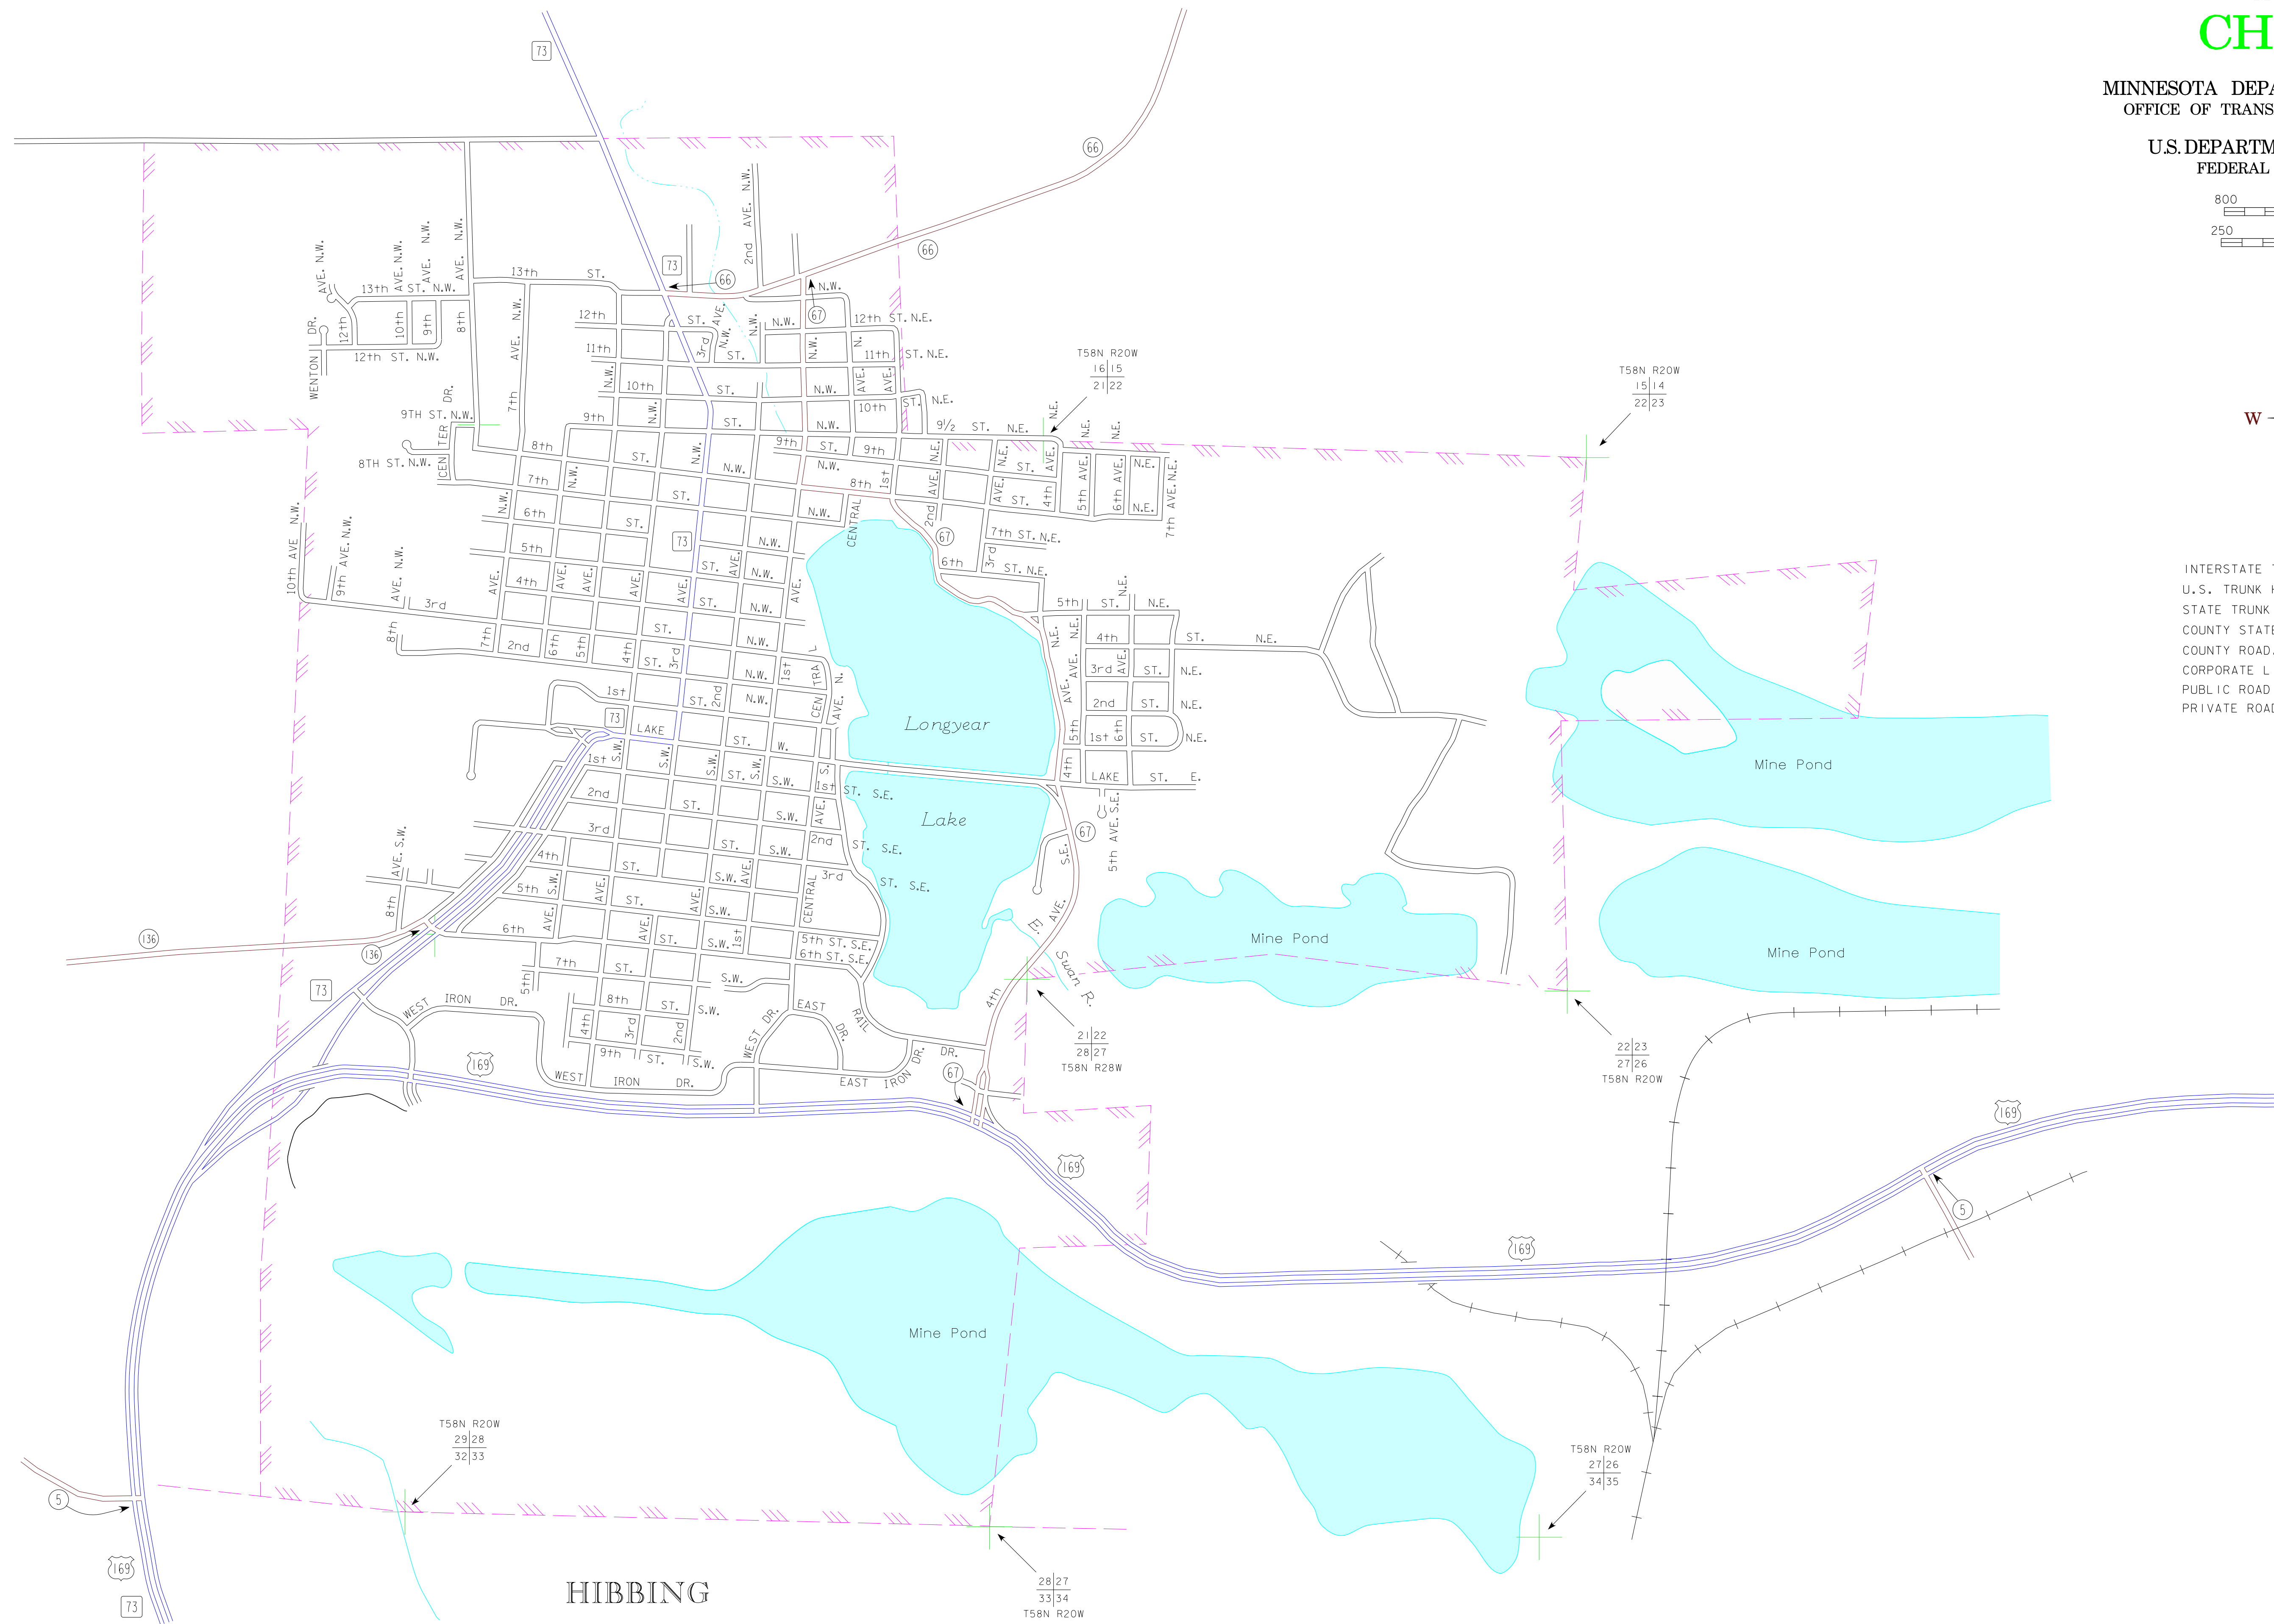

MUNICIPALITY OF CHISHOLM

PREPARED BY THE
MINNESOTA DEPARTMENT OF TRANSPORTATION
OFFICE OF TRANSPORTATION SYSTEM MANAGEMENT
IN COOPERATION WITH
U.S. DEPARTMENT OF TRANSPORTATION
FEDERAL HIGHWAY ADMINISTRATION

2015
BASIC DATA - 2013

LEGEND

- INTERSTATE TRUNK HIGHWAY..... (I-35)
- U.S. TRUNK HIGHWAY..... (169)
- STATE TRUNK HIGHWAY..... (55)
- COUNTY STATE AID HIGHWAY..... (23)
- COUNTY ROAD..... (5)
- CORPORATE LIMITS.....
- PUBLIC ROAD.....
- PRIVATE ROAD.....

HIBBING