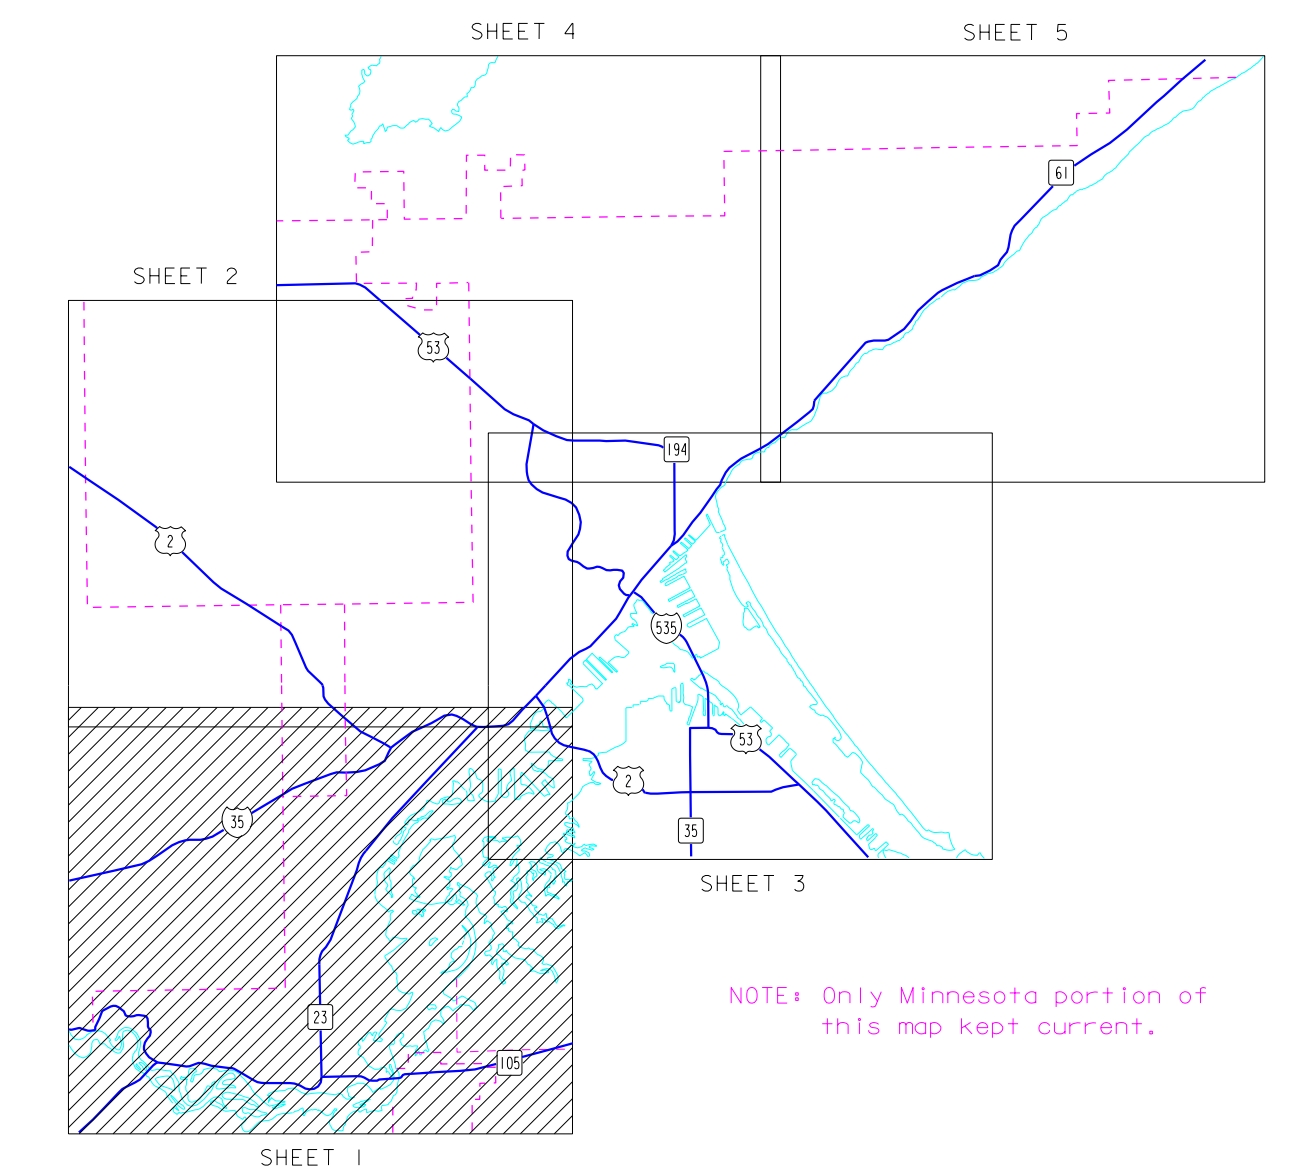

MUNICIPALITY OF DULUTH

PREPARED BY THE
MINNESOTA DEPARTMENT OF TRANSPORTATION
OFFICE OF TRANSPORTATION SYSTEM MANAGEMENT
IN COOPERATION WITH
U.S. DEPARTMENT OF TRANSPORTATION
FEDERAL HIGHWAY ADMINISTRATION

2015
BASIC DATA - 2013

LEGEND

- INTERSTATE TRUNK HIGHWAY..... (35)
- U.S. TRUNK HIGHWAY..... (10)
- STATE TRUNK HIGHWAY..... (55)
- COUNTY STATE AID HIGHWAY..... (23)
- COUNTY ROAD..... (15)
- CORPORATE LIMITS.....
- PUBLIC ROAD.....
- PRIVATE ROAD.....

NOTE: Only Minnesota portion of this map kept current.