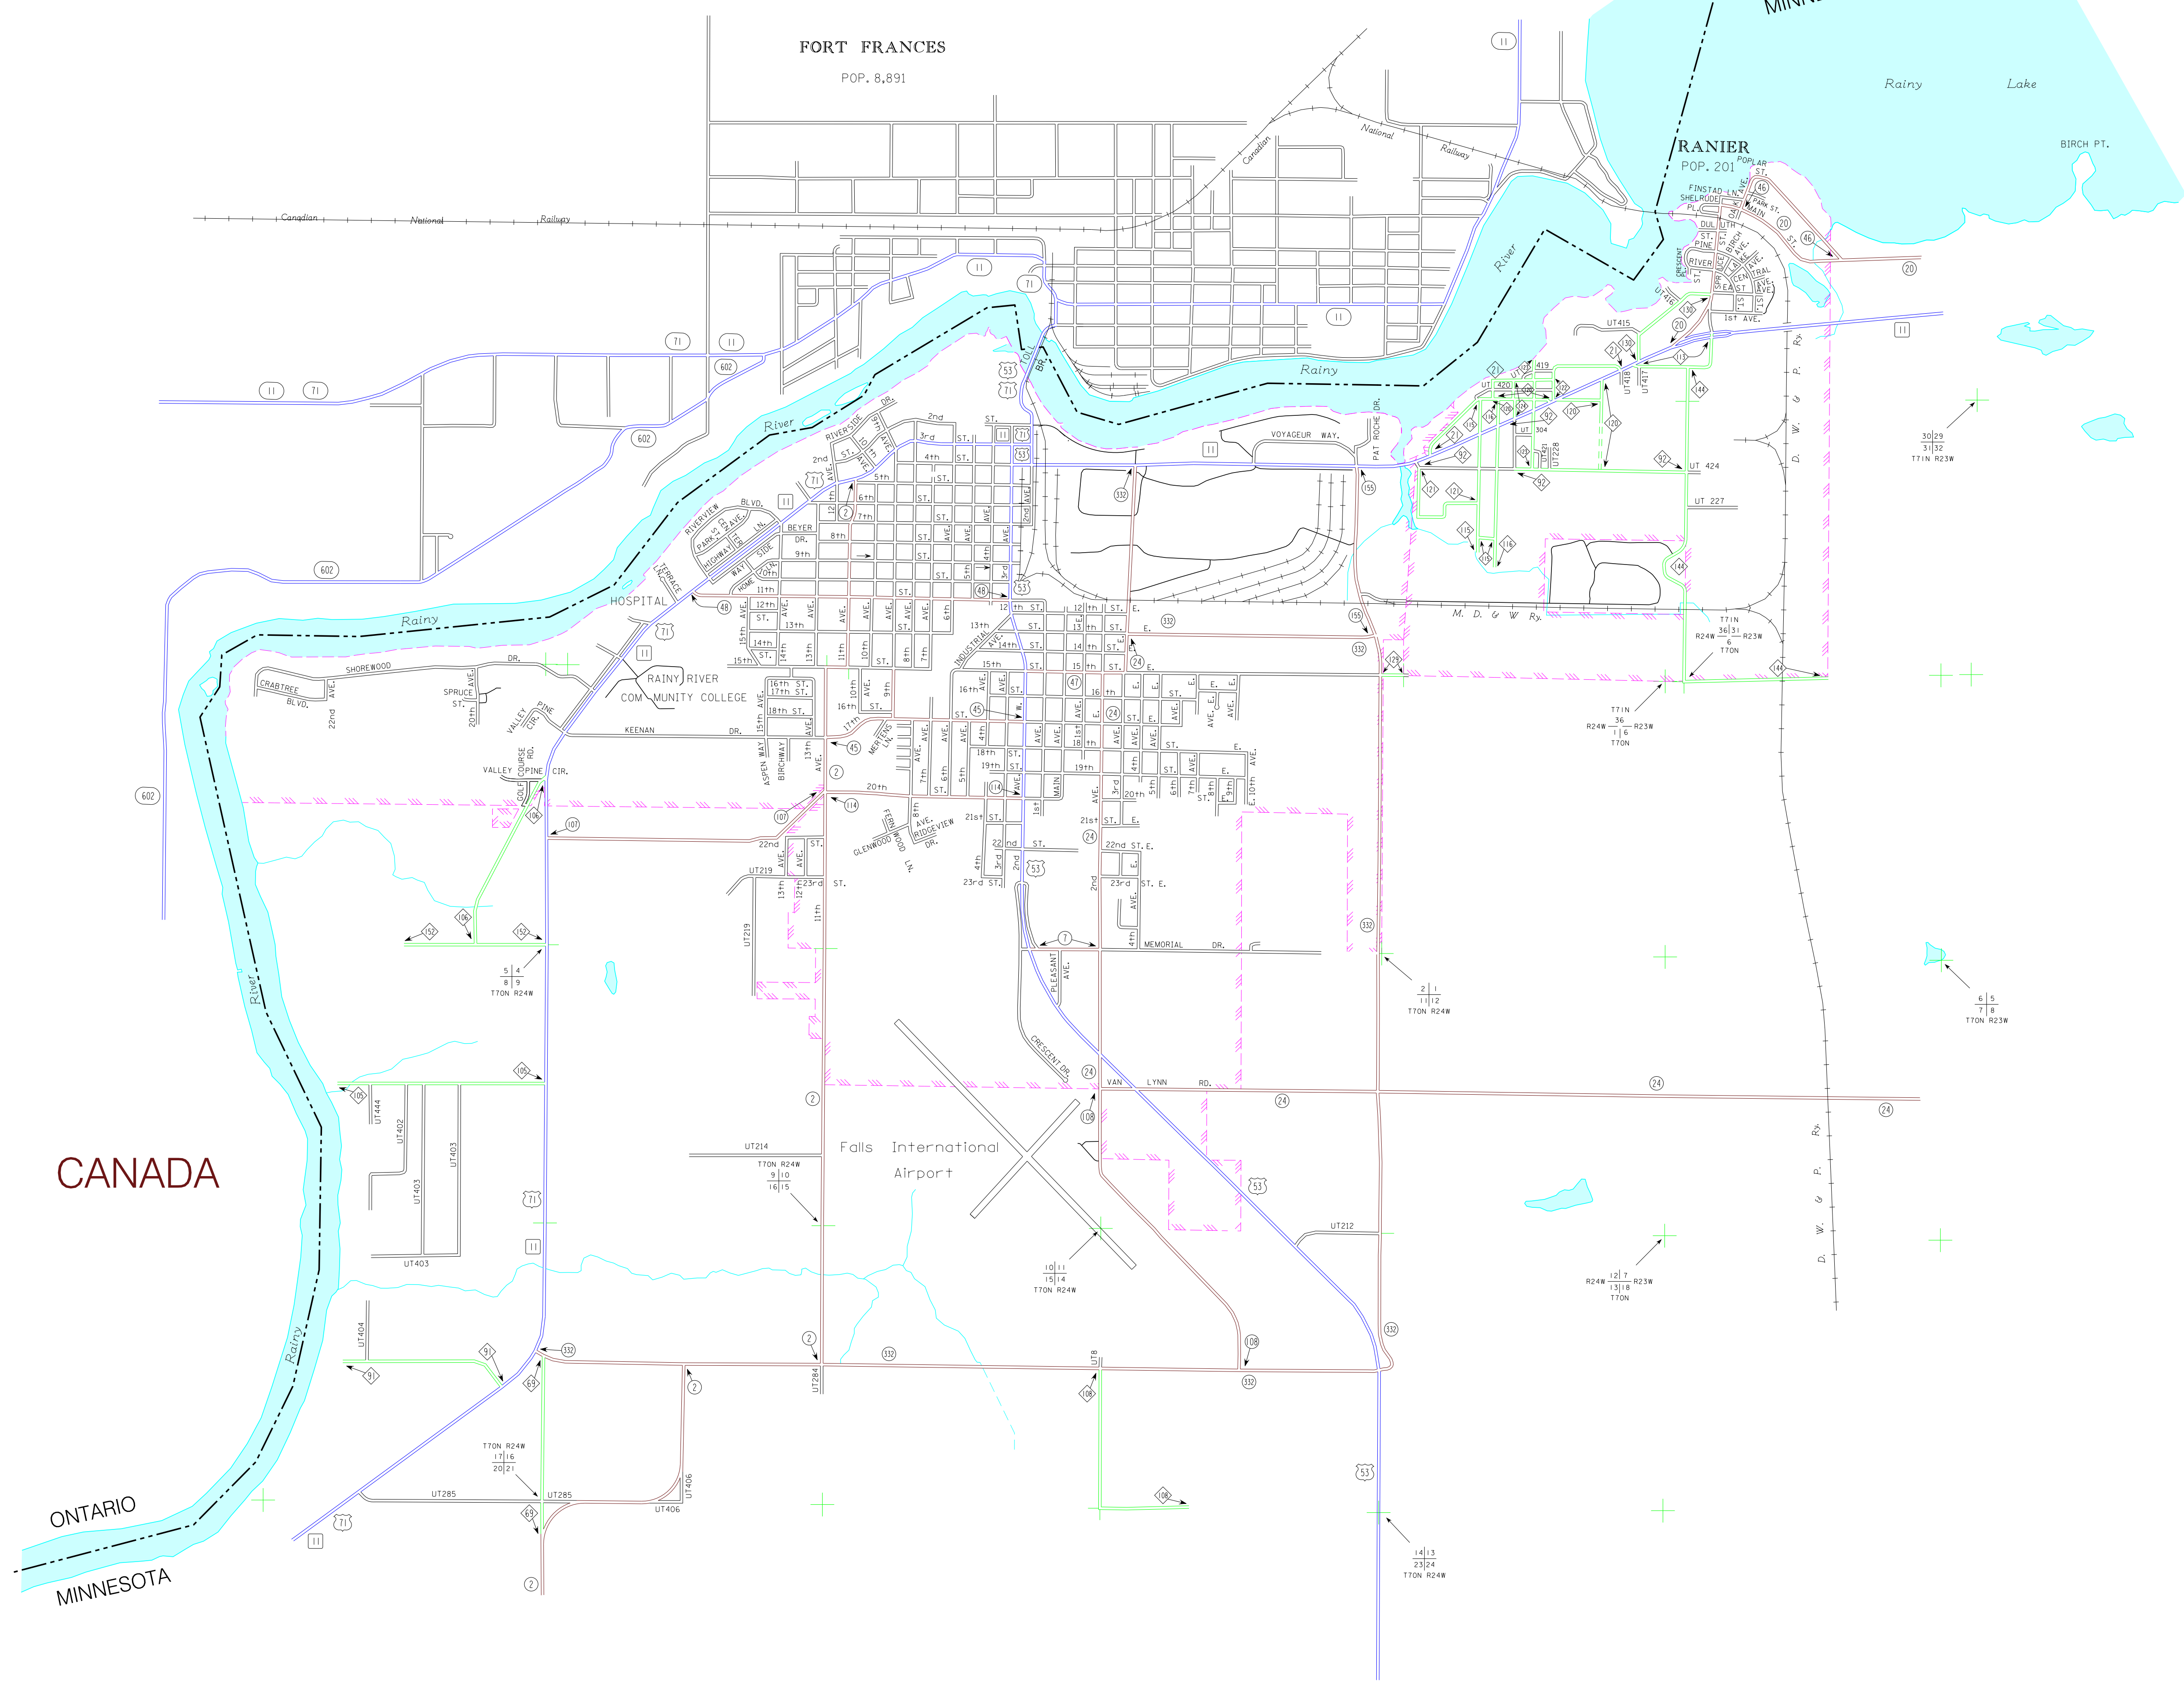

CANADA

NOTE Only Minnesota portion of this map kept current

MUNICIPALITY OF INTERNATIONAL FALLS

PREPARED BY THE MINNESOTA DEPARTMENT OF TRANSPORTATION OFFICE OF TRANSPORTATION SYSTEM MANAGEMENT IN COOPERATION WITH U.S. DEPARTMENT OF TRANSPORTATION FEDERAL HIGHWAY ADMINISTRATION

2014 BASIC DATA - 2010

LEGEND

- INTERSTATE TRUNK HIGHWAY (35)
  U.S. TRUNK HIGHWAY (10)
  STATE TRUNK HIGHWAY (55)
  COUNTY STATE AID HIGHWAY (23)
  CORPORATE ROAD (5)
  CORPORATE LIMITS
  PUBLIC ROAD
  PRIVATE ROAD

CANADA