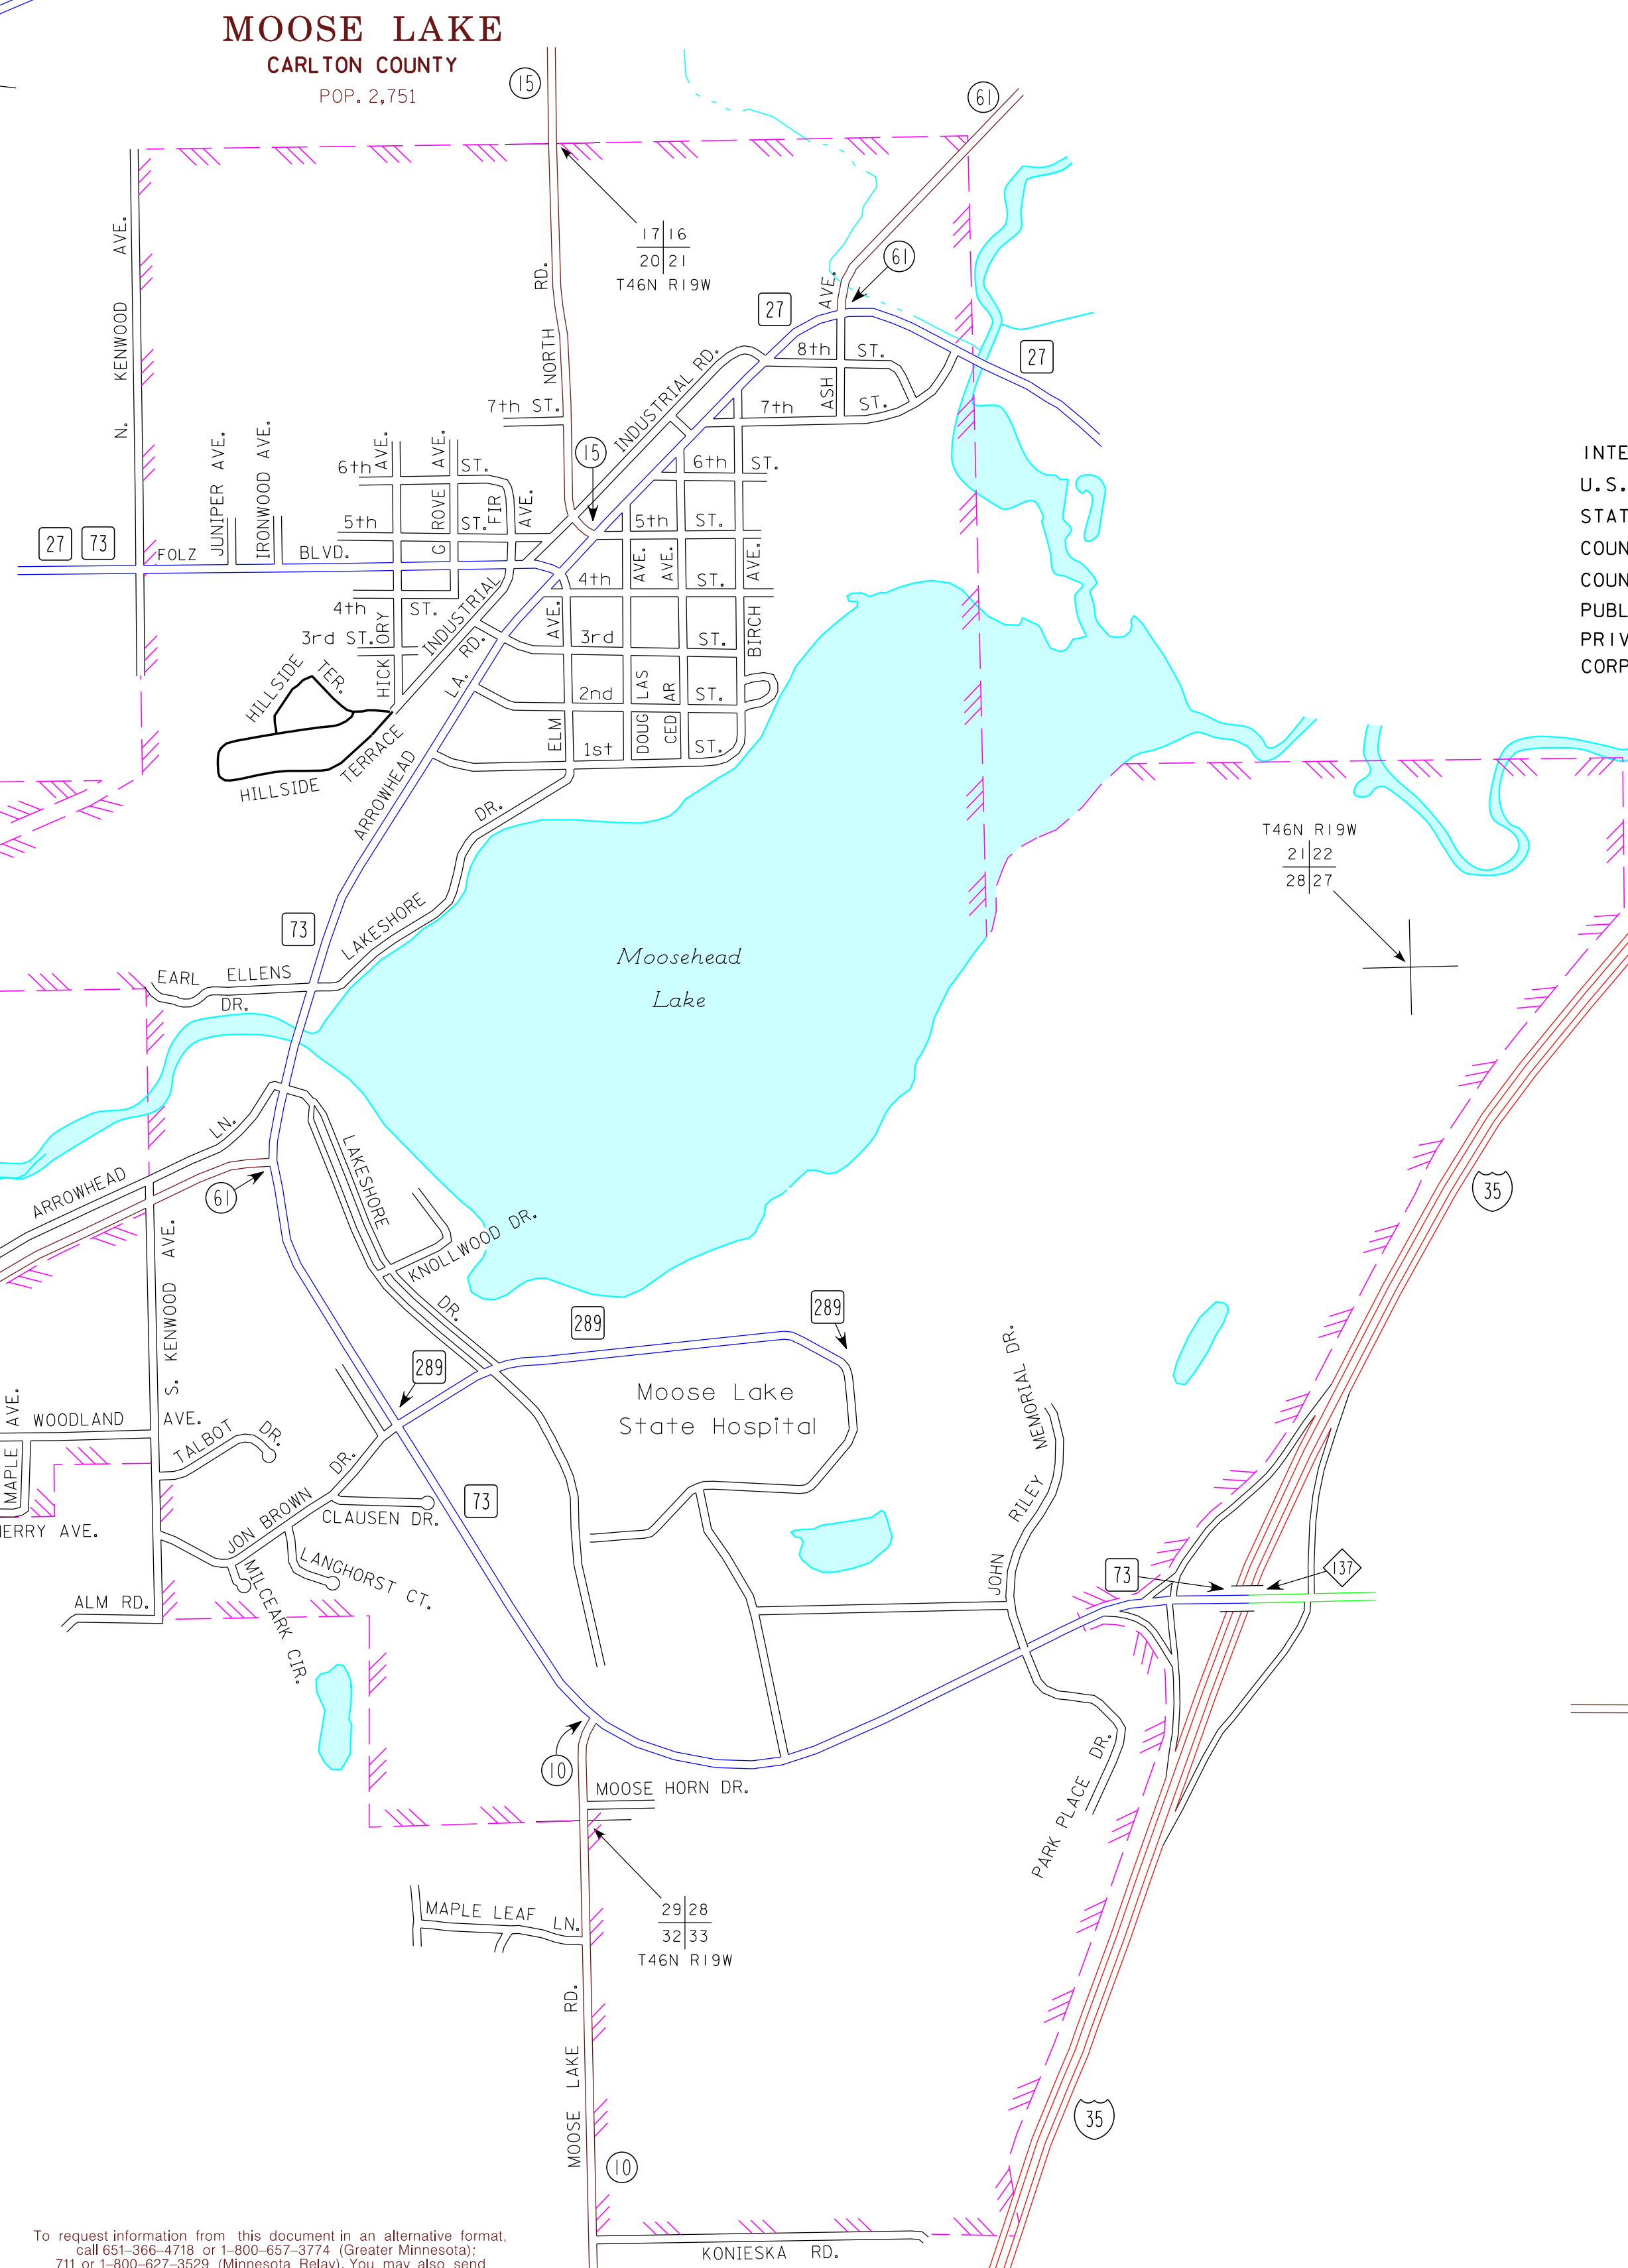

MOOSE LAKE
CARLTON COUNTY
POP. 2,751