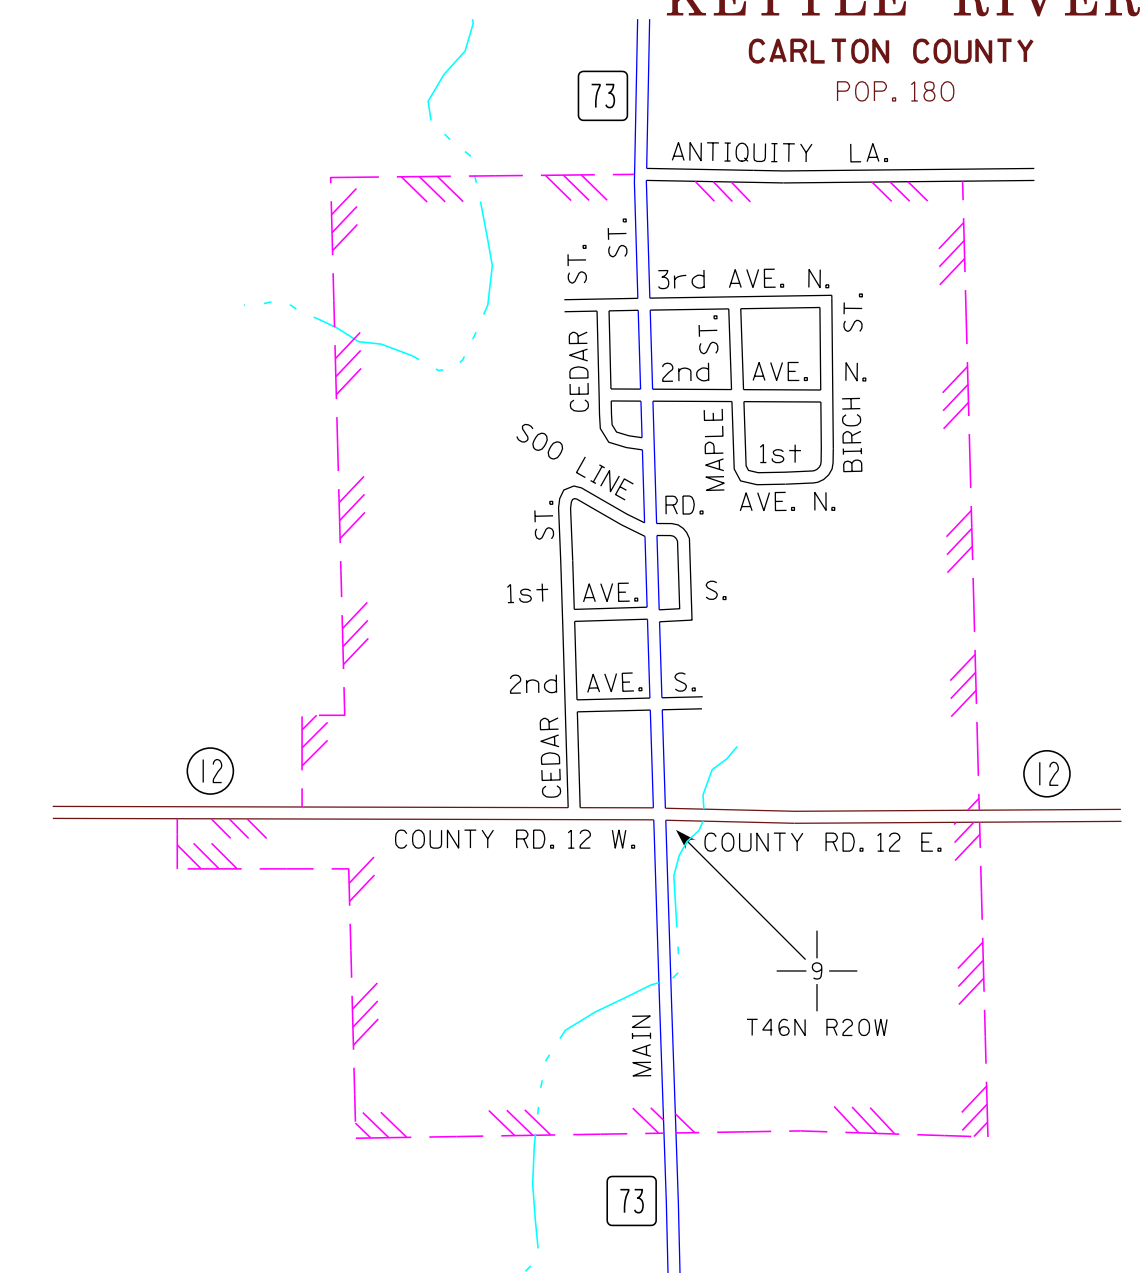

KETTLE RIVER
CARLTON COUNTY
POP. 180

MUNICIPALITIES OF
CARLTON CO.
PREPARED BY THE
MINNESOTA DEPARTMENT OF TRANSPORTATION
OFFICE OF TRANSPORTATION SYSTEM MANAGEMENT
IN COOPERATION WITH
U.S. DEPARTMENT OF TRANSPORTATION
FEDERAL HIGHWAY ADMINISTRATION

2015
BASIC DATA - 2010

LEGEND

- INTERSTATE TRUNK HIGHWAY..... (35)
- U.S. TRUNK HIGHWAY..... (73)
- STATE TRUNK HIGHWAY..... (61)
- COUNTY STATE AID HIGHWAY..... (289)
- COUNTY ROAD..... (12)
- PUBLIC ROAD.....
- PRIVATE ROAD.....
- CORPORATE LIMITS.....

NOTE: 2010 U.S. CENSUS FIGURES SHOWN FOR ALL MUNICIPALITIES UNLESS OTHERWISE STATED.

MUNICIPALITIES SHOWN ON THIS SHEET
CROMWELL
KETTLE RIVER
MOOSE LAKE