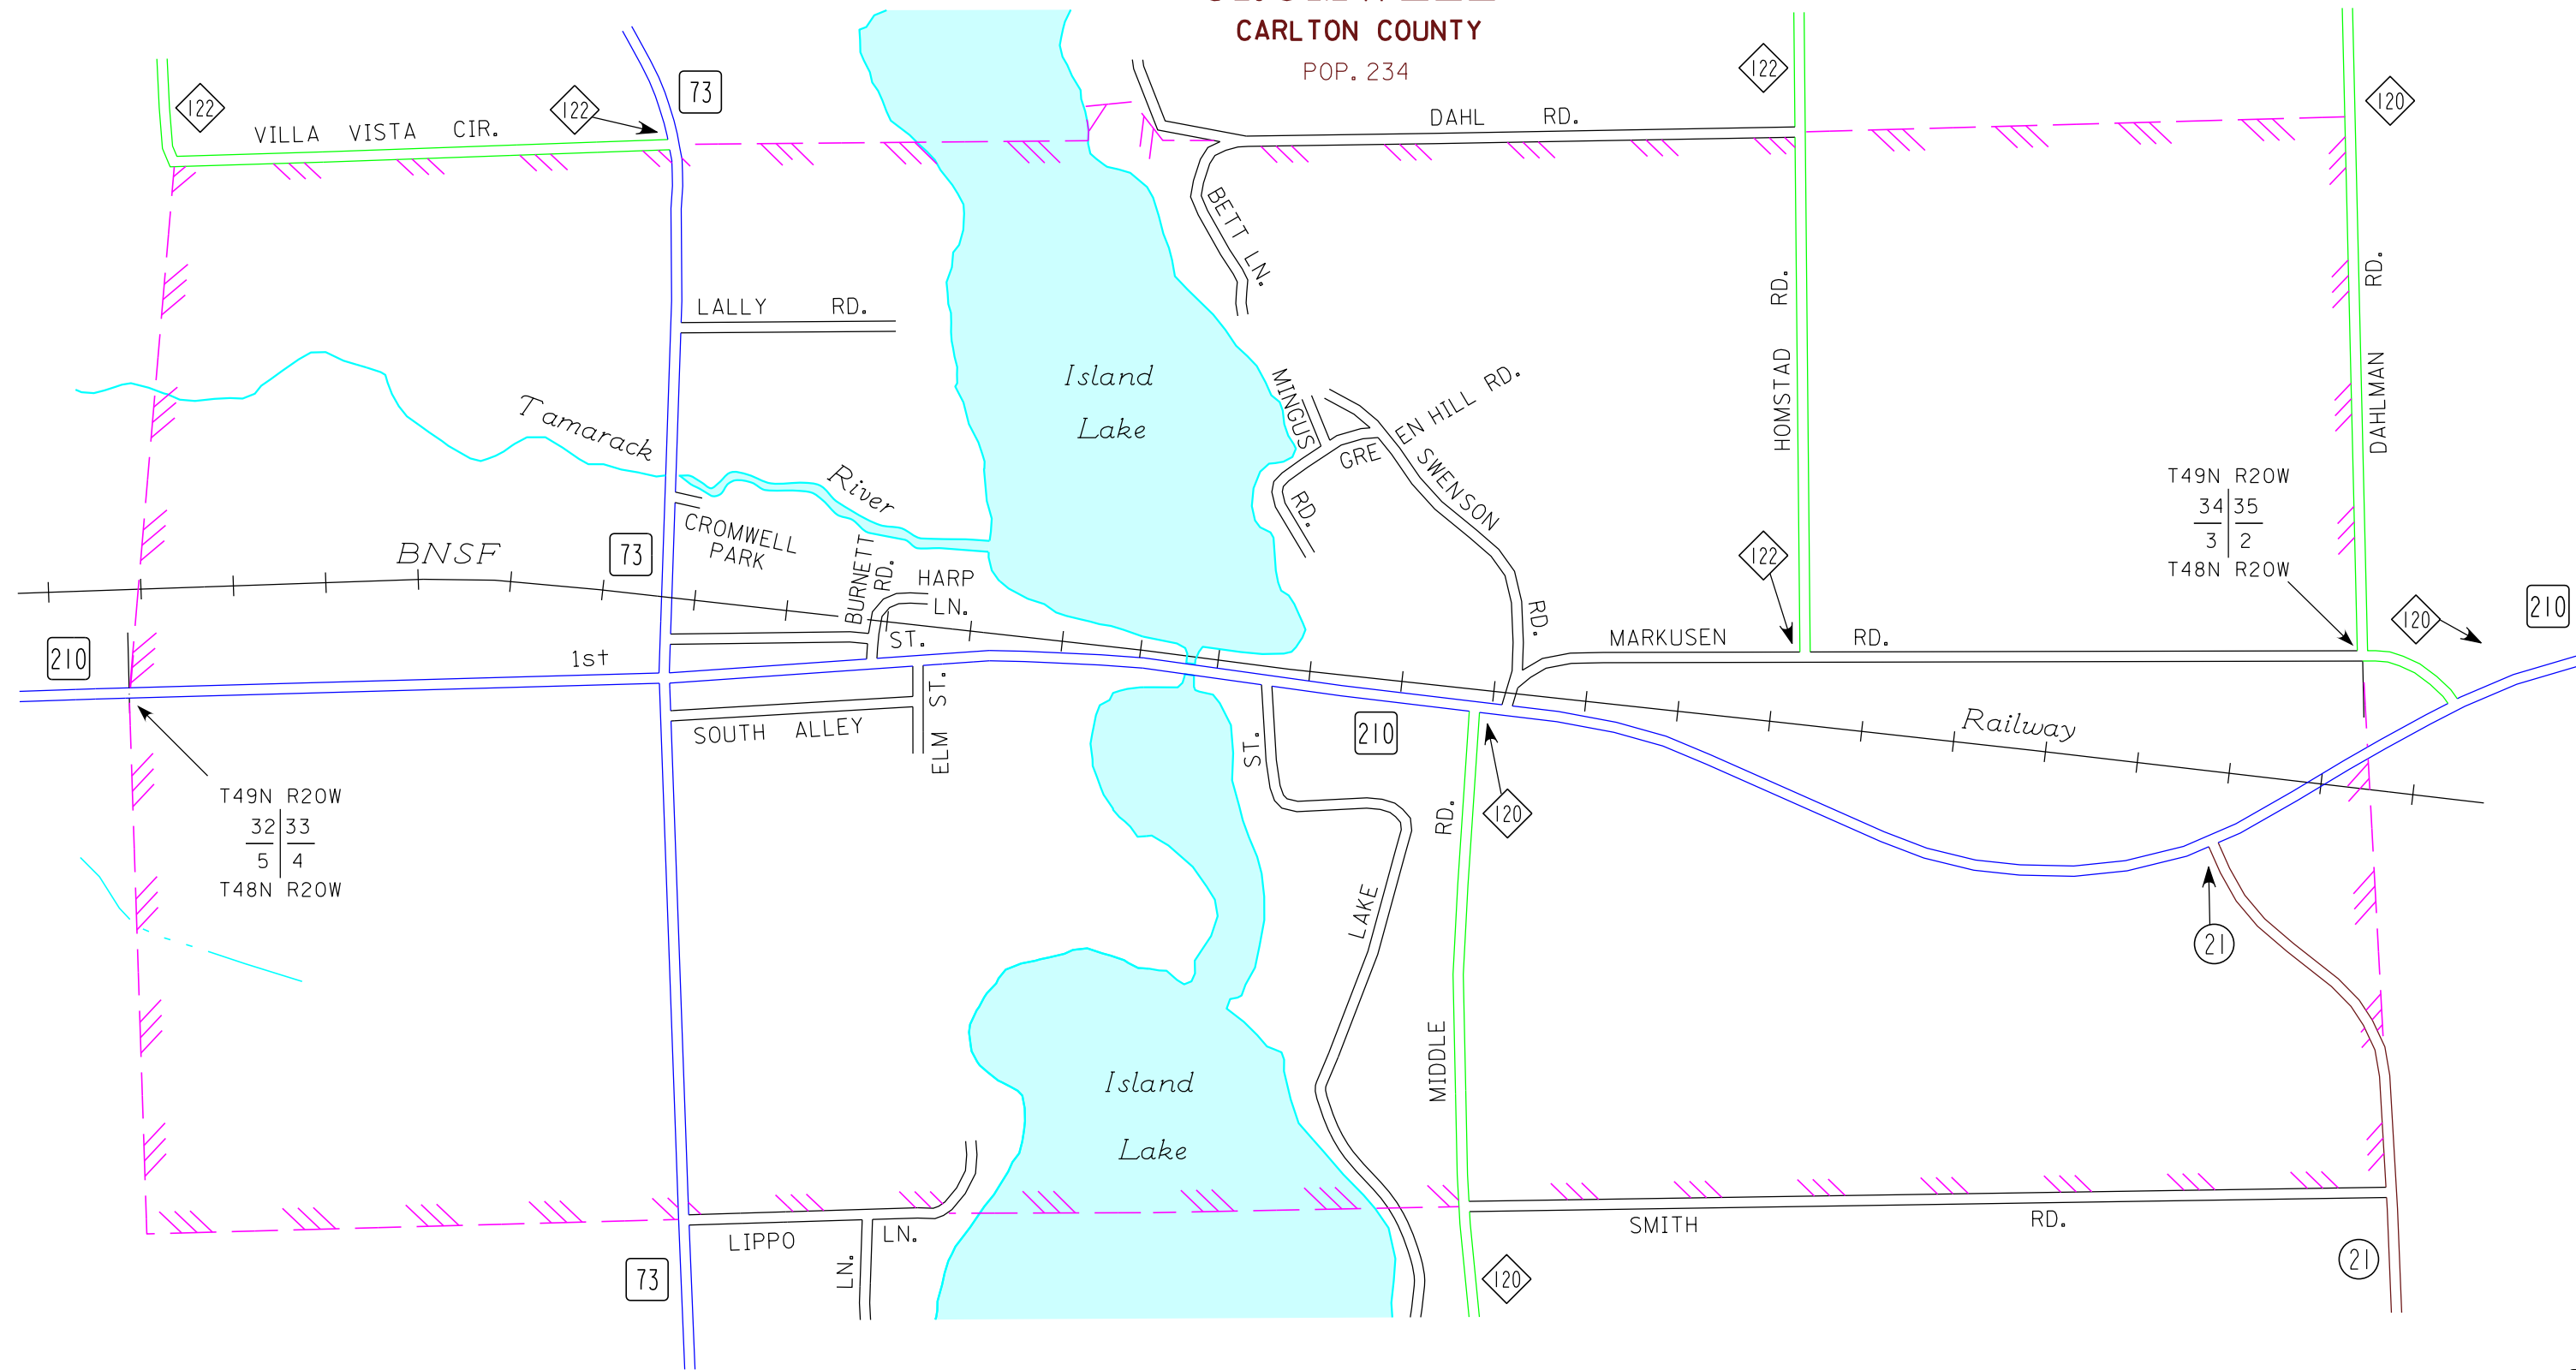

CROMWELL
CARLTON COUNTY
POP. 234