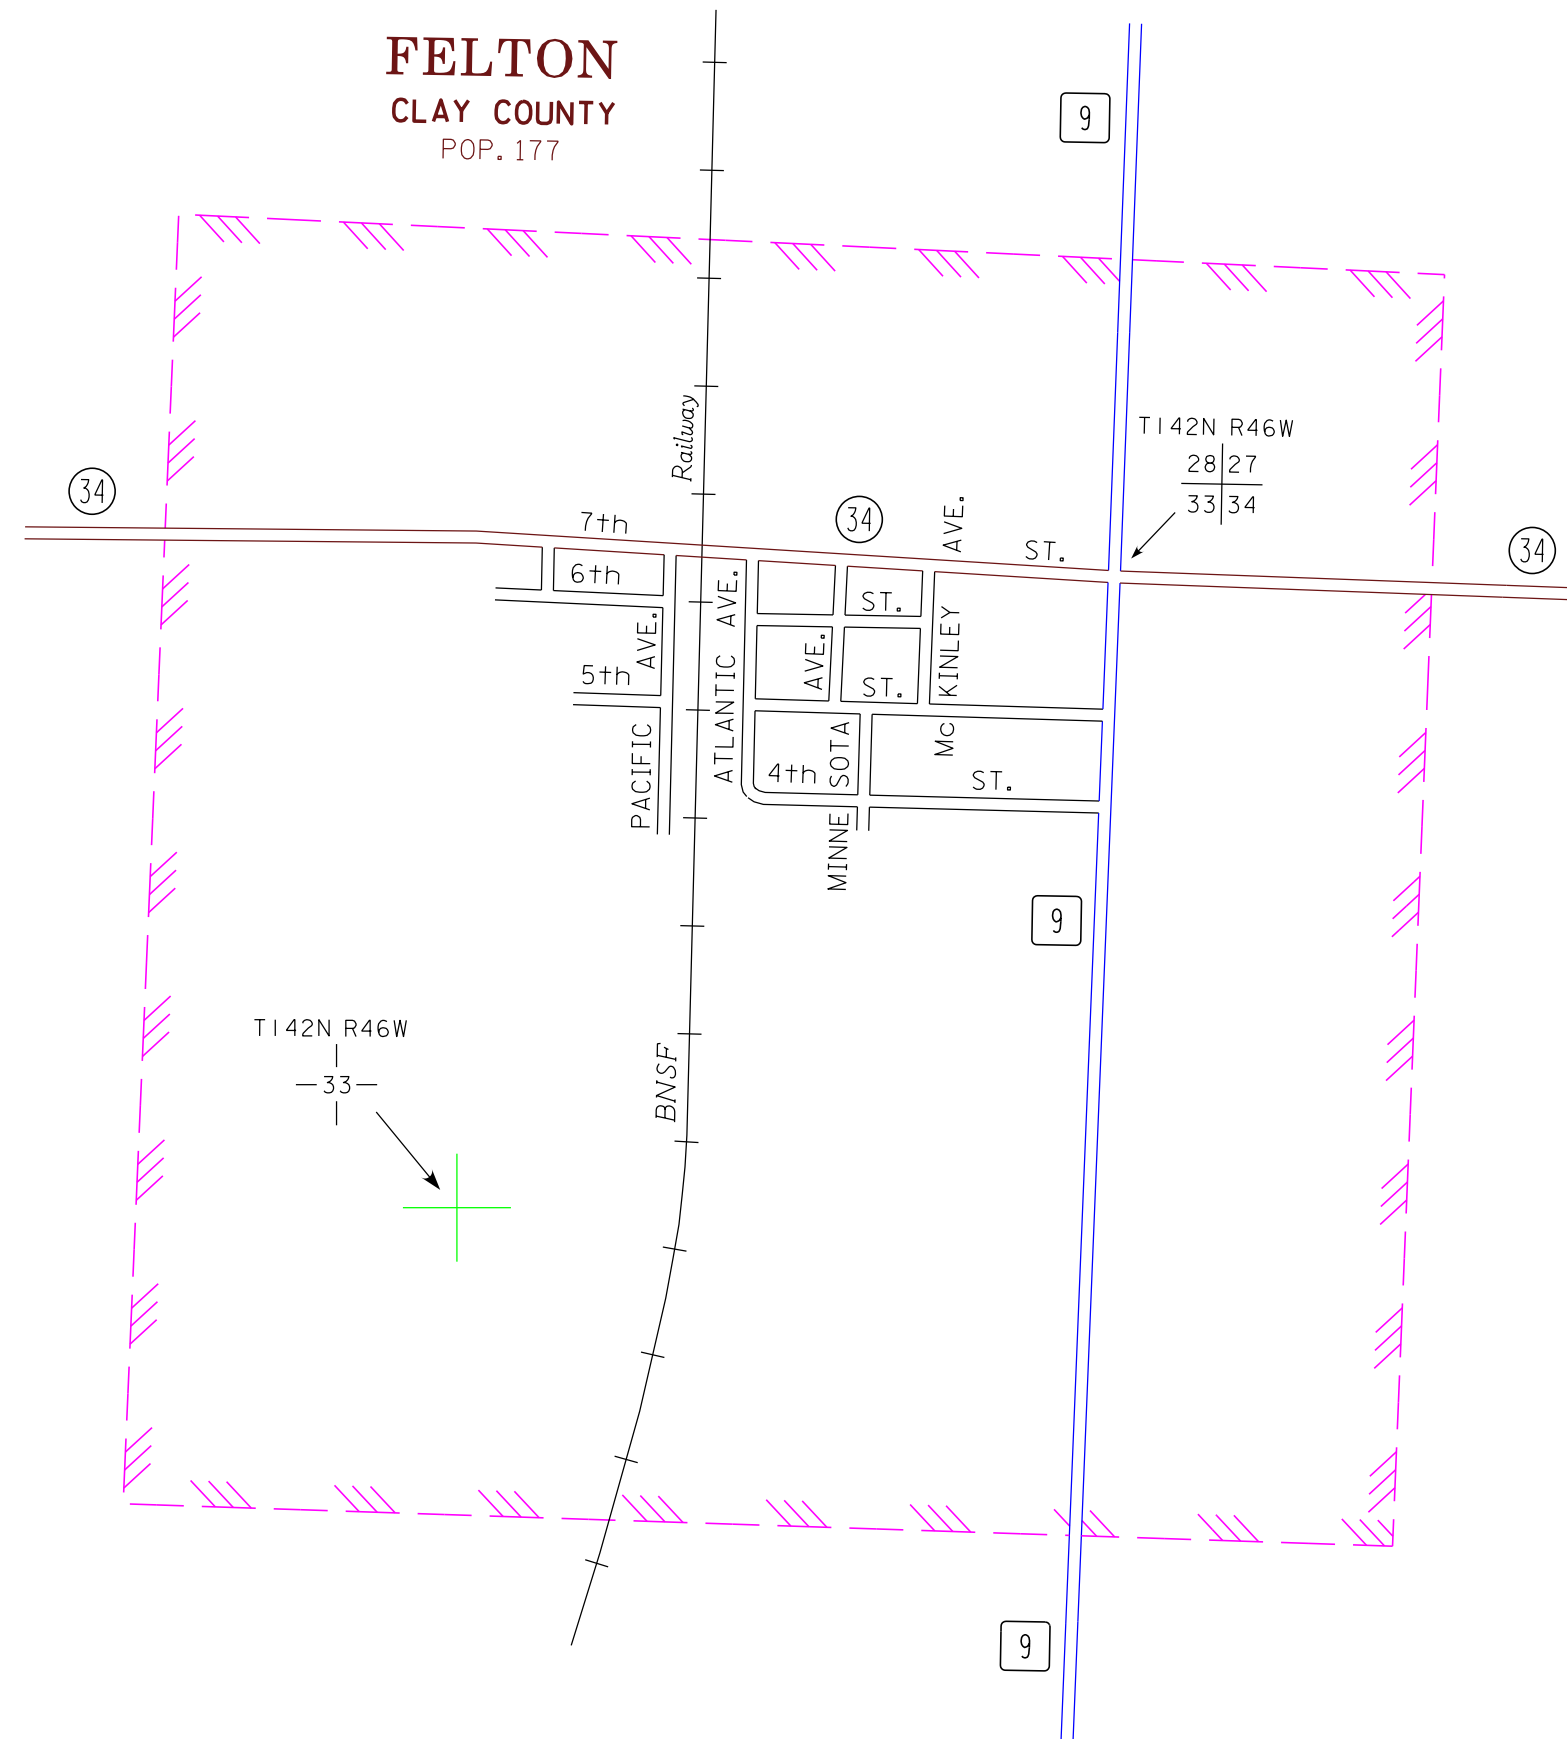

FELTON
CLAY COUNTY
POP. 177