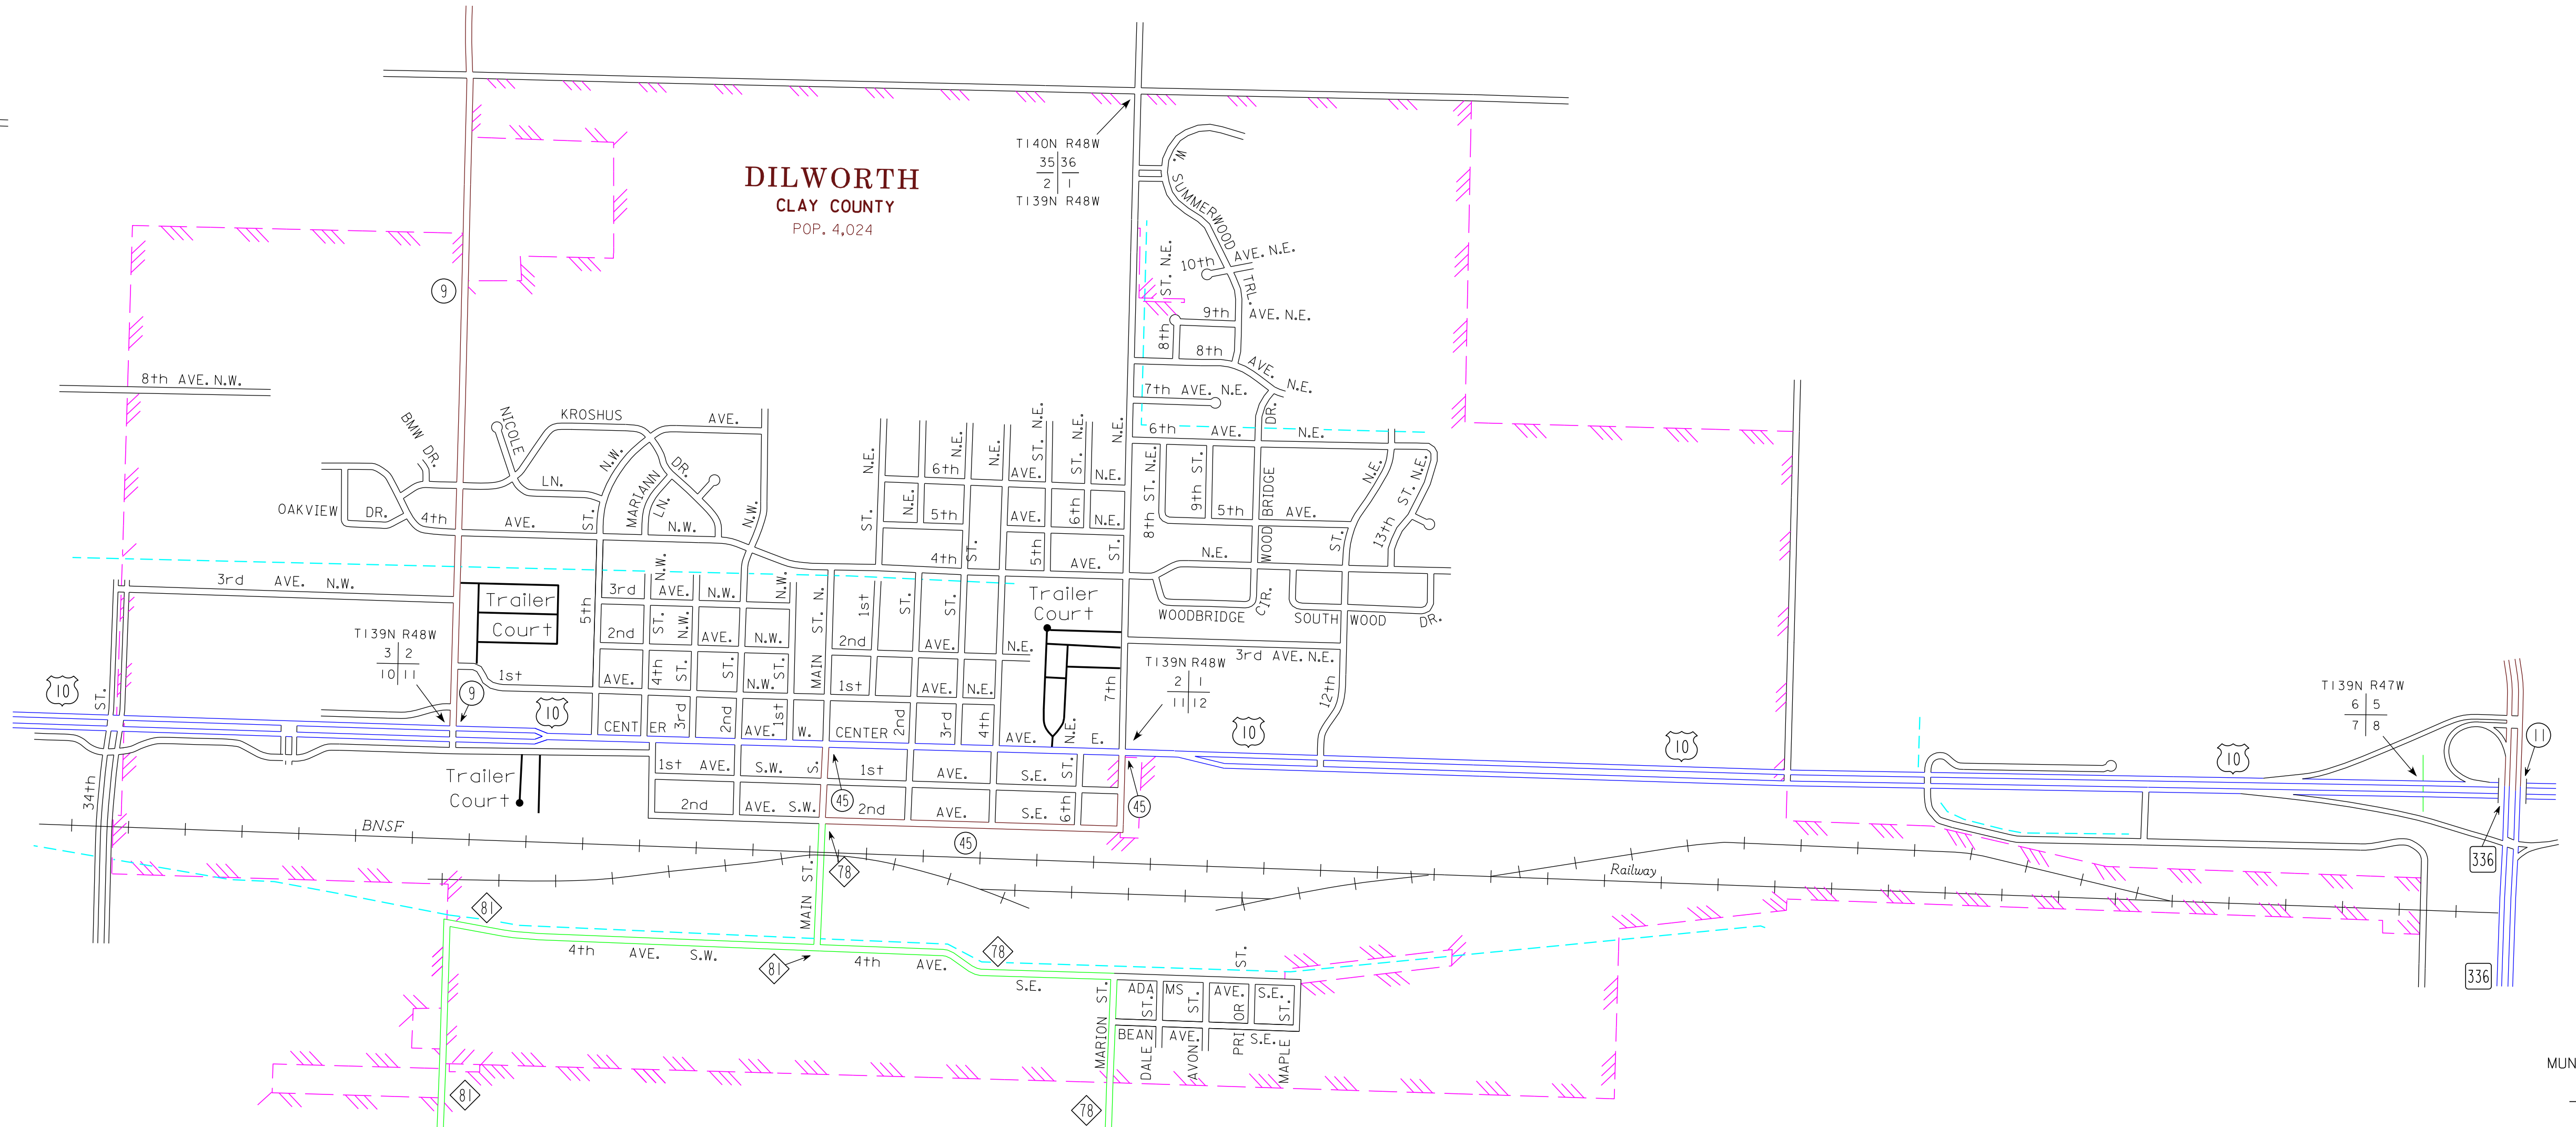

DILWORTH
CLAY COUNTY
POP. 4,024

MUNICIPALITIES OF
CLAY CO.

PREPARED BY THE
MINNESOTA DEPARTMENT OF TRANSPORTATION
OFFICE OF TRANSPORTATION SYSTEM MANAGEMENT
IN COOPERATION WITH
U.S. DEPARTMENT OF TRANSPORTATION
FEDERAL HIGHWAY ADMINISTRATION

2015
BASIC DATA - 2013

LEGEND

- INTERSTATE TRUNK HIGHWAY..... (35)
- U.S. TRUNK HIGHWAY..... (10)
- STATE TRUNK HIGHWAY..... (55)
- COUNTY STATE AID HIGHWAY..... (23)
- COUNTY ROAD..... (19)
- PUBLIC ROAD.....
- PRIVATE ROAD.....
- CORPORATE LIMITS.....

MUNICIPALITIES SHOWN
ON THIS SHEET

- DILWORTH
- FELTON
- ULEN

NOTE: 2010 U.S. CENSUS FIGURES SHOWN FOR ALL MUNICIPALITIES UNLESS OTHERWISE STATED.