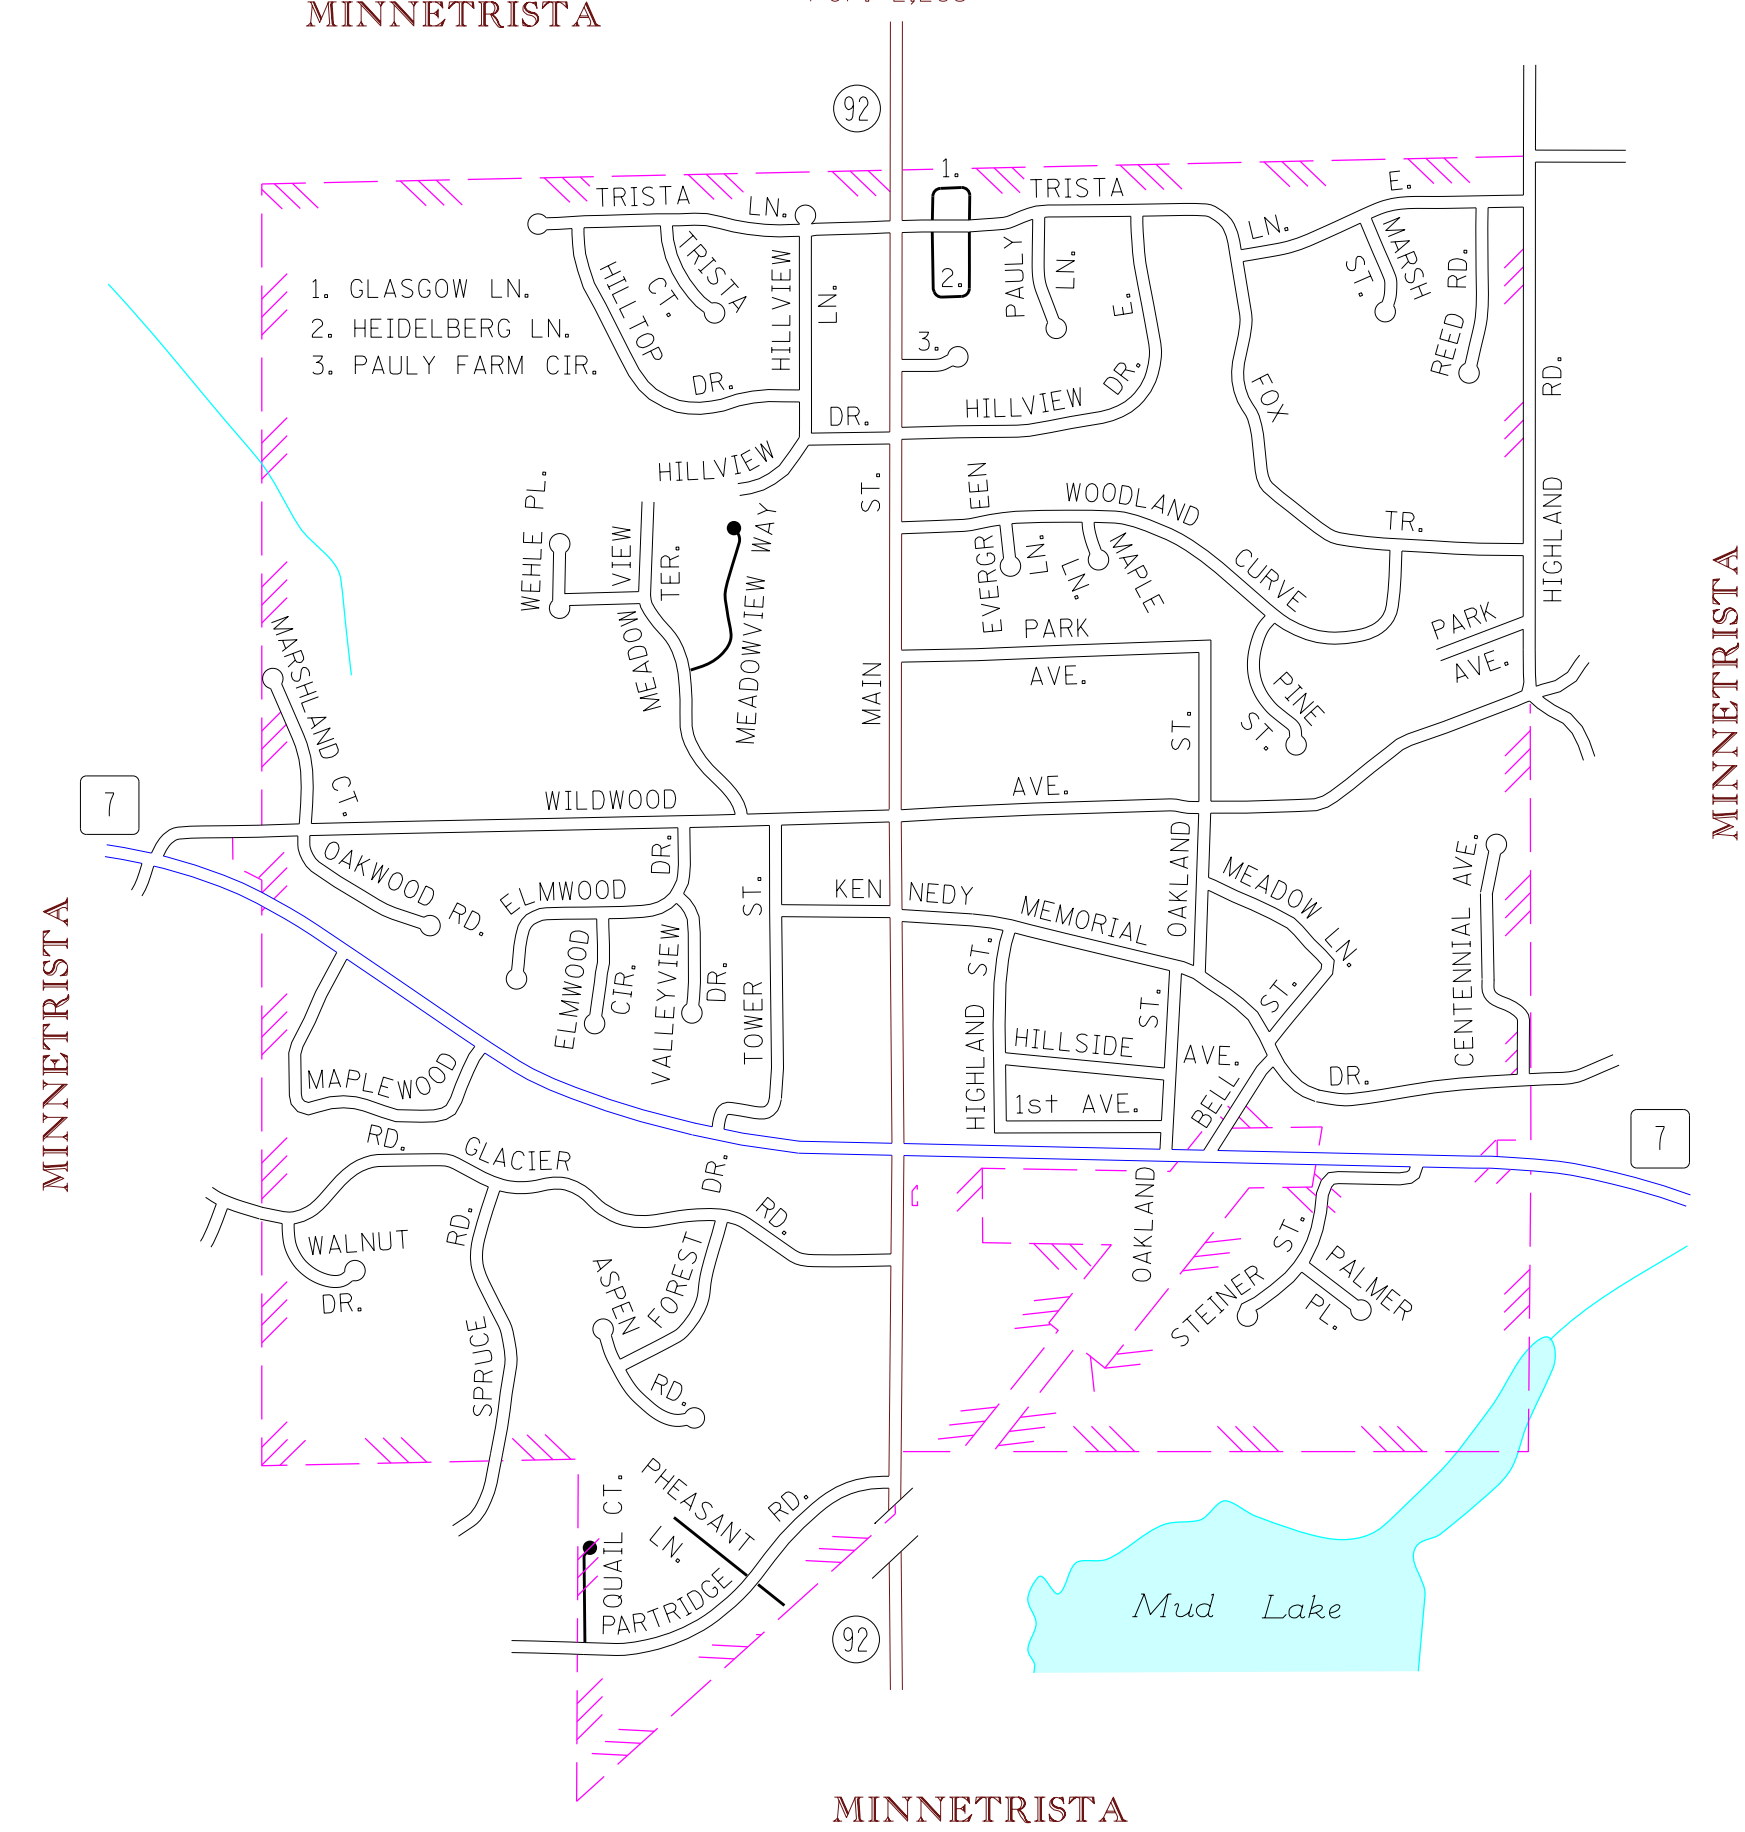

MUNICIPALITIES OF
HENNEPIN CO.

PREPARED BY THE
MINNESOTA DEPARTMENT OF TRANSPORTATION
OFFICE OF TRANSPORTATION SYSTEM MANAGEMENT
IN COOPERATION WITH
U.S. DEPARTMENT OF TRANSPORTATION
FEDERAL HIGHWAY ADMINISTRATION

2015
BASIC DATA - 2013

LEGEND

- INTERSTATE TRUNK HIGHWAY..... (I-35)
- U.S. TRUNK HIGHWAY..... (10)
- STATE TRUNK HIGHWAY..... (55)
- COUNTY STATE AID HIGHWAY..... (23)
- COUNTY ROAD..... (14)
- PUBLIC ROAD.....
- PRIVATE ROAD.....
- CORPORATE LIMITS.....

SAINT BONIFACIUS
HENNEPIN COUNTY
POP. 2,283