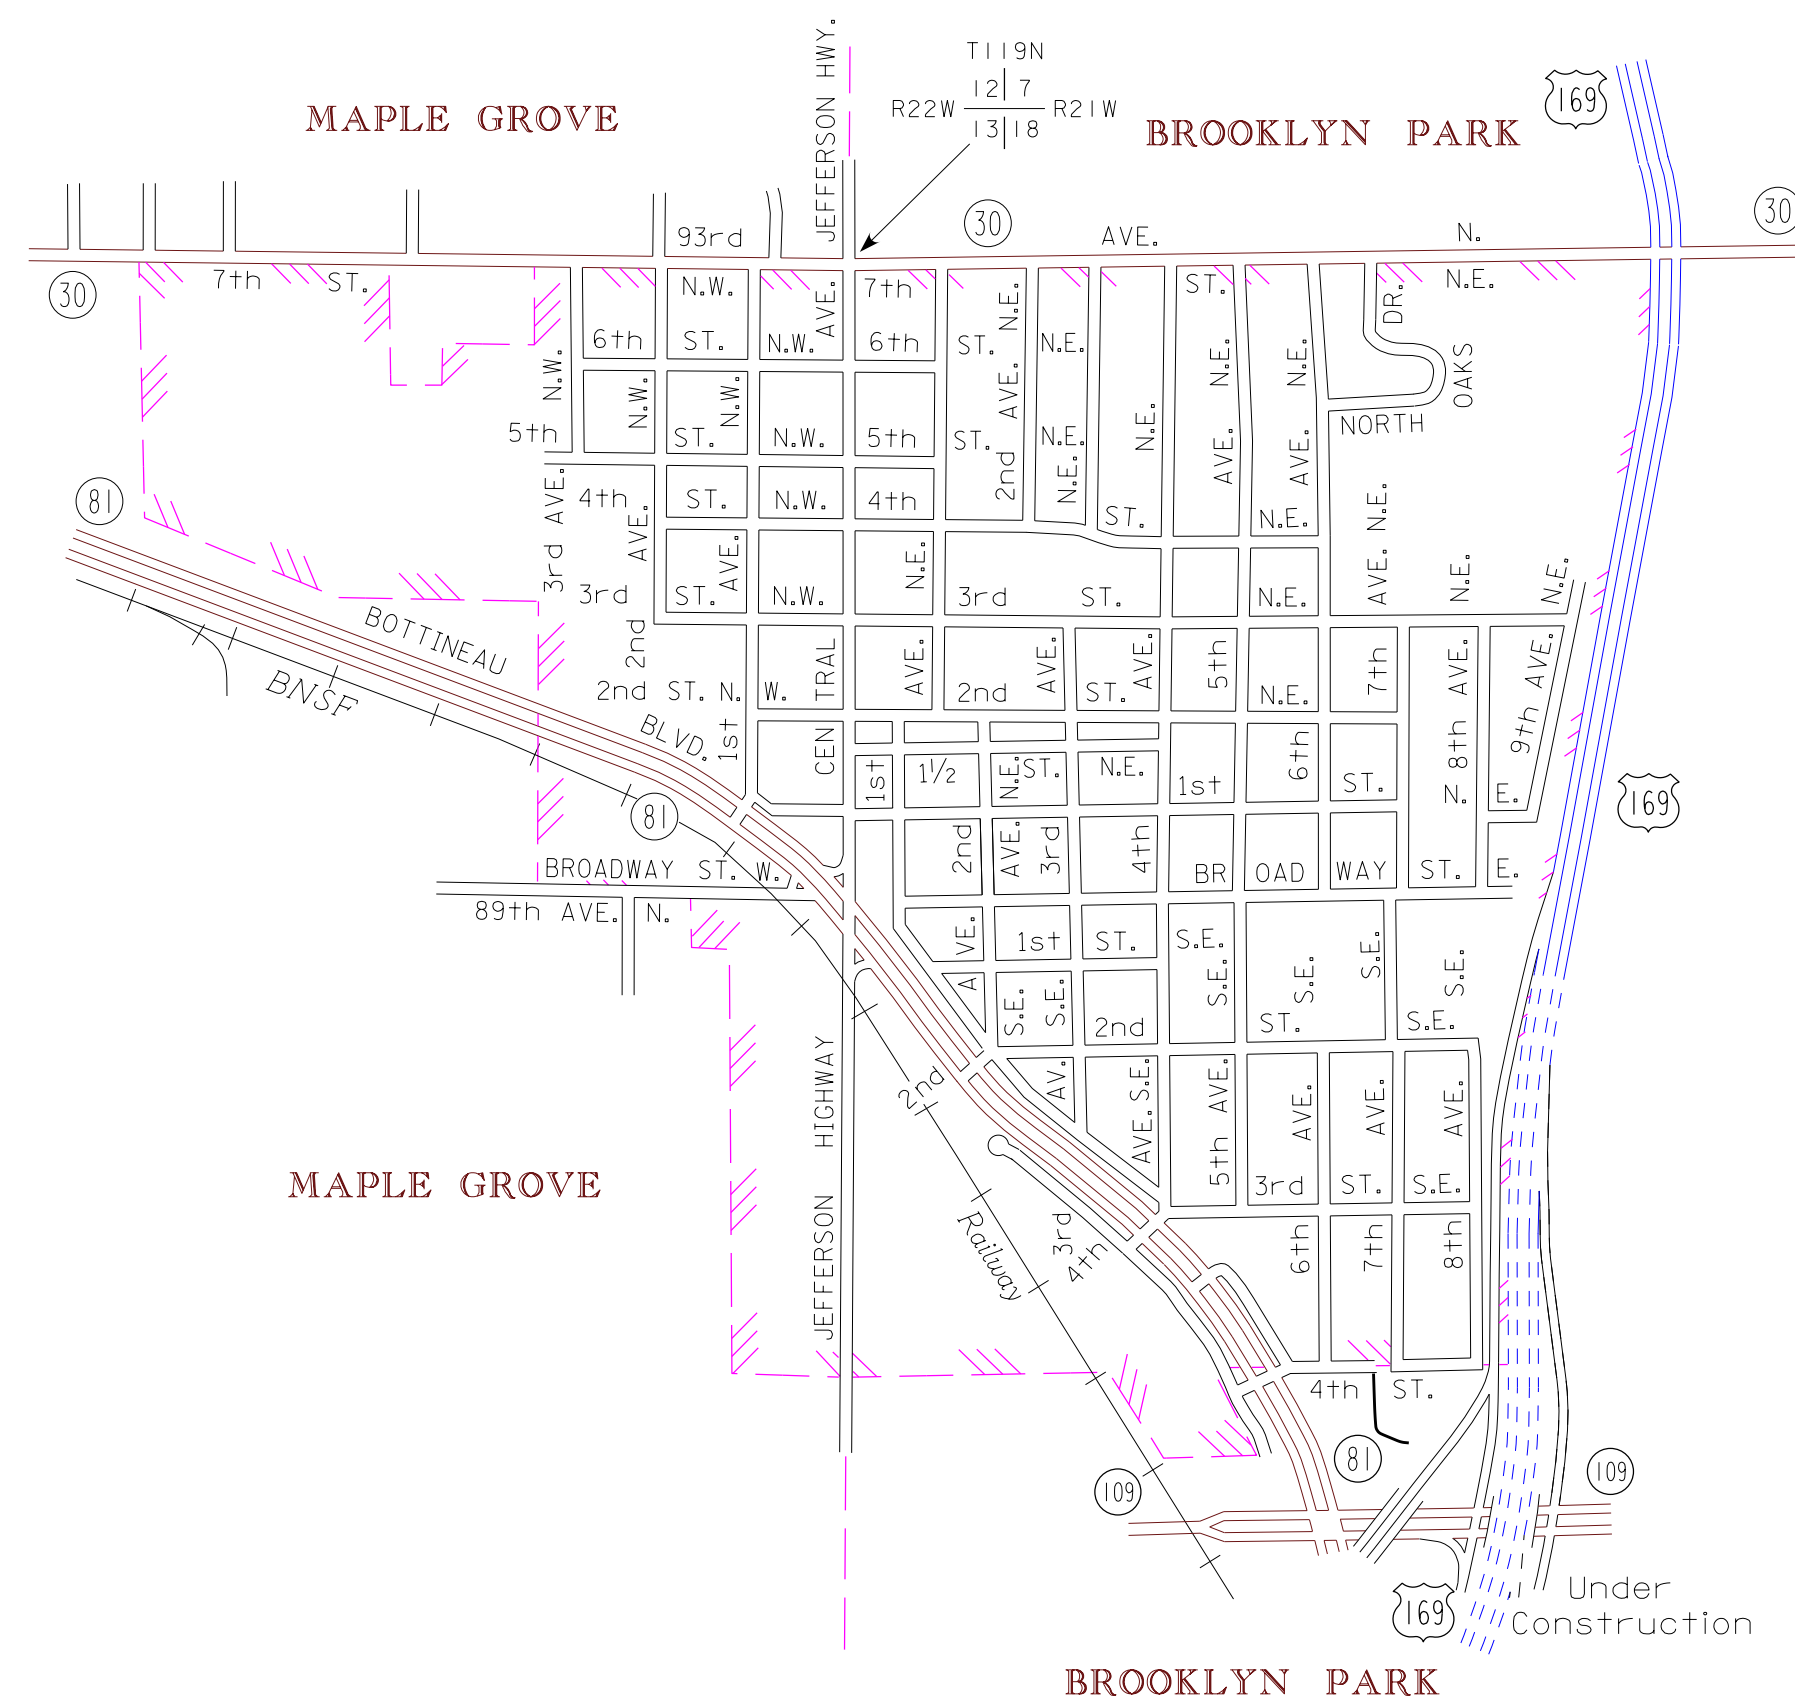

OSSEO
HENNEPIN COUNTY
POP. 2,430