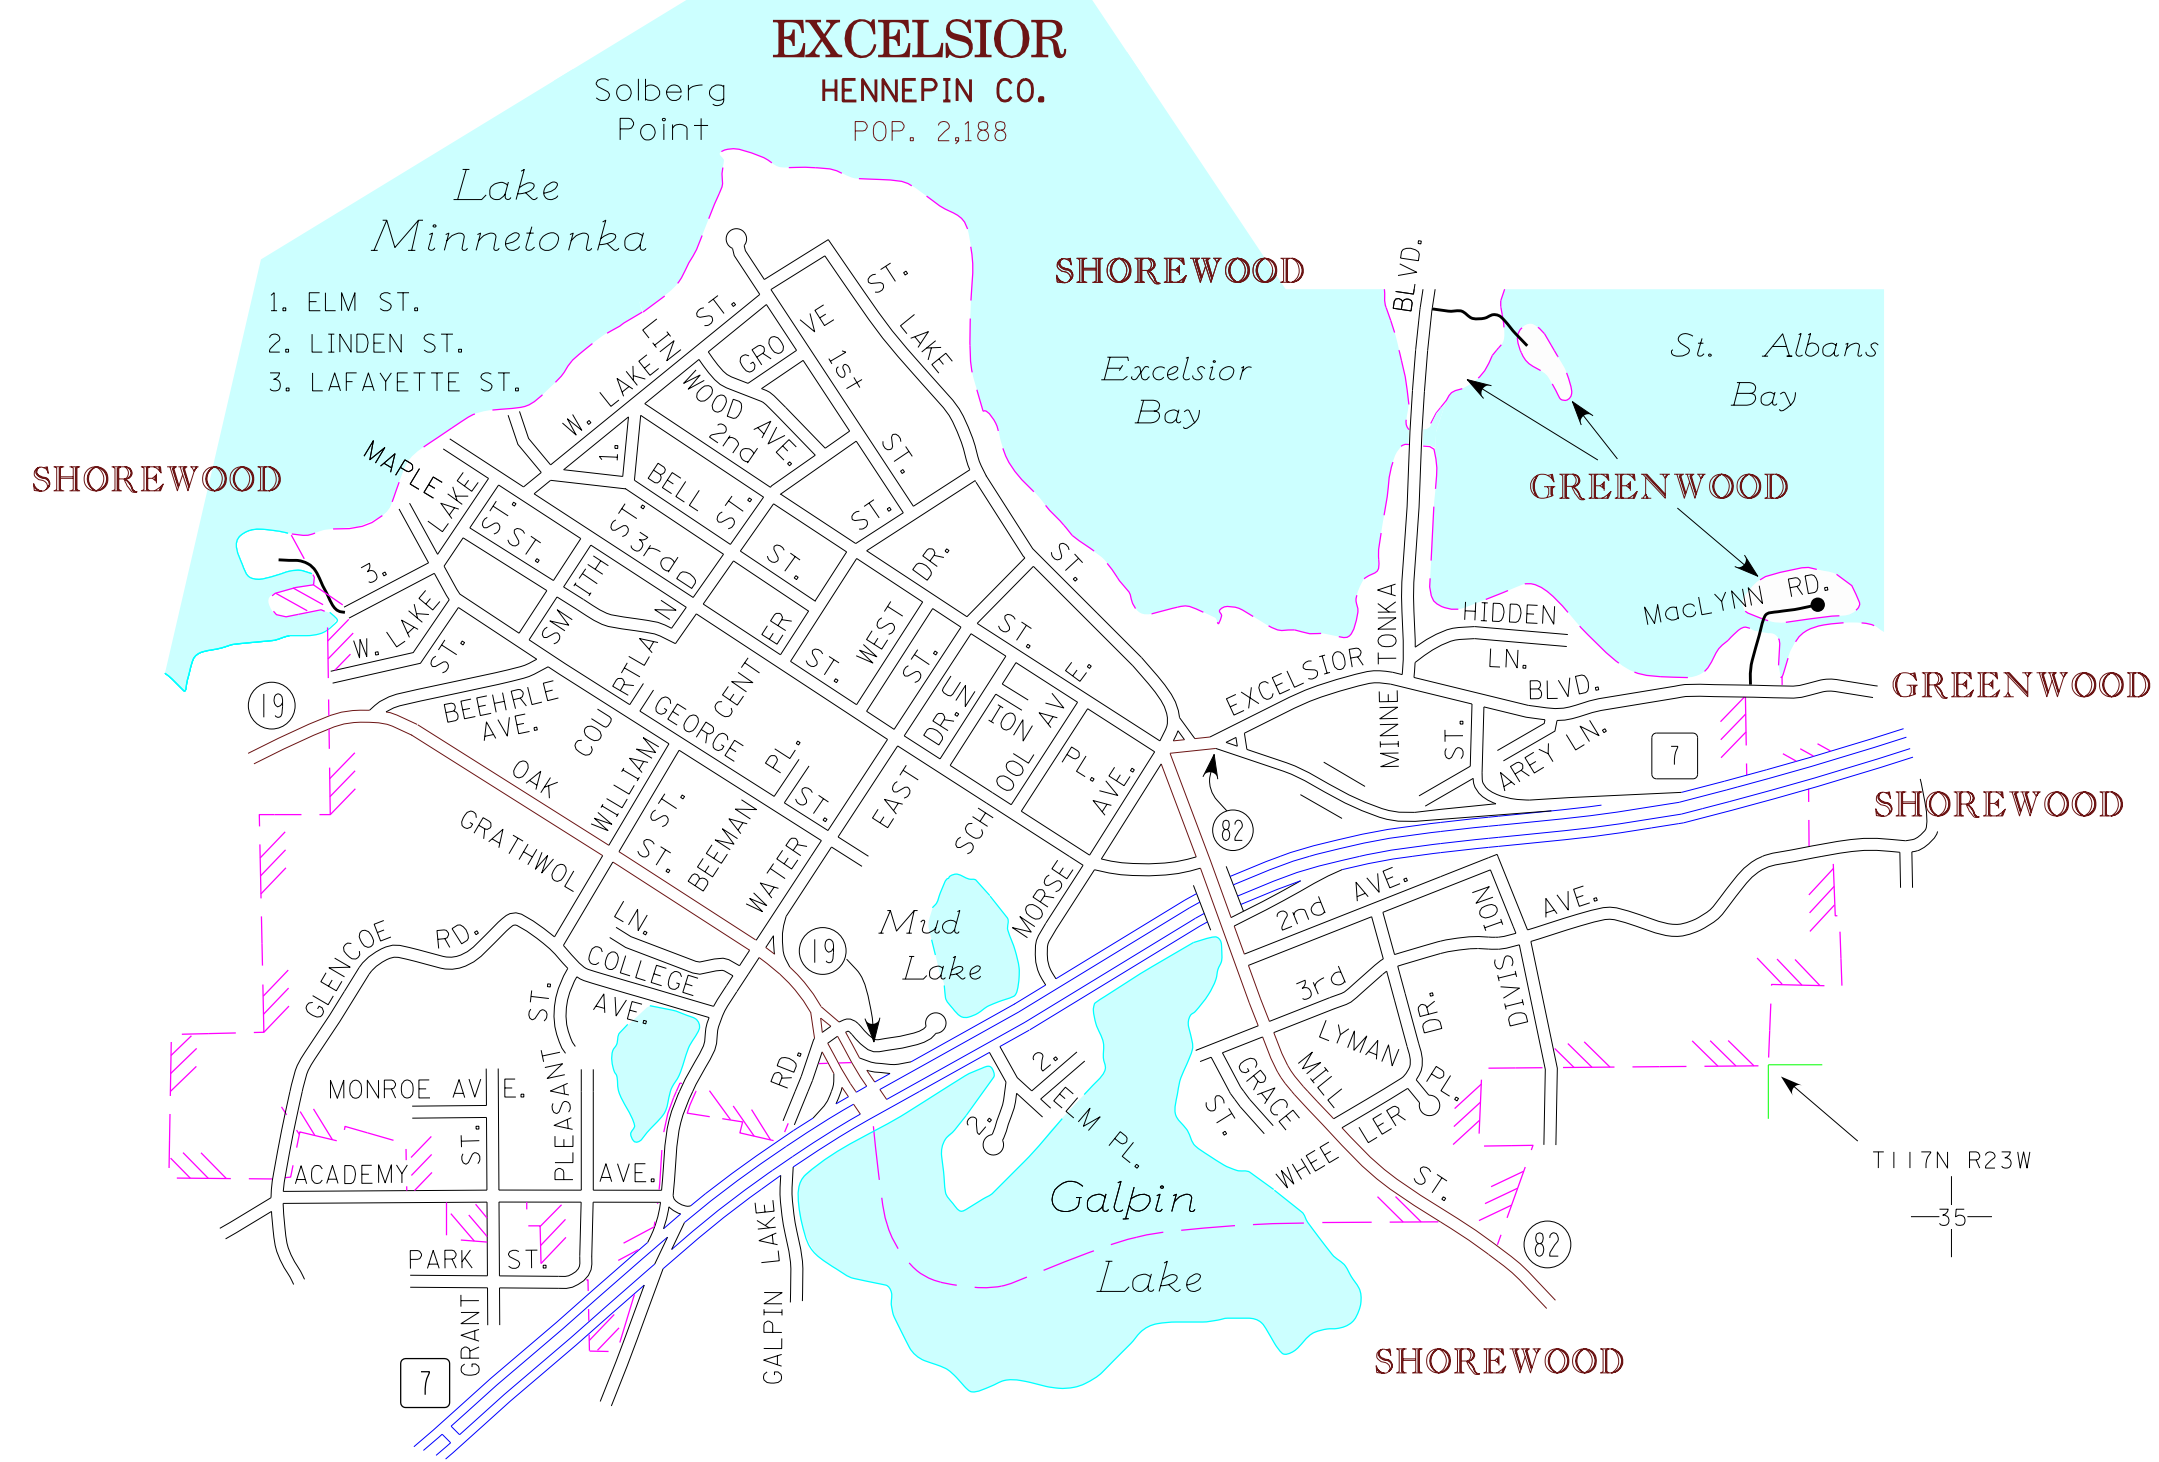

MUNICIPALITIES OF
HENNEPIN CO.

PREPARED BY THE
MINNESOTA DEPARTMENT OF TRANSPORTATION
OFFICE OF TRANSPORTATION SYSTEM MANAGEMENT
IN COOPERATION WITH
U.S. DEPARTMENT OF TRANSPORTATION
FEDERAL HIGHWAY ADMINISTRATION

2015
BASIC DATA - 2013

LEGEND

- INTERSTATE TRUNK HIGHWAY..... (I-35)
- U.S. TRUNK HIGHWAY..... (10)
- STATE TRUNK HIGHWAY..... (55)
- COUNTY STATE AID HIGHWAY..... (23)
- COUNTY ROAD..... (14)
- PUBLIC ROAD.....
- PRIVATE ROAD.....
- CORPORATE LIMITS.....

SAINT BONIFACIUS
HENNEPIN COUNTY
POP. 2,283