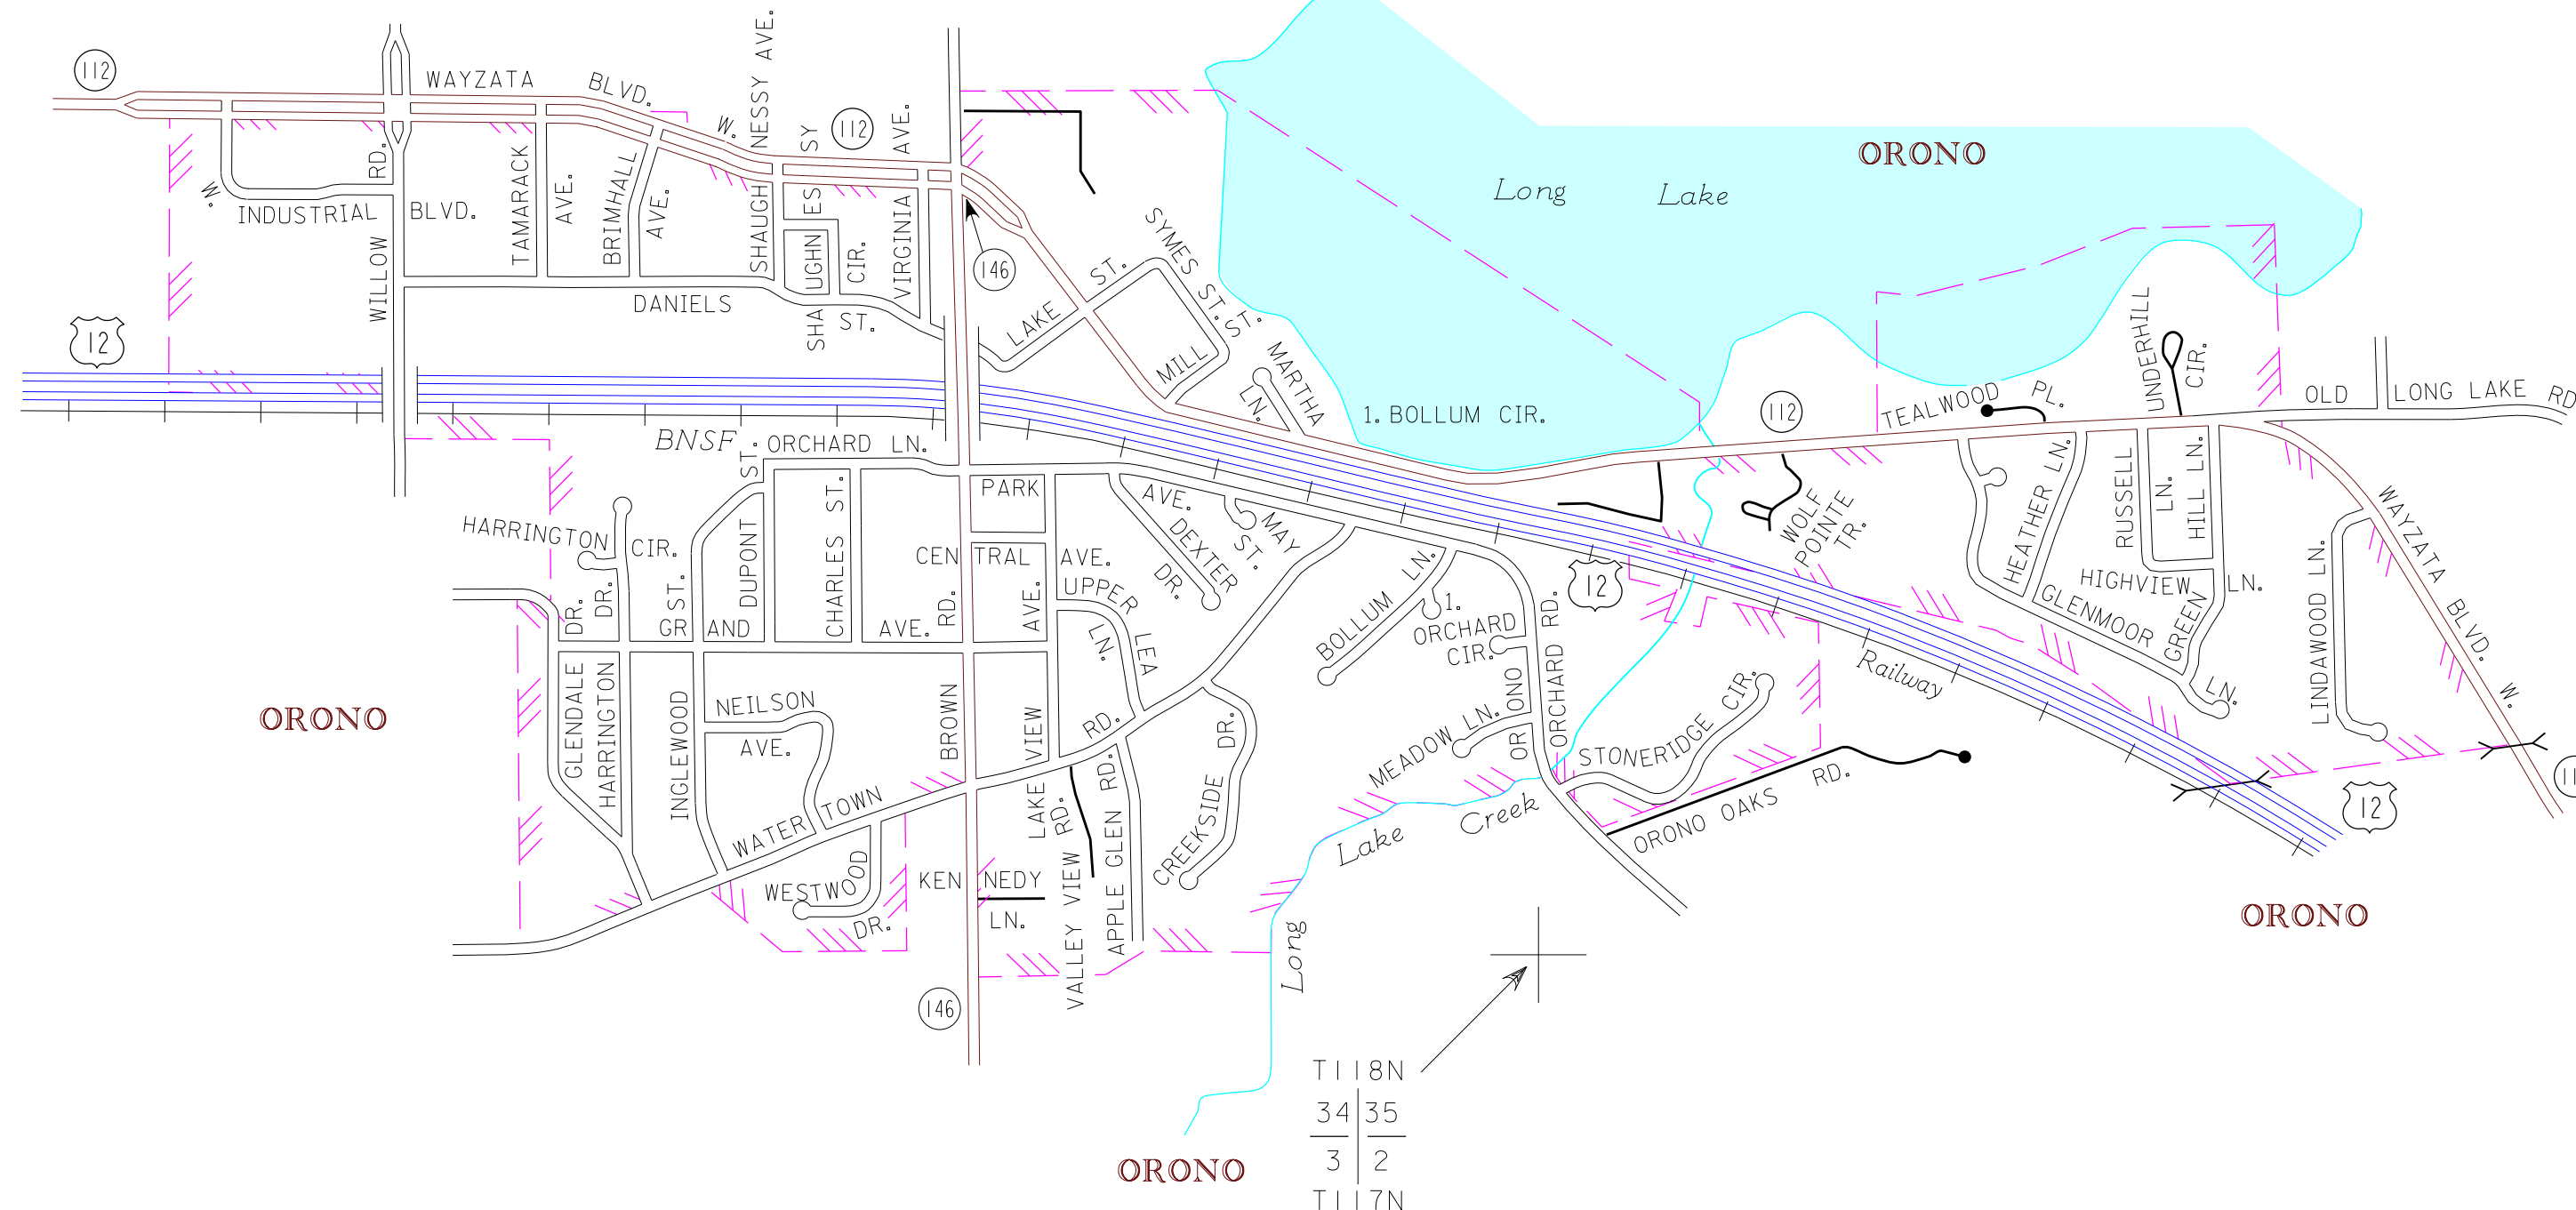

LONG LAKE
HENNEPIN COUNTY
POP. 1,768

1. MUNICIPALITIES SHOWN ON THIS SHEET
2. EXCELSIOR
   - LONG LAKE
   - OSSEO
   - ST. BONIFACIUS
3. ROCKFORD:
   See Wright Co. Sheet 1 of 6
4. HANOVER:
   See Wright Co. Sheet 3 of 6

NOTE: 2010 U.S. CENSUS FIGURES SHOWN FOR ALL MUNICIPALITIES UNLESS OTHERWISE STATED.