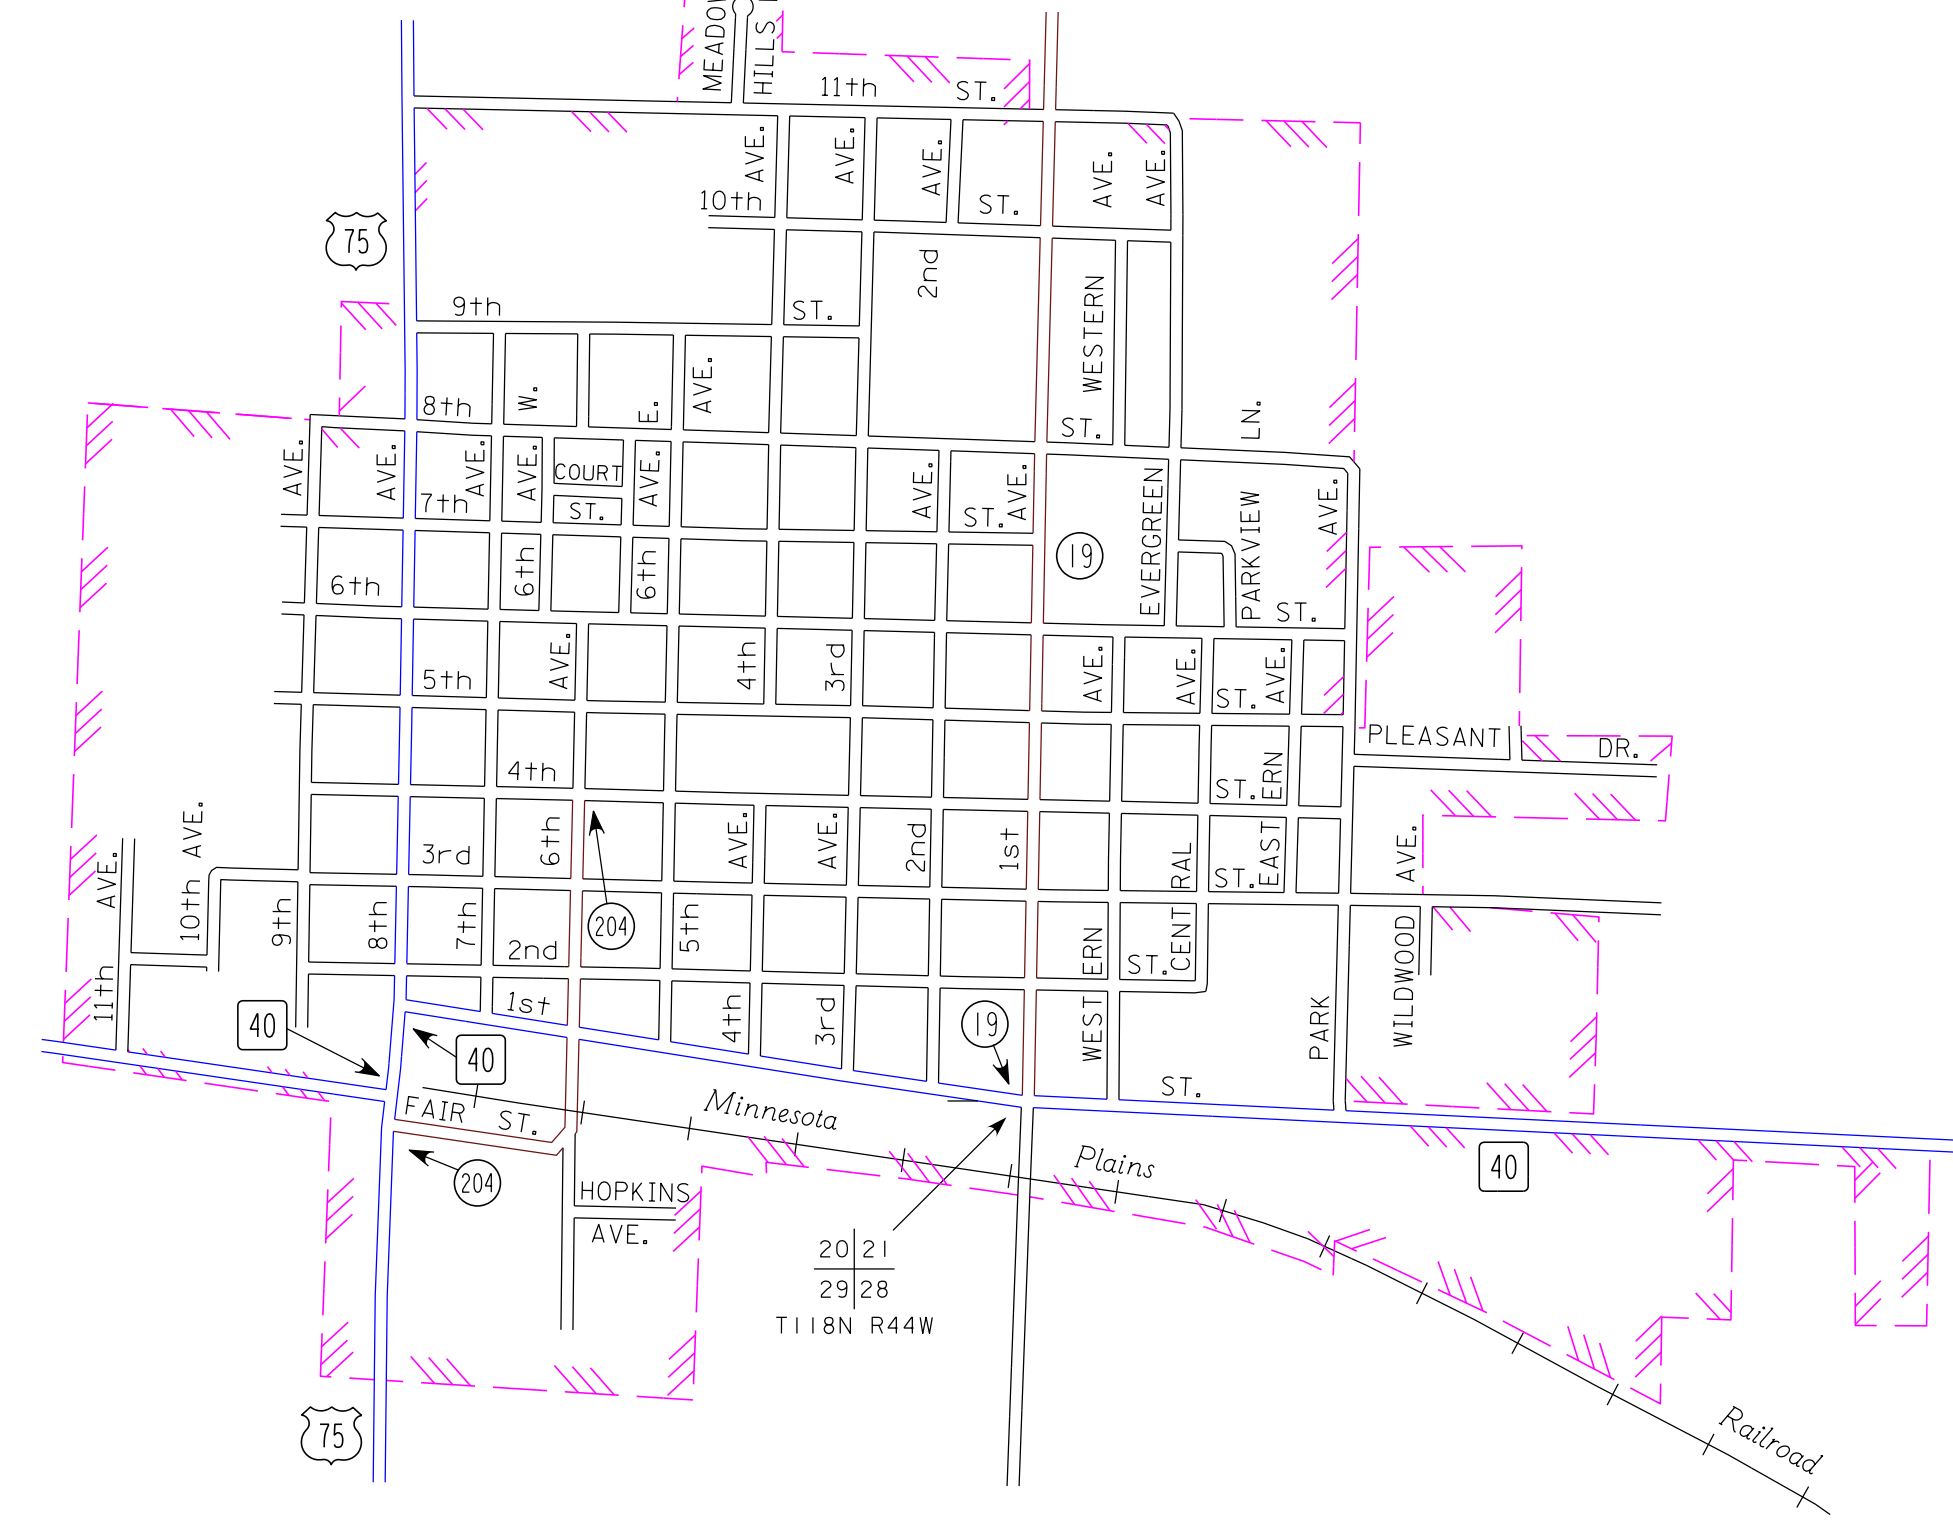

MUNICIPALITIES OF LAC QUI PARLE CO.

PREPARED BY THE
MINNESOTA DEPARTMENT OF TRANSPORTATION
OFFICE OF TRANSPORTATION SYSTEM MANAGEMENT
IN COOPERATION WITH
U.S. DEPARTMENT OF TRANSPORTATION
FEDERAL HIGHWAY ADMINISTRATION

2015
BASIC DATA - 2013

LEGEND

- INTERSTATE TRUNK HIGHWAY..... (I-95)
- U.S. TRUNK HIGHWAY..... (10)
- STATE TRUNK HIGHWAY..... (95)
- COUNTY STATE AID HIGHWAY..... (23)
- COUNTY ROAD..... (19)
- PUBLIC ROAD.....
- PRIVATE ROAD.....
- CORPORATE LIMITS.....

MADISON LAC QUI PARLE COUNTY POP. 1,551