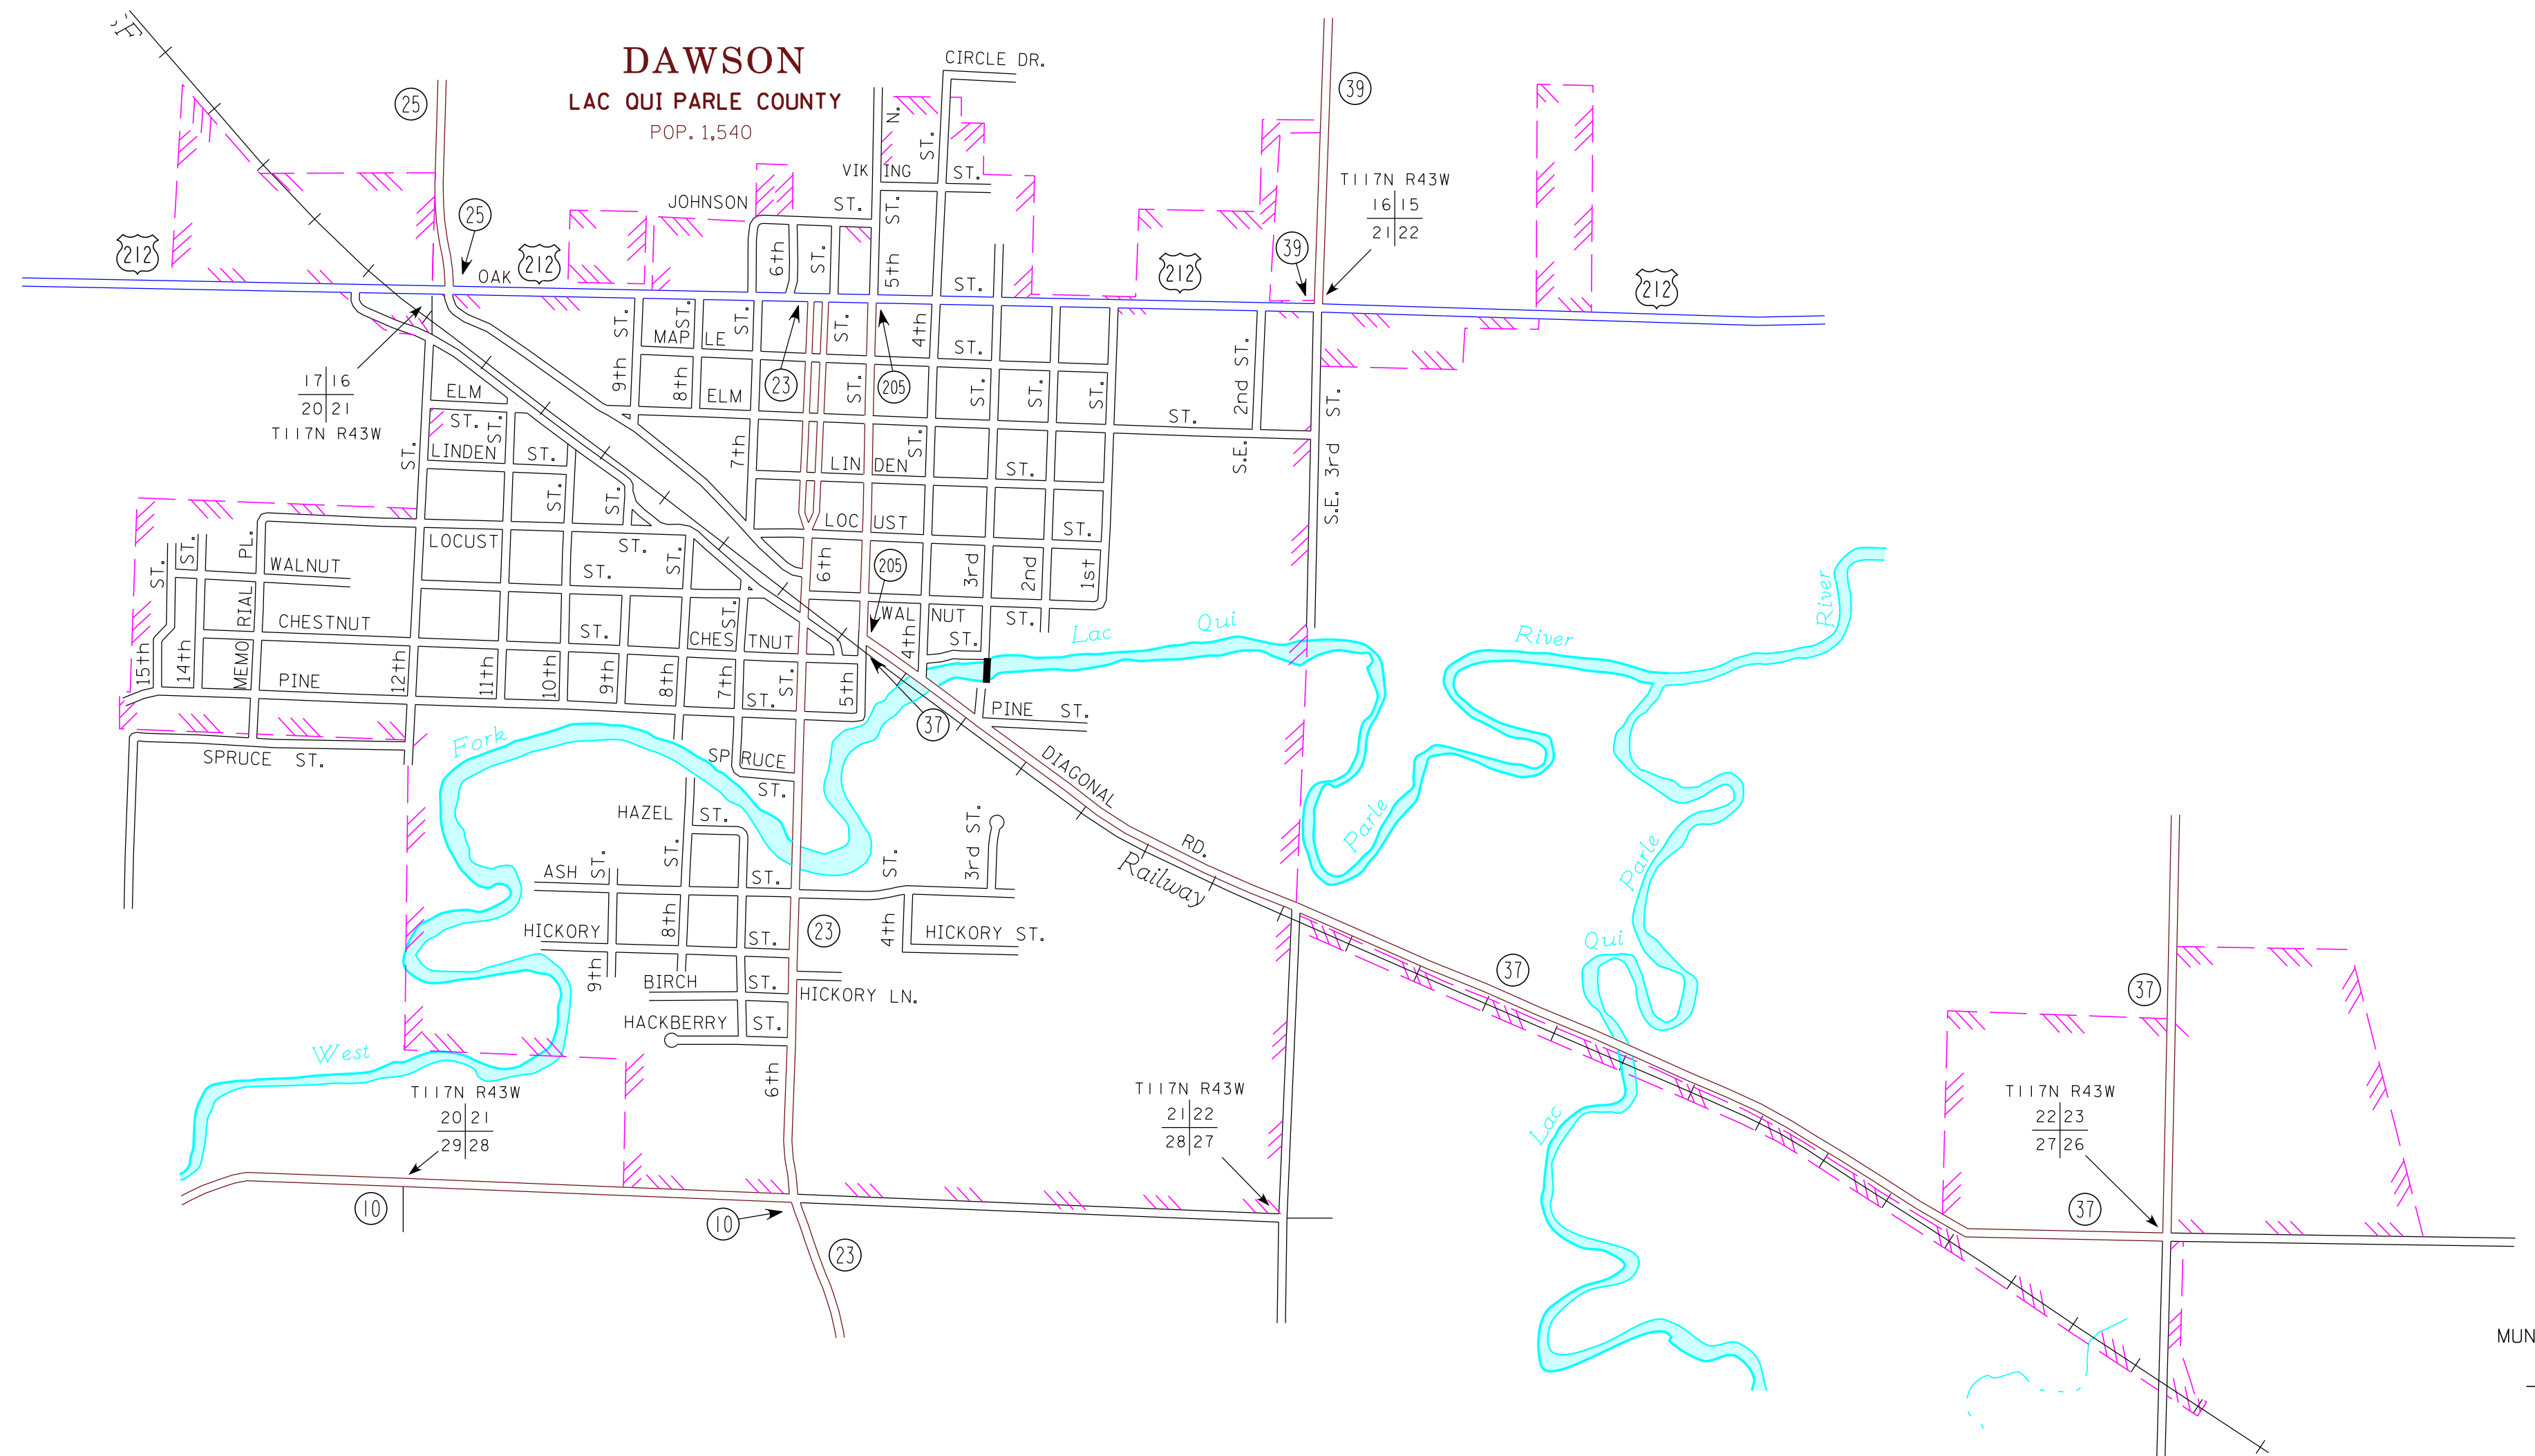

DAWSON LAC QUI PARLE COUNTY POP. 1,540