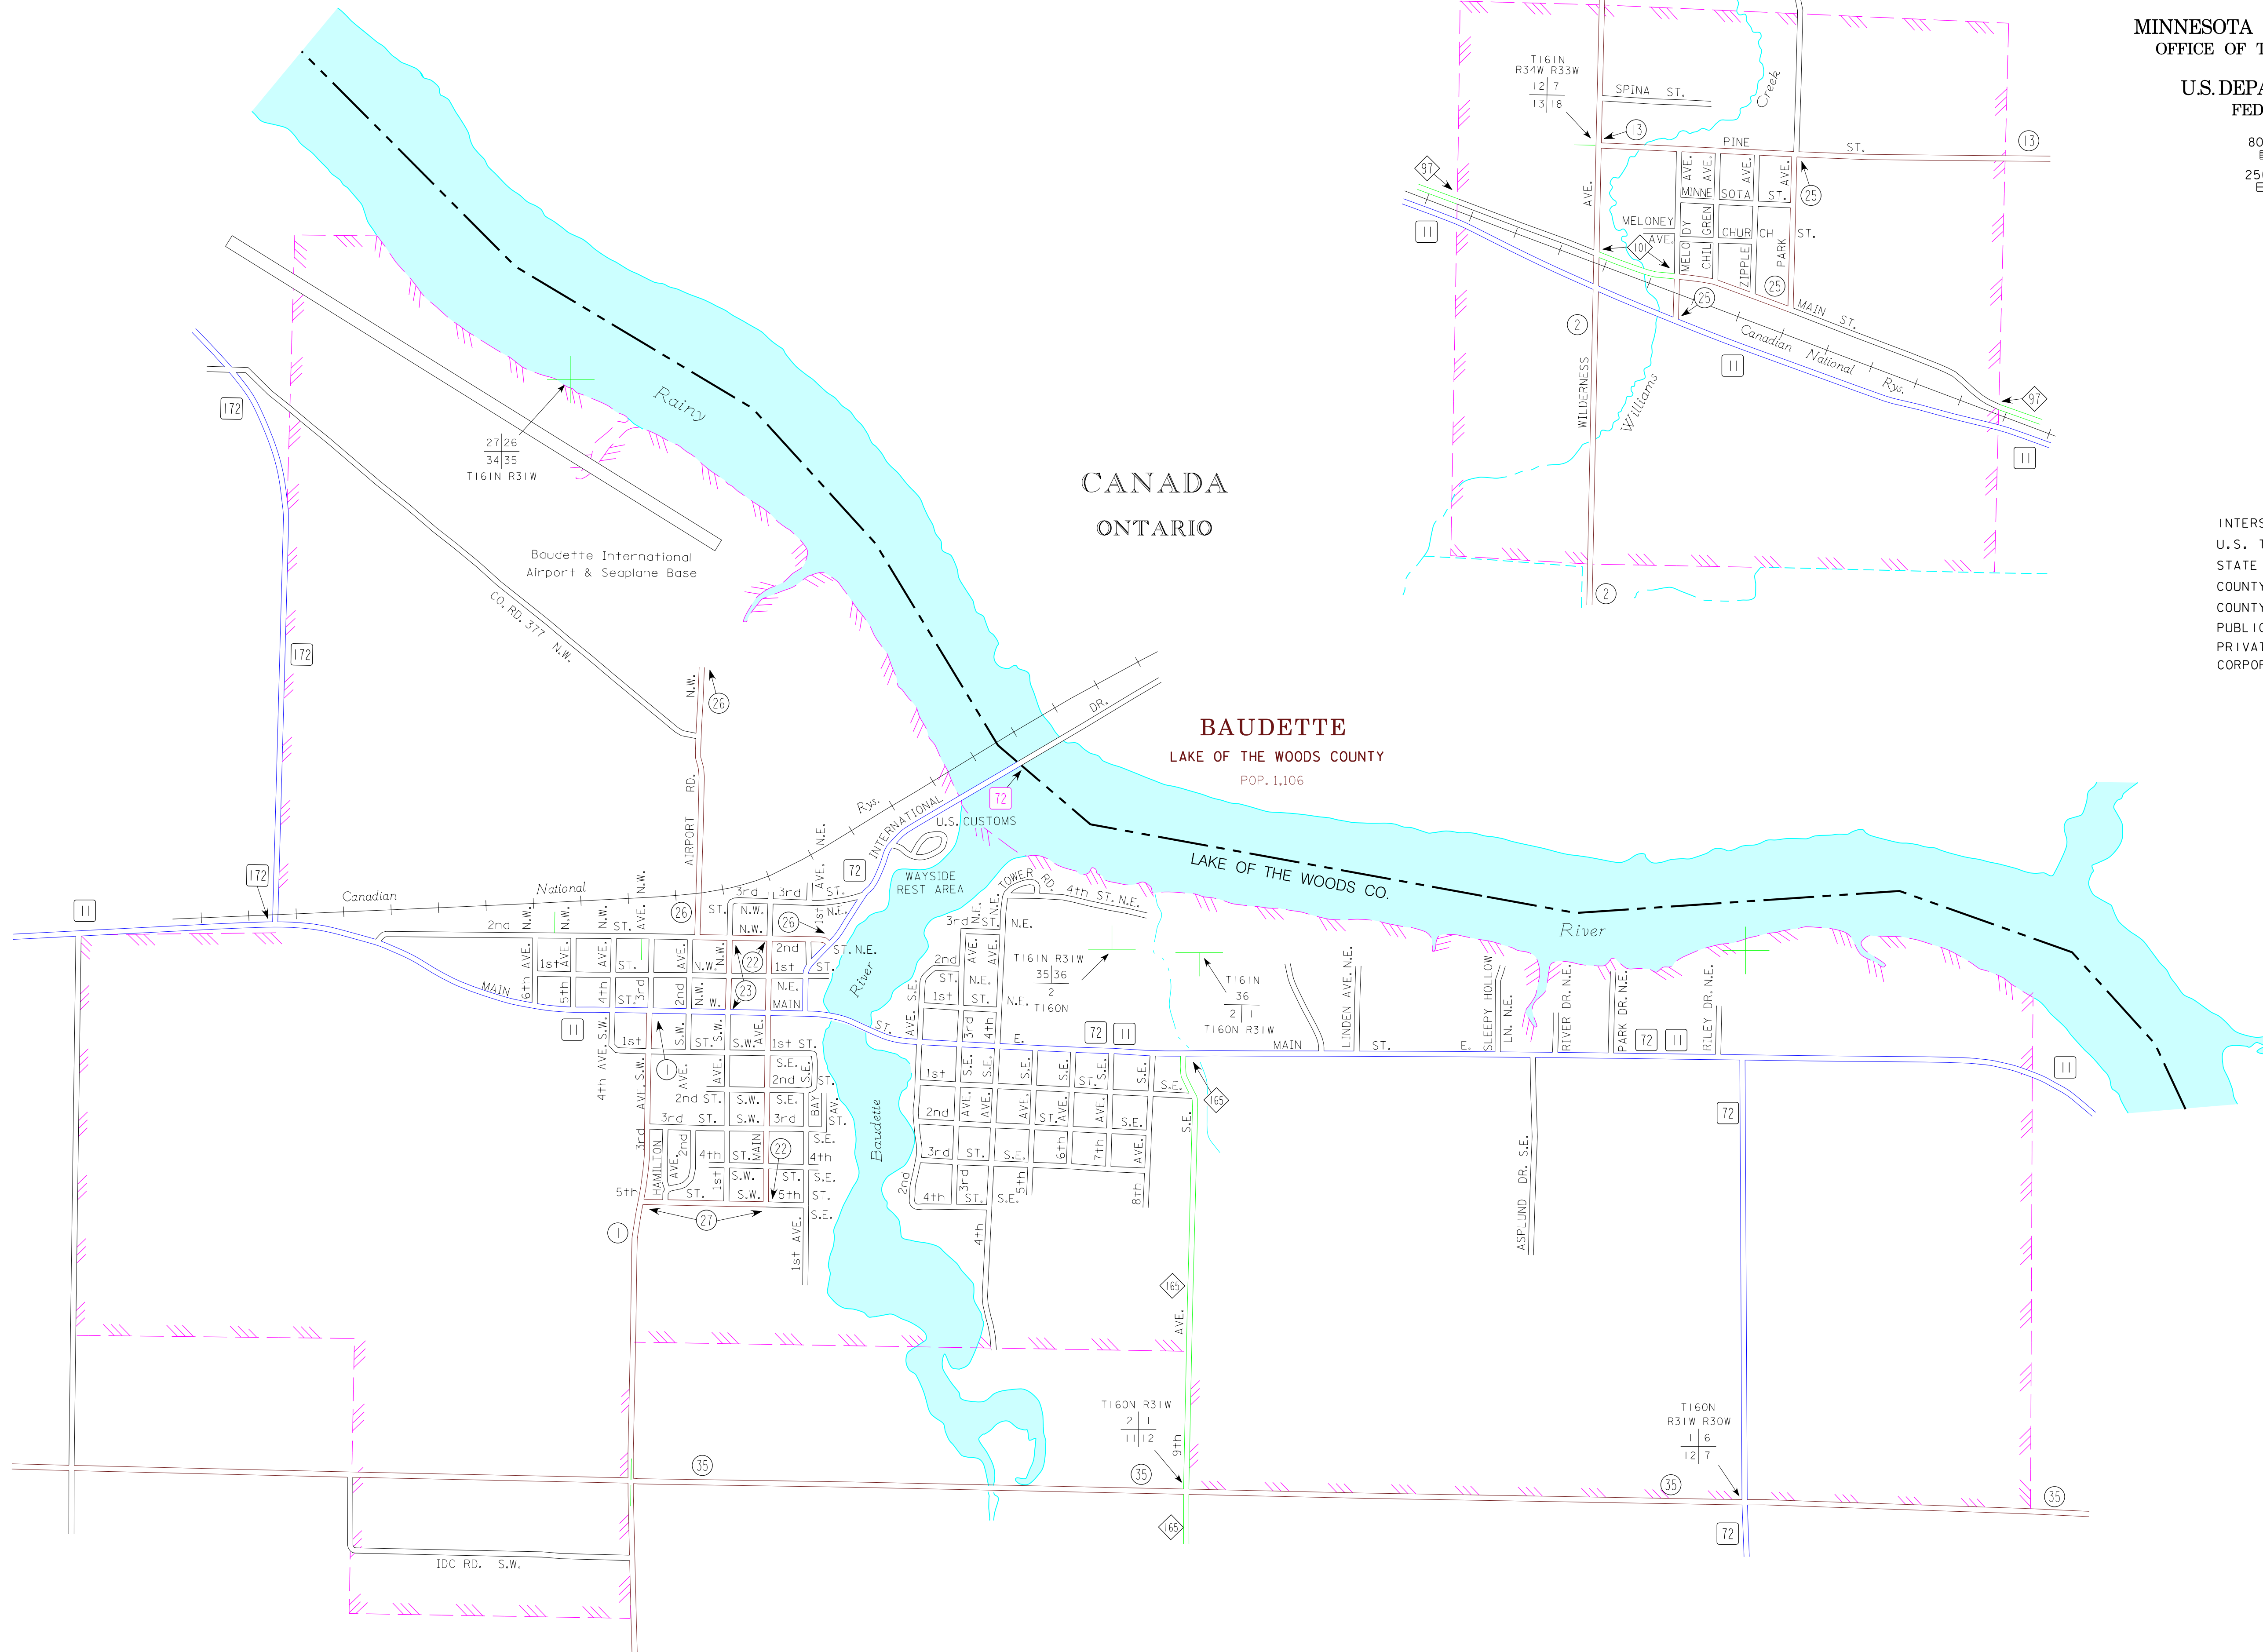

MUNICIPALITIES OF
LAKE OF THE WOODS CO.

PREPARED BY THE
MINNESOTA DEPARTMENT OF TRANSPORTATION
OFFICE OF TRANSPORTATION SYSTEM MANAGEMENT
IN COOPERATION WITH
U.S. DEPARTMENT OF TRANSPORTATION
FEDERAL HIGHWAY ADMINISTRATION

2015
BASIC DATA - 2013

LEGEND

- INTERSTATE TRUNK HIGHWAY..... (I-95)
- U.S. TRUNK HIGHWAY..... (105)
- STATE TRUNK HIGHWAY..... (55)
- COUNTY STATE AID HIGHWAY..... (23)
- COUNTY ROAD..... (11)
- PUBLIC ROAD..... (165)
- PRIVATE ROAD..... (166)
- CORPORATE LIMITS..... (---)

WILLIAMS
LAKE OF THE WOODS
POP. 191

CANADA
ONTARIO

BAUDETTE
LAKE OF THE WOODS COUNTY
POP. 1,106

MUNICIPALITIES SHOWN
ON THIS SHEET

BAUDETTE
WILLIAMS

ROOSEVELT:
See Roseau Co.
Sheet 1 of 3

NOTE: 2010 U.S. CENSUS FIGURES SHOWN FOR ALL MUNICIPALITIES UNLESS OTHERWISE STATED.