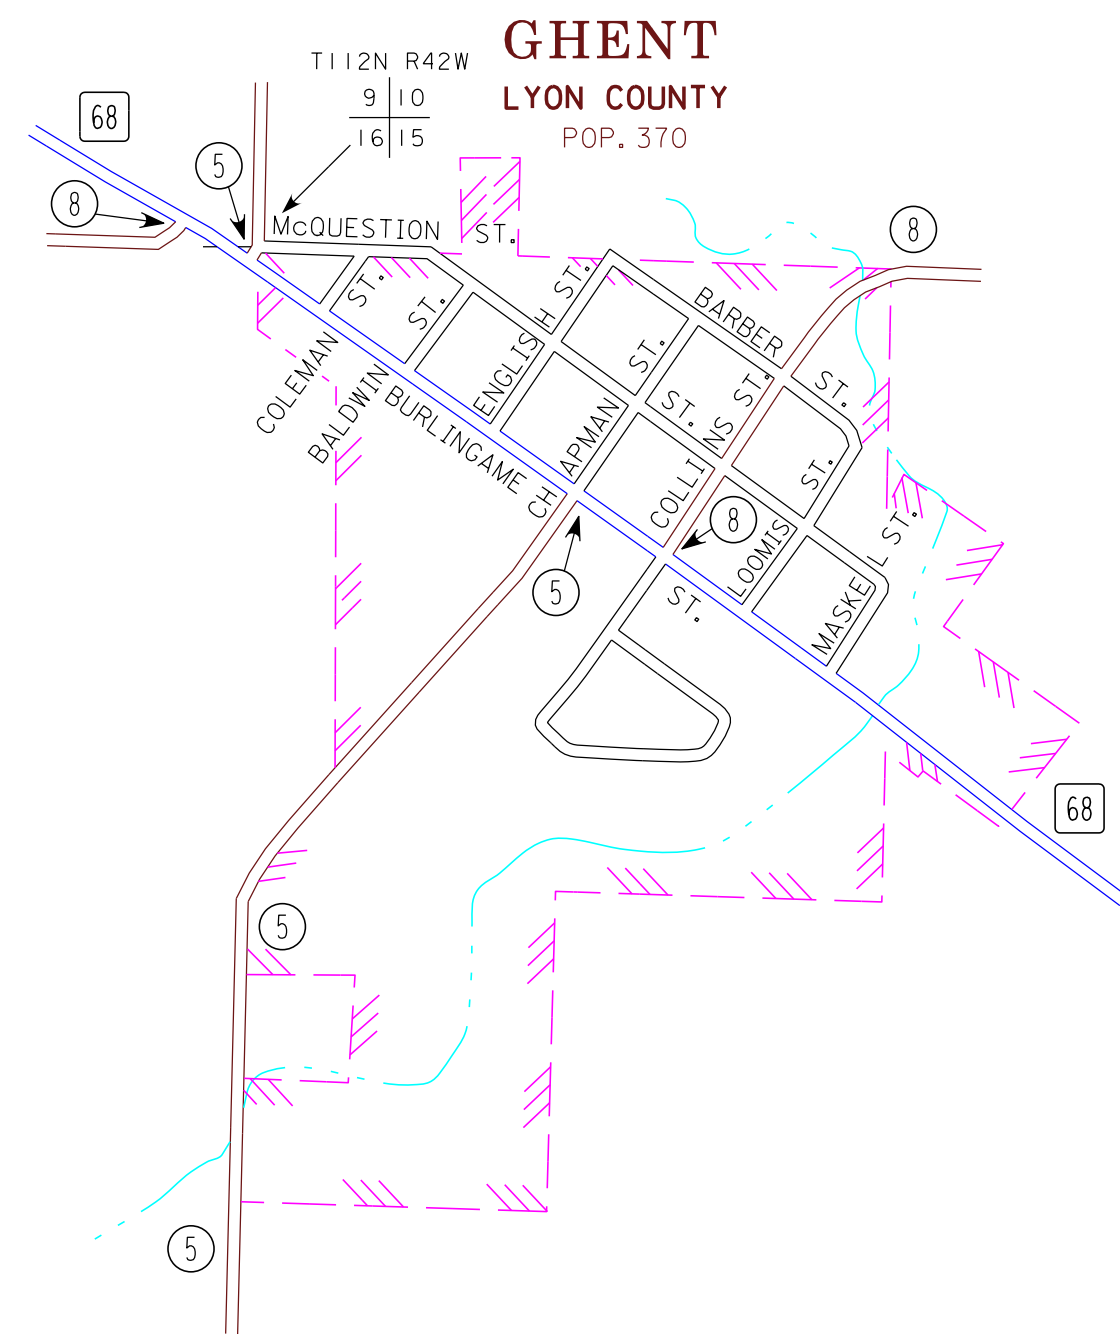

MUNICIPALITIES OF LYON CO.

PREPARED BY THE
MINNESOTA DEPARTMENT OF TRANSPORTATION
OFFICE OF TRANSPORTATION SYSTEM MANAGEMENT
IN COOPERATION WITH
U.S. DEPARTMENT OF TRANSPORTATION
FEDERAL HIGHWAY ADMINISTRATION

2015
BASIC DATA - 2009

LEGEND

- INTERSTATE TRUNK HIGHWAY..... (I-95)
- U.S. TRUNK HIGHWAY..... (10)
- STATE TRUNK HIGHWAY..... (55)
- COUNTY STATE AID HIGHWAY..... (23)
- COUNTY ROAD..... (63)
- PUBLIC ROAD.....
- PRIVATE ROAD.....
- CORPORATE LIMITS.....

MUNICIPALITIES SHOWN
ON THIS SHEET

- BALATON
- COTTONWOOD
- FLORENCE
- Ghent

NOTE: 2010 U.S. CENSUS FIGURES SHOWN FOR ALL MUNICIPALITIES UNLESS OTHERWISE STATED.