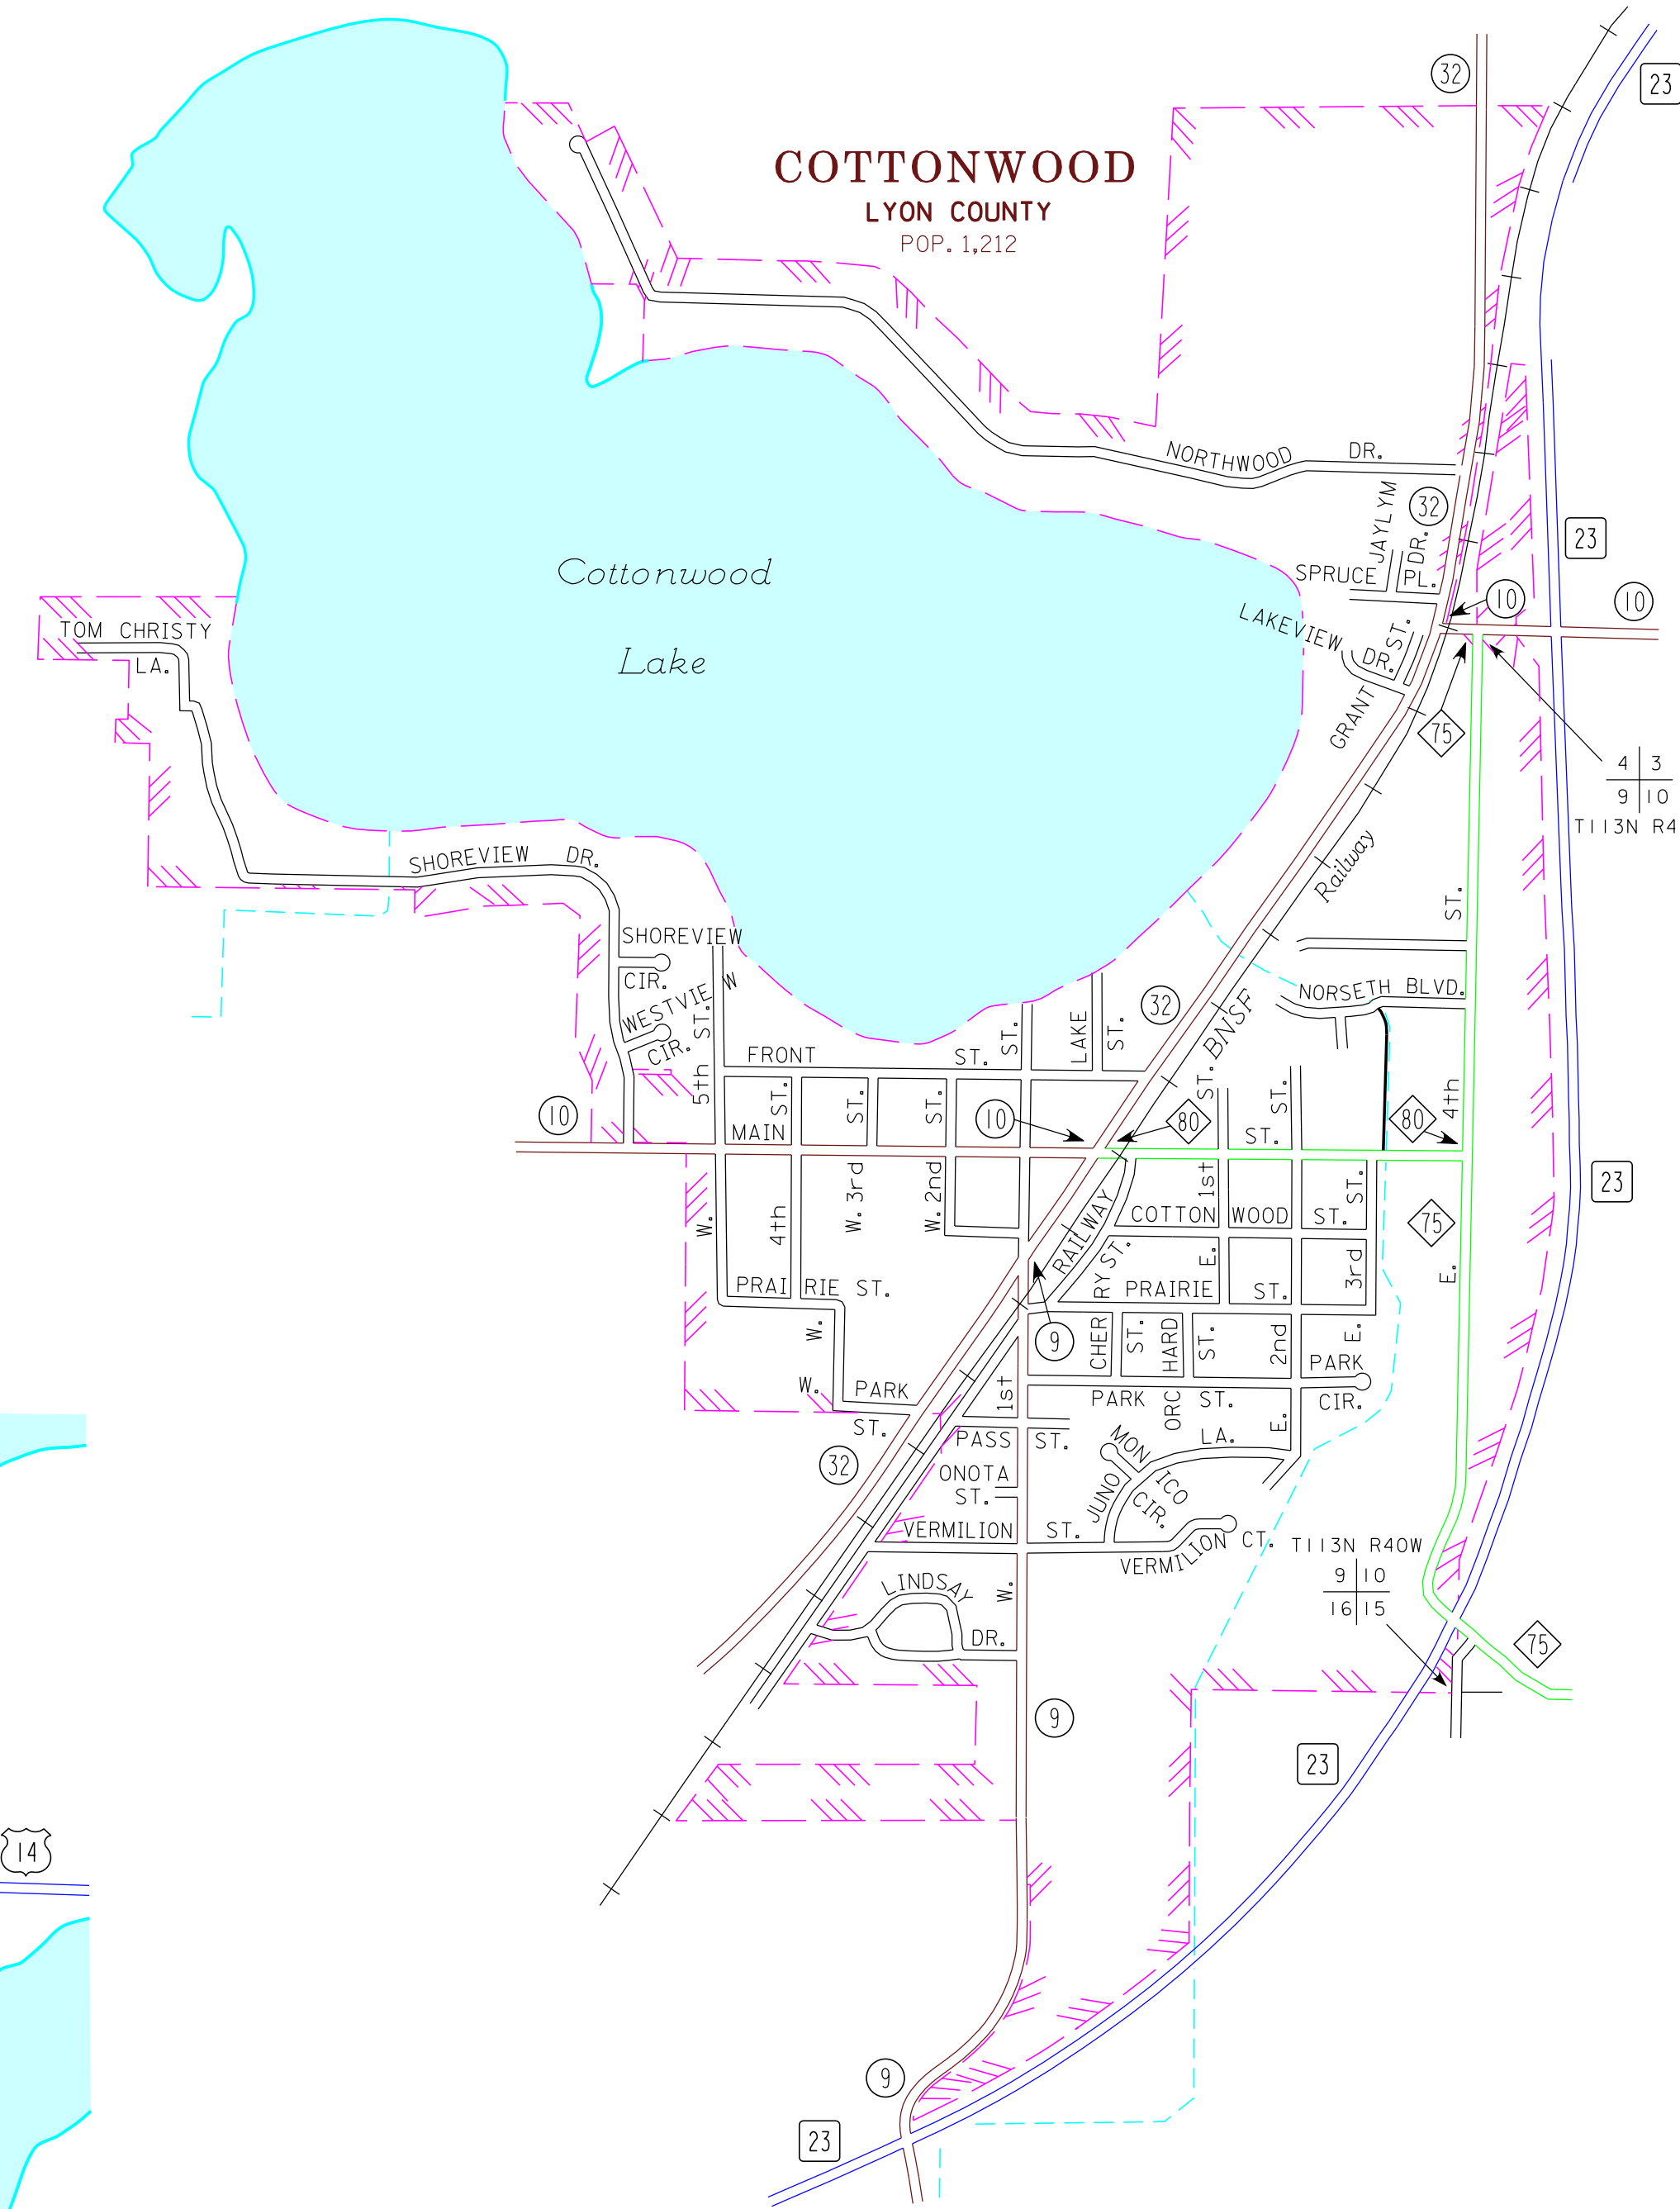

MUNICIPALITIES OF LYON CO.

PREPARED BY THE
MINNESOTA DEPARTMENT OF TRANSPORTATION
OFFICE OF TRANSPORTATION SYSTEM MANAGEMENT
IN COOPERATION WITH
U.S. DEPARTMENT OF TRANSPORTATION
FEDERAL HIGHWAY ADMINISTRATION

2015
BASIC DATA - 2009

LEGEND

- INTERSTATE TRUNK HIGHWAY..... (I-95)
- U.S. TRUNK HIGHWAY..... (10)
- STATE TRUNK HIGHWAY..... (55)
- COUNTY STATE AID HIGHWAY..... (23)
- COUNTY ROAD..... (63)
- PUBLIC ROAD.....
- PRIVATE ROAD.....
- CORPORATE LIMITS.....

MUNICIPALITIES SHOWN
ON THIS SHEET

- BALATON
- COTTONWOOD
- FLORENCE
- Ghent

NOTE: 2010 U.S. CENSUS FIGURES SHOWN FOR ALL MUNICIPALITIES UNLESS OTHERWISE STATED.