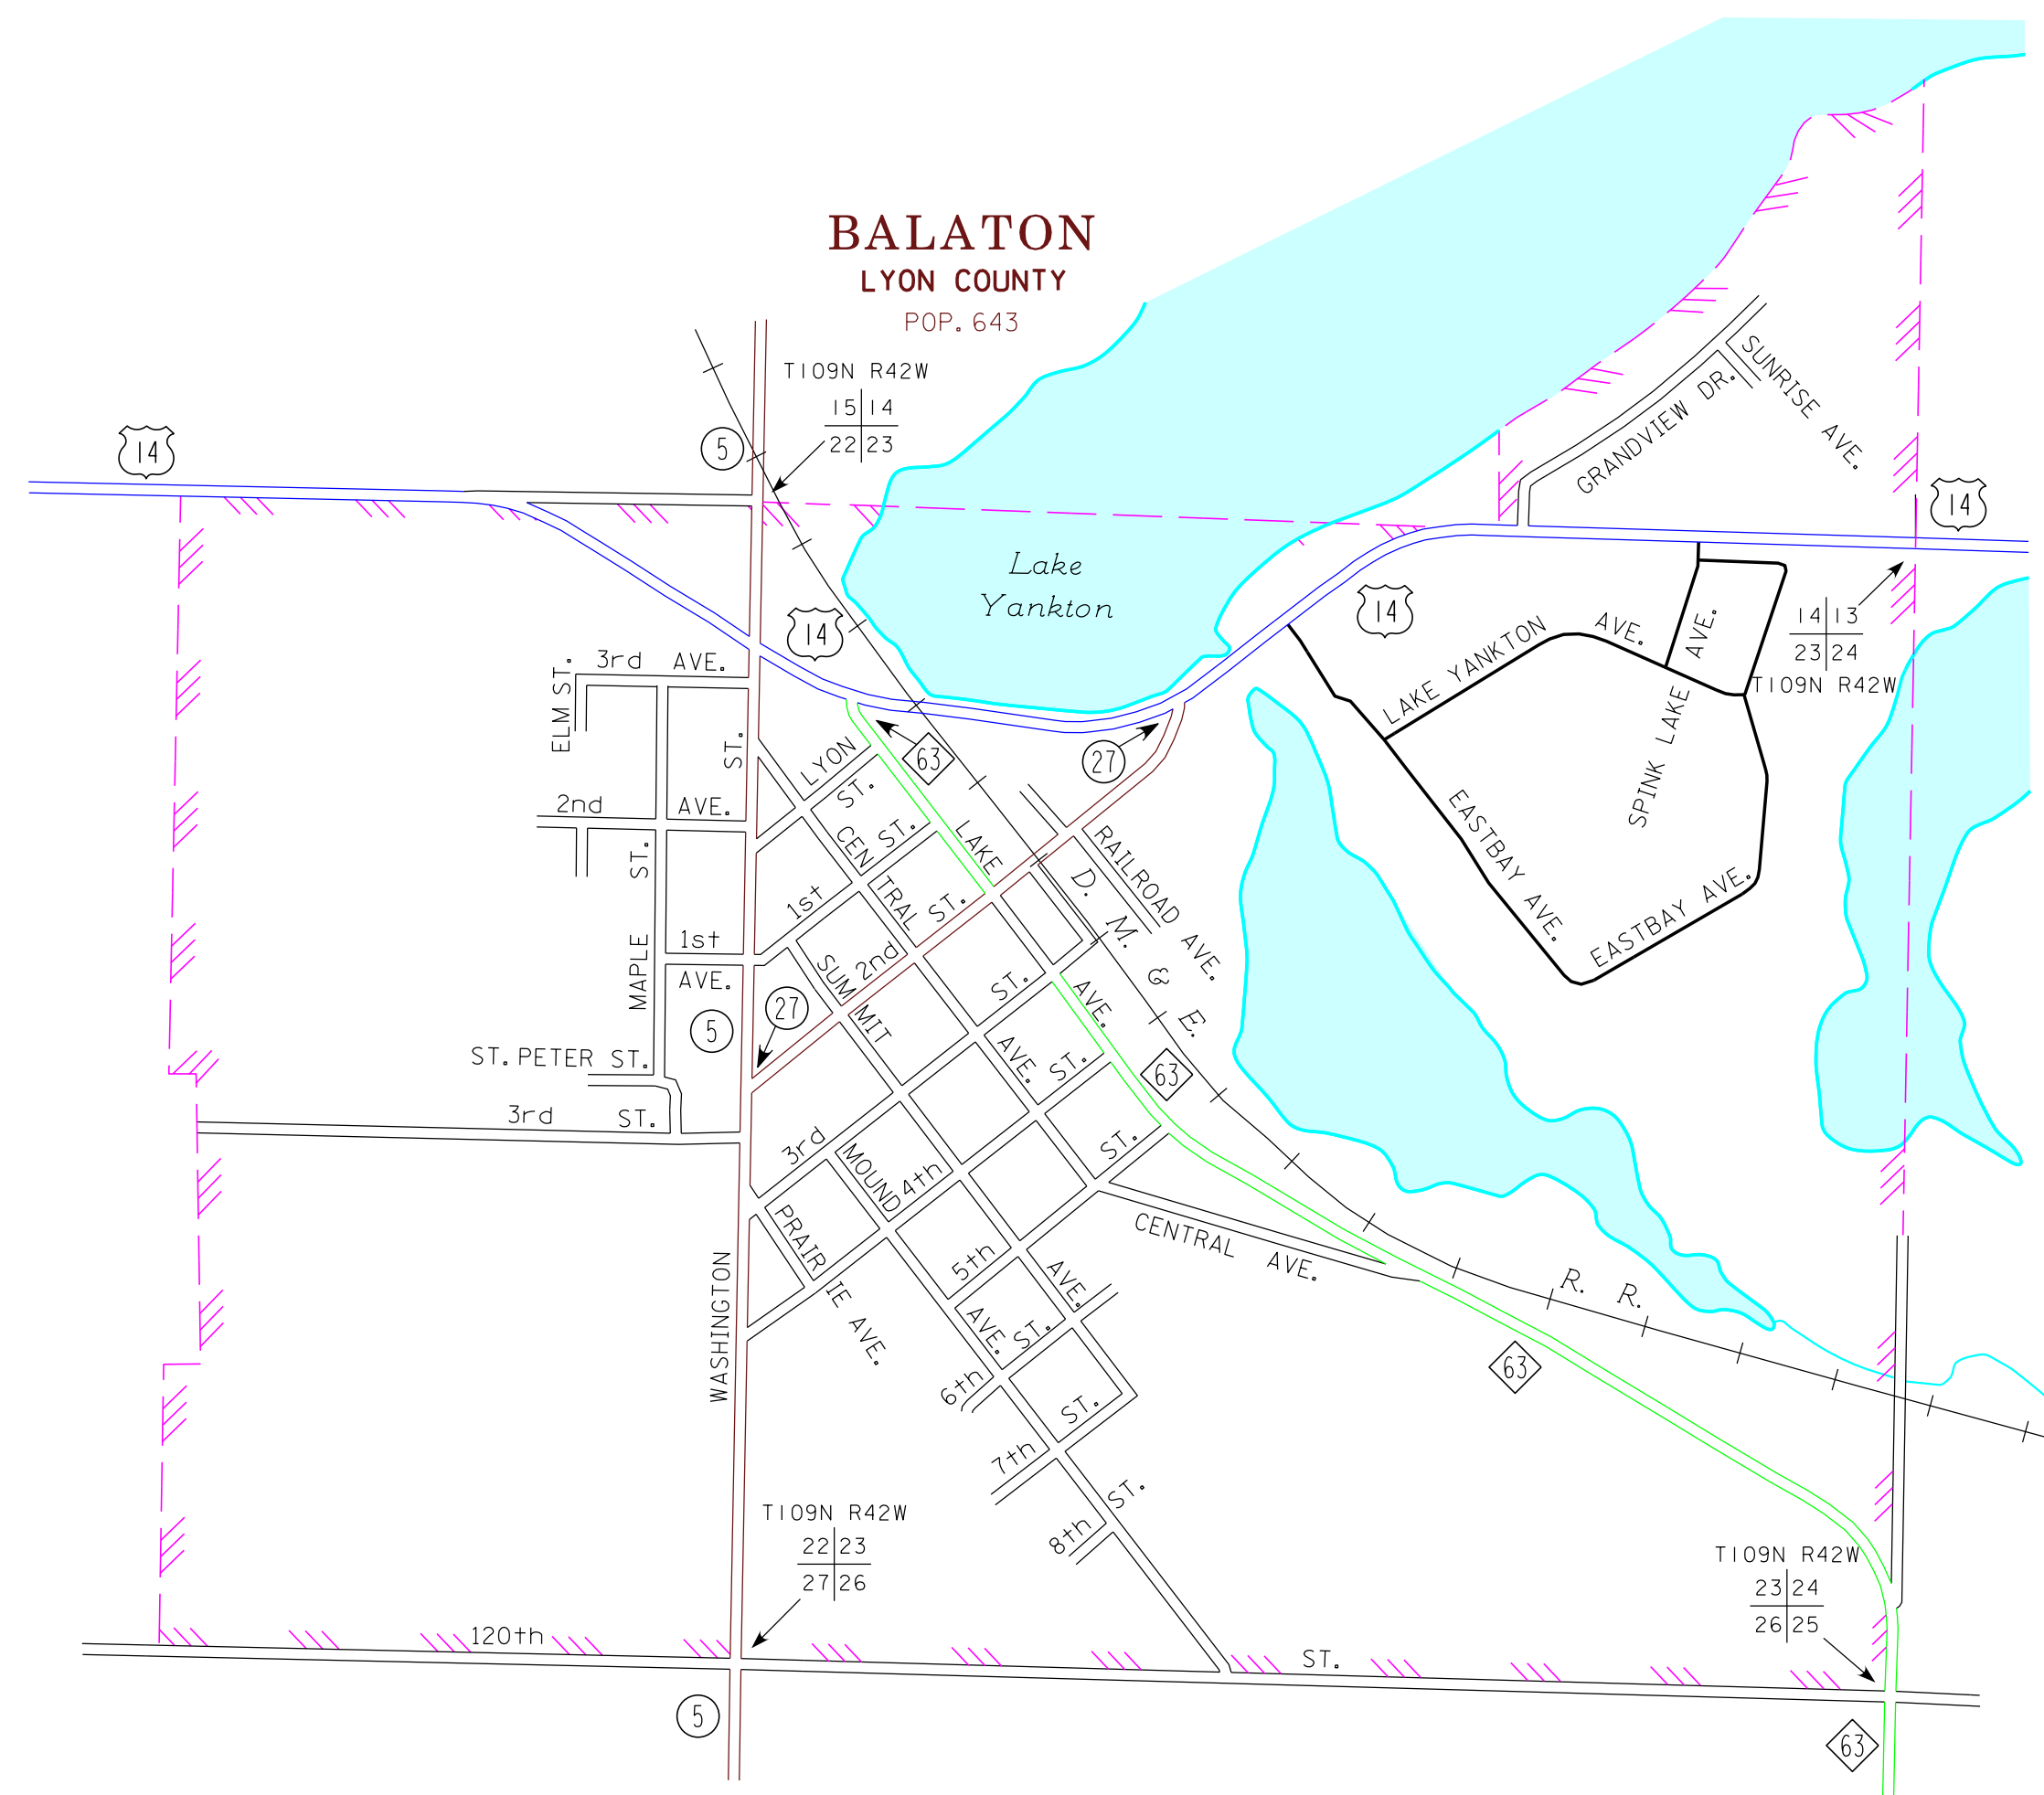

MUNICIPALITIES OF LYON CO.

PREPARED BY THE
MINNESOTA DEPARTMENT OF TRANSPORTATION
OFFICE OF TRANSPORTATION SYSTEM MANAGEMENT
IN COOPERATION WITH
U.S. DEPARTMENT OF TRANSPORTATION
FEDERAL HIGHWAY ADMINISTRATION

2015
BASIC DATA - 2009

LEGEND

- INTERSTATE TRUNK HIGHWAY..... (I-95)
- U.S. TRUNK HIGHWAY..... (10)
- STATE TRUNK HIGHWAY..... (55)
- COUNTY STATE AID HIGHWAY..... (23)
- COUNTY ROAD..... (63)
- PUBLIC ROAD.....
- PRIVATE ROAD.....
- CORPORATE LIMITS.....

MUNICIPALITIES SHOWN
ON THIS SHEET

- BALATON
- COTTONWOOD
- FLORENCE
- Ghent

NOTE: 2010 U.S. CENSUS FIGURES SHOWN FOR ALL MUNICIPALITIES UNLESS OTHERWISE STATED.