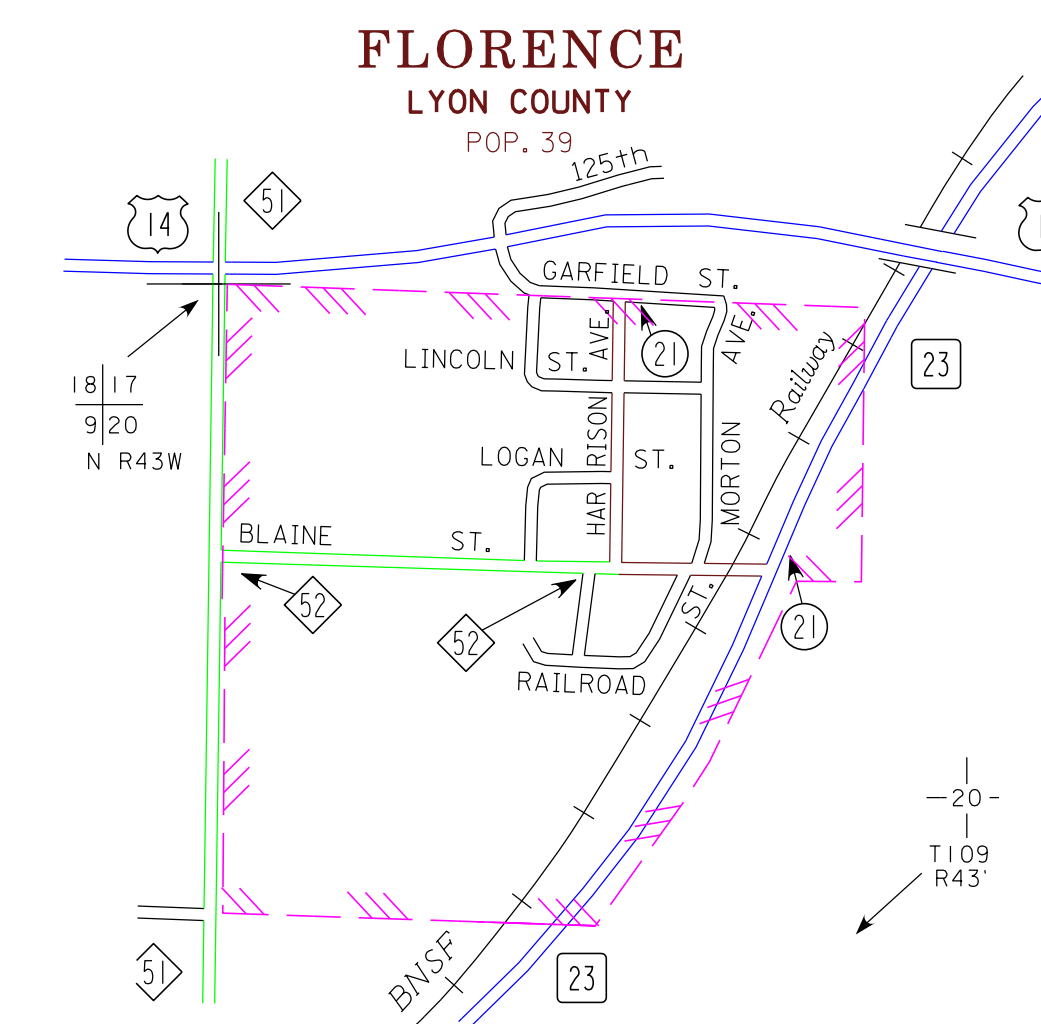

MUNICIPALITIES OF LYON CO.

PREPARED BY THE
MINNESOTA DEPARTMENT OF TRANSPORTATION
OFFICE OF TRANSPORTATION SYSTEM MANAGEMENT
IN COOPERATION WITH
U.S. DEPARTMENT OF TRANSPORTATION
FEDERAL HIGHWAY ADMINISTRATION

2015
BASIC DATA - 2009

LEGEND

- INTERSTATE TRUNK HIGHWAY..... (I-95)
- U.S. TRUNK HIGHWAY..... (10)
- STATE TRUNK HIGHWAY..... (55)
- COUNTY STATE AID HIGHWAY..... (23)
- COUNTY ROAD..... (63)
- PUBLIC ROAD.....
- PRIVATE ROAD.....
- CORPORATE LIMITS.....

MUNICIPALITIES SHOWN
ON THIS SHEET

- BALATON
- COTTONWOOD
- FLORENCE
- Ghent

NOTE: 2010 U.S. CENSUS FIGURES SHOWN FOR ALL MUNICIPALITIES UNLESS OTHERWISE STATED.