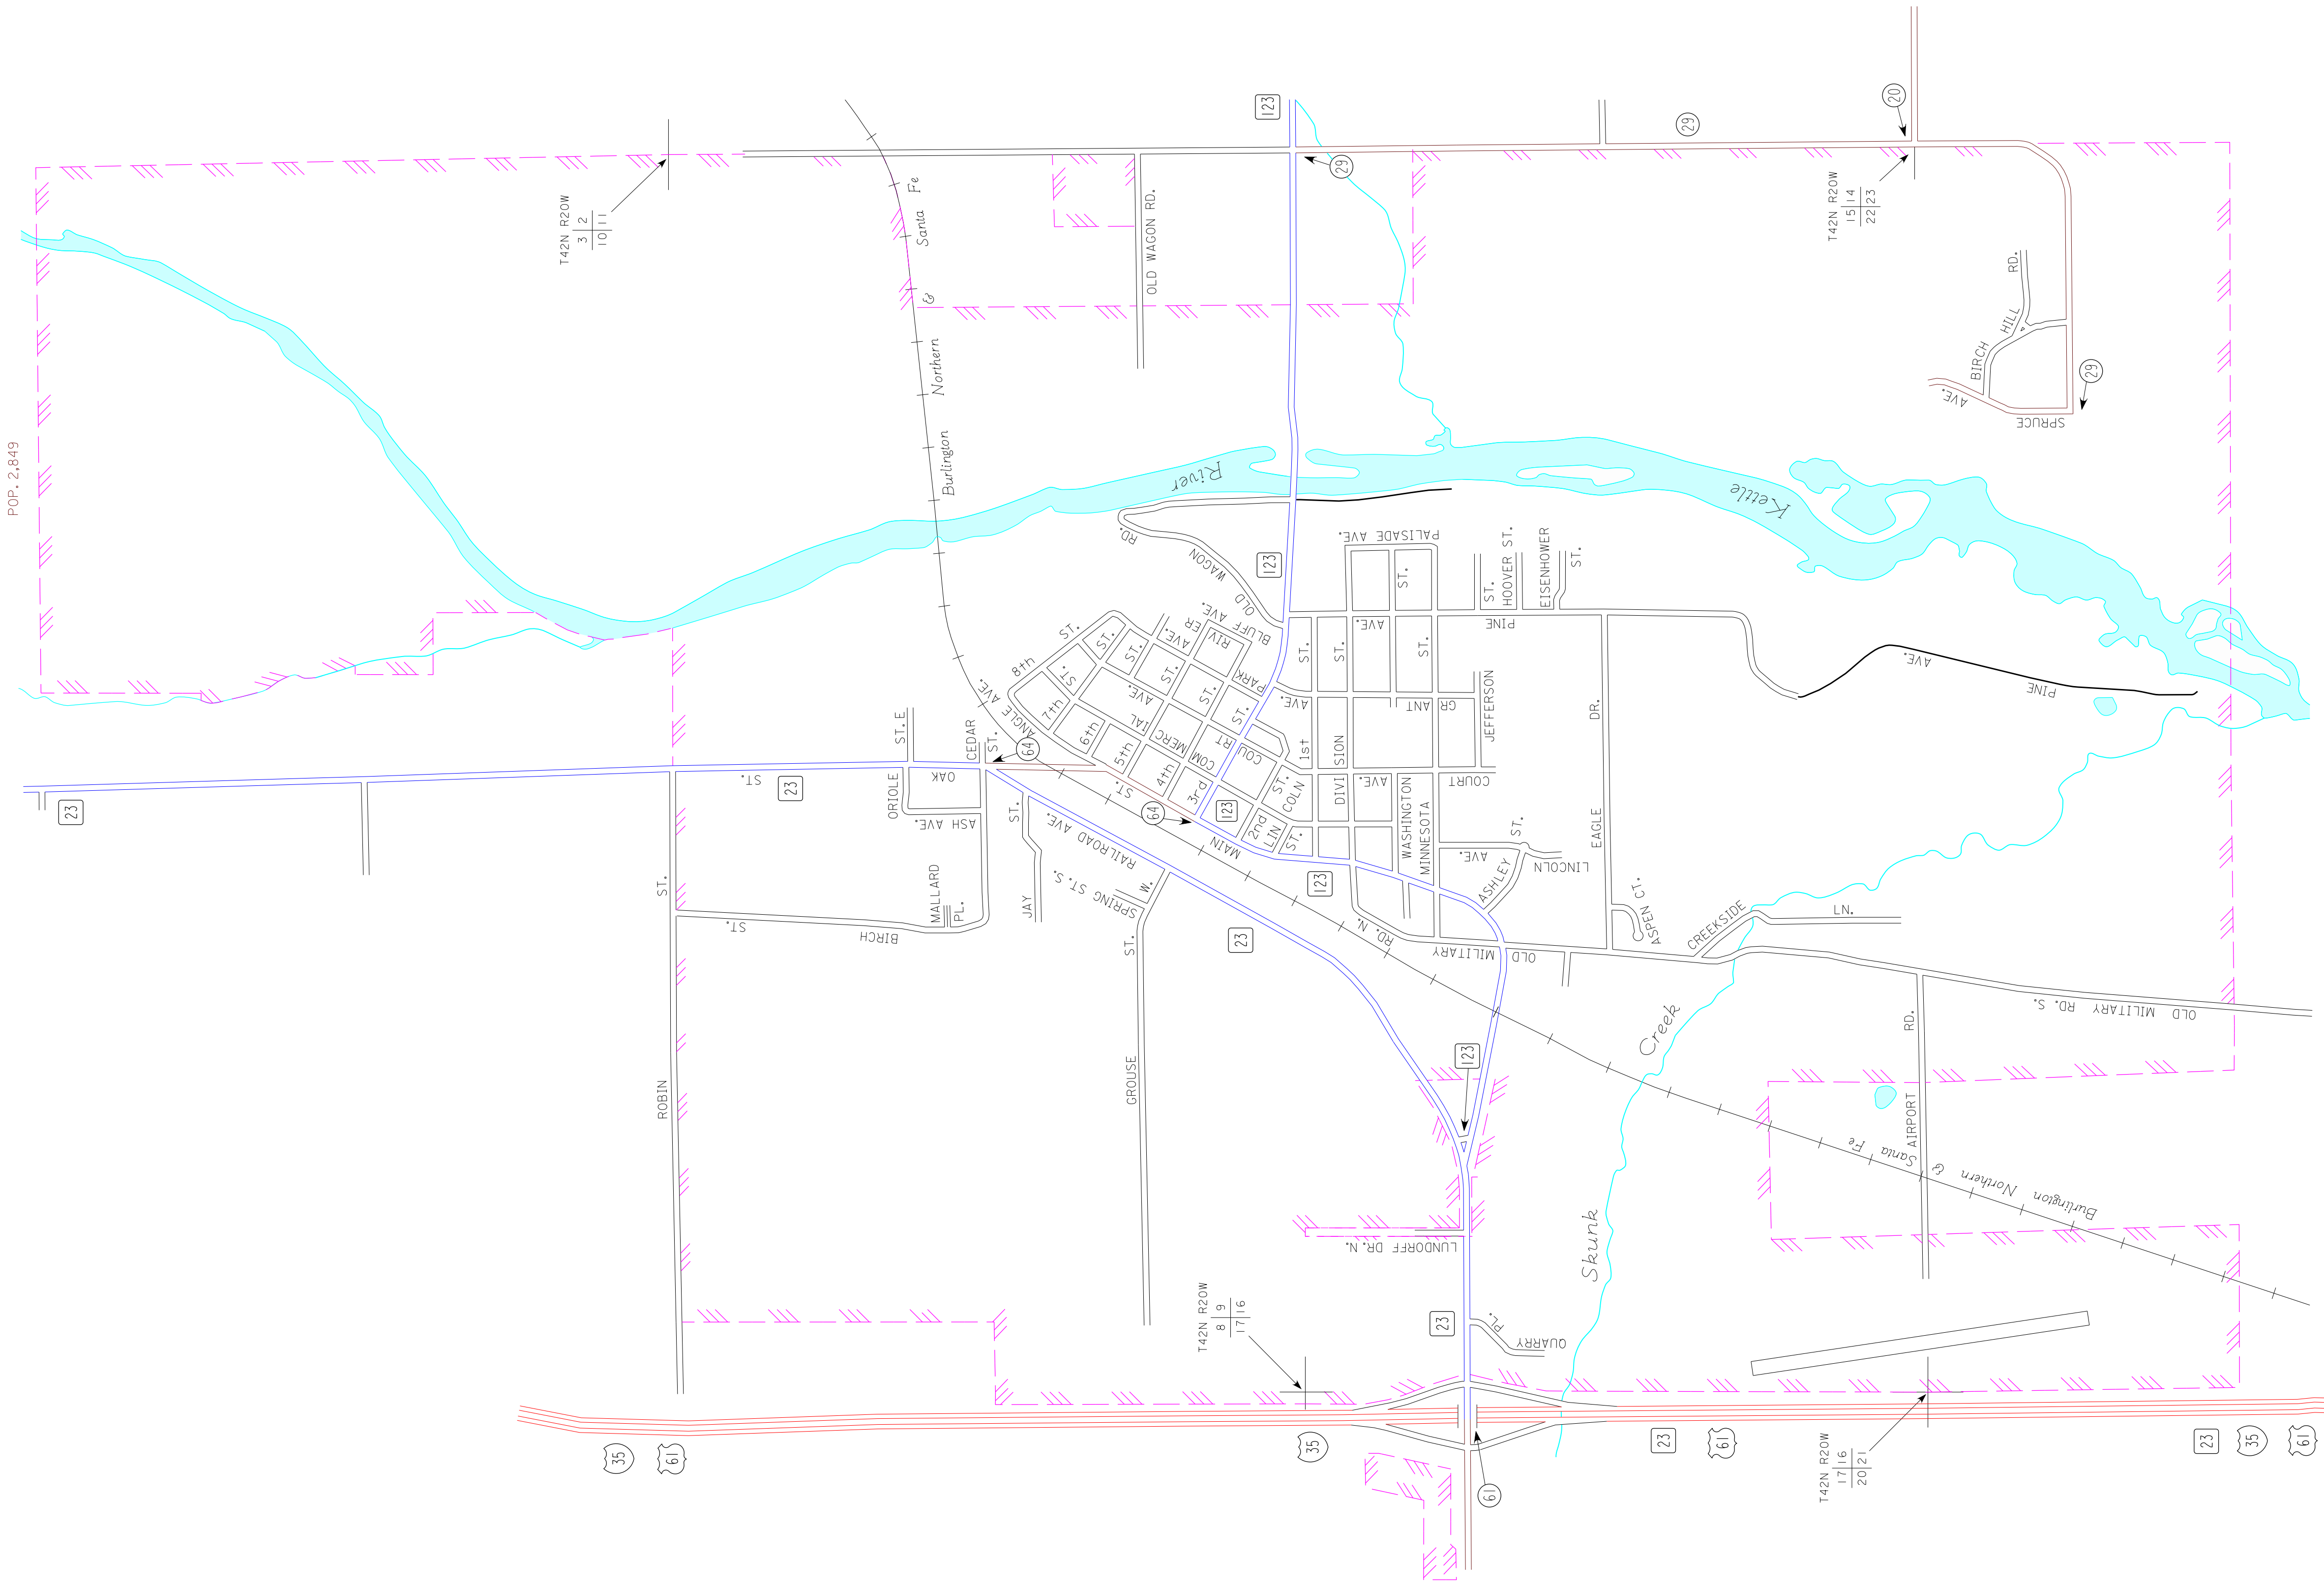

MUNICIPALITIES OF
PINE CO.

PREPARED BY THE
MINNESOTA DEPARTMENT OF TRANSPORTATION
OFFICE OF TRANSPORTATION SYSTEM MANAGEMENT
IN COOPERATION WITH
U.S. DEPARTMENT OF TRANSPORTATION
FEDERAL HIGHWAY ADMINISTRATION

2015
BASIC DATA - 2013

LEGEND

- INTERSTATE TRUNK HIGHWAY..... (I-35)
- U. S. TRUNK HIGHWAY..... (US-61)
- STATE TRUNK HIGHWAY..... (ST-23)
- COUNTY STATE AID HIGHWAY..... (CSA-64)
- COUNTY ROAD..... (C-23)
- PUBLIC ROAD..... (P-23)
- PRIVATE ROAD..... (PR-23)
- CORPORATE LIMITS..... (dashed line)

SANDSTONE
PINE COUNTY
POP. 2,849

MUNICIPALITIES SHOWN
ON THIS SHEET
SANDSTONE

NOTE: 2010 U.S. CENSUS FIGURES SHOWN FOR ALL MUNICIPALITIES UNLESS OTHERWISE STATED.