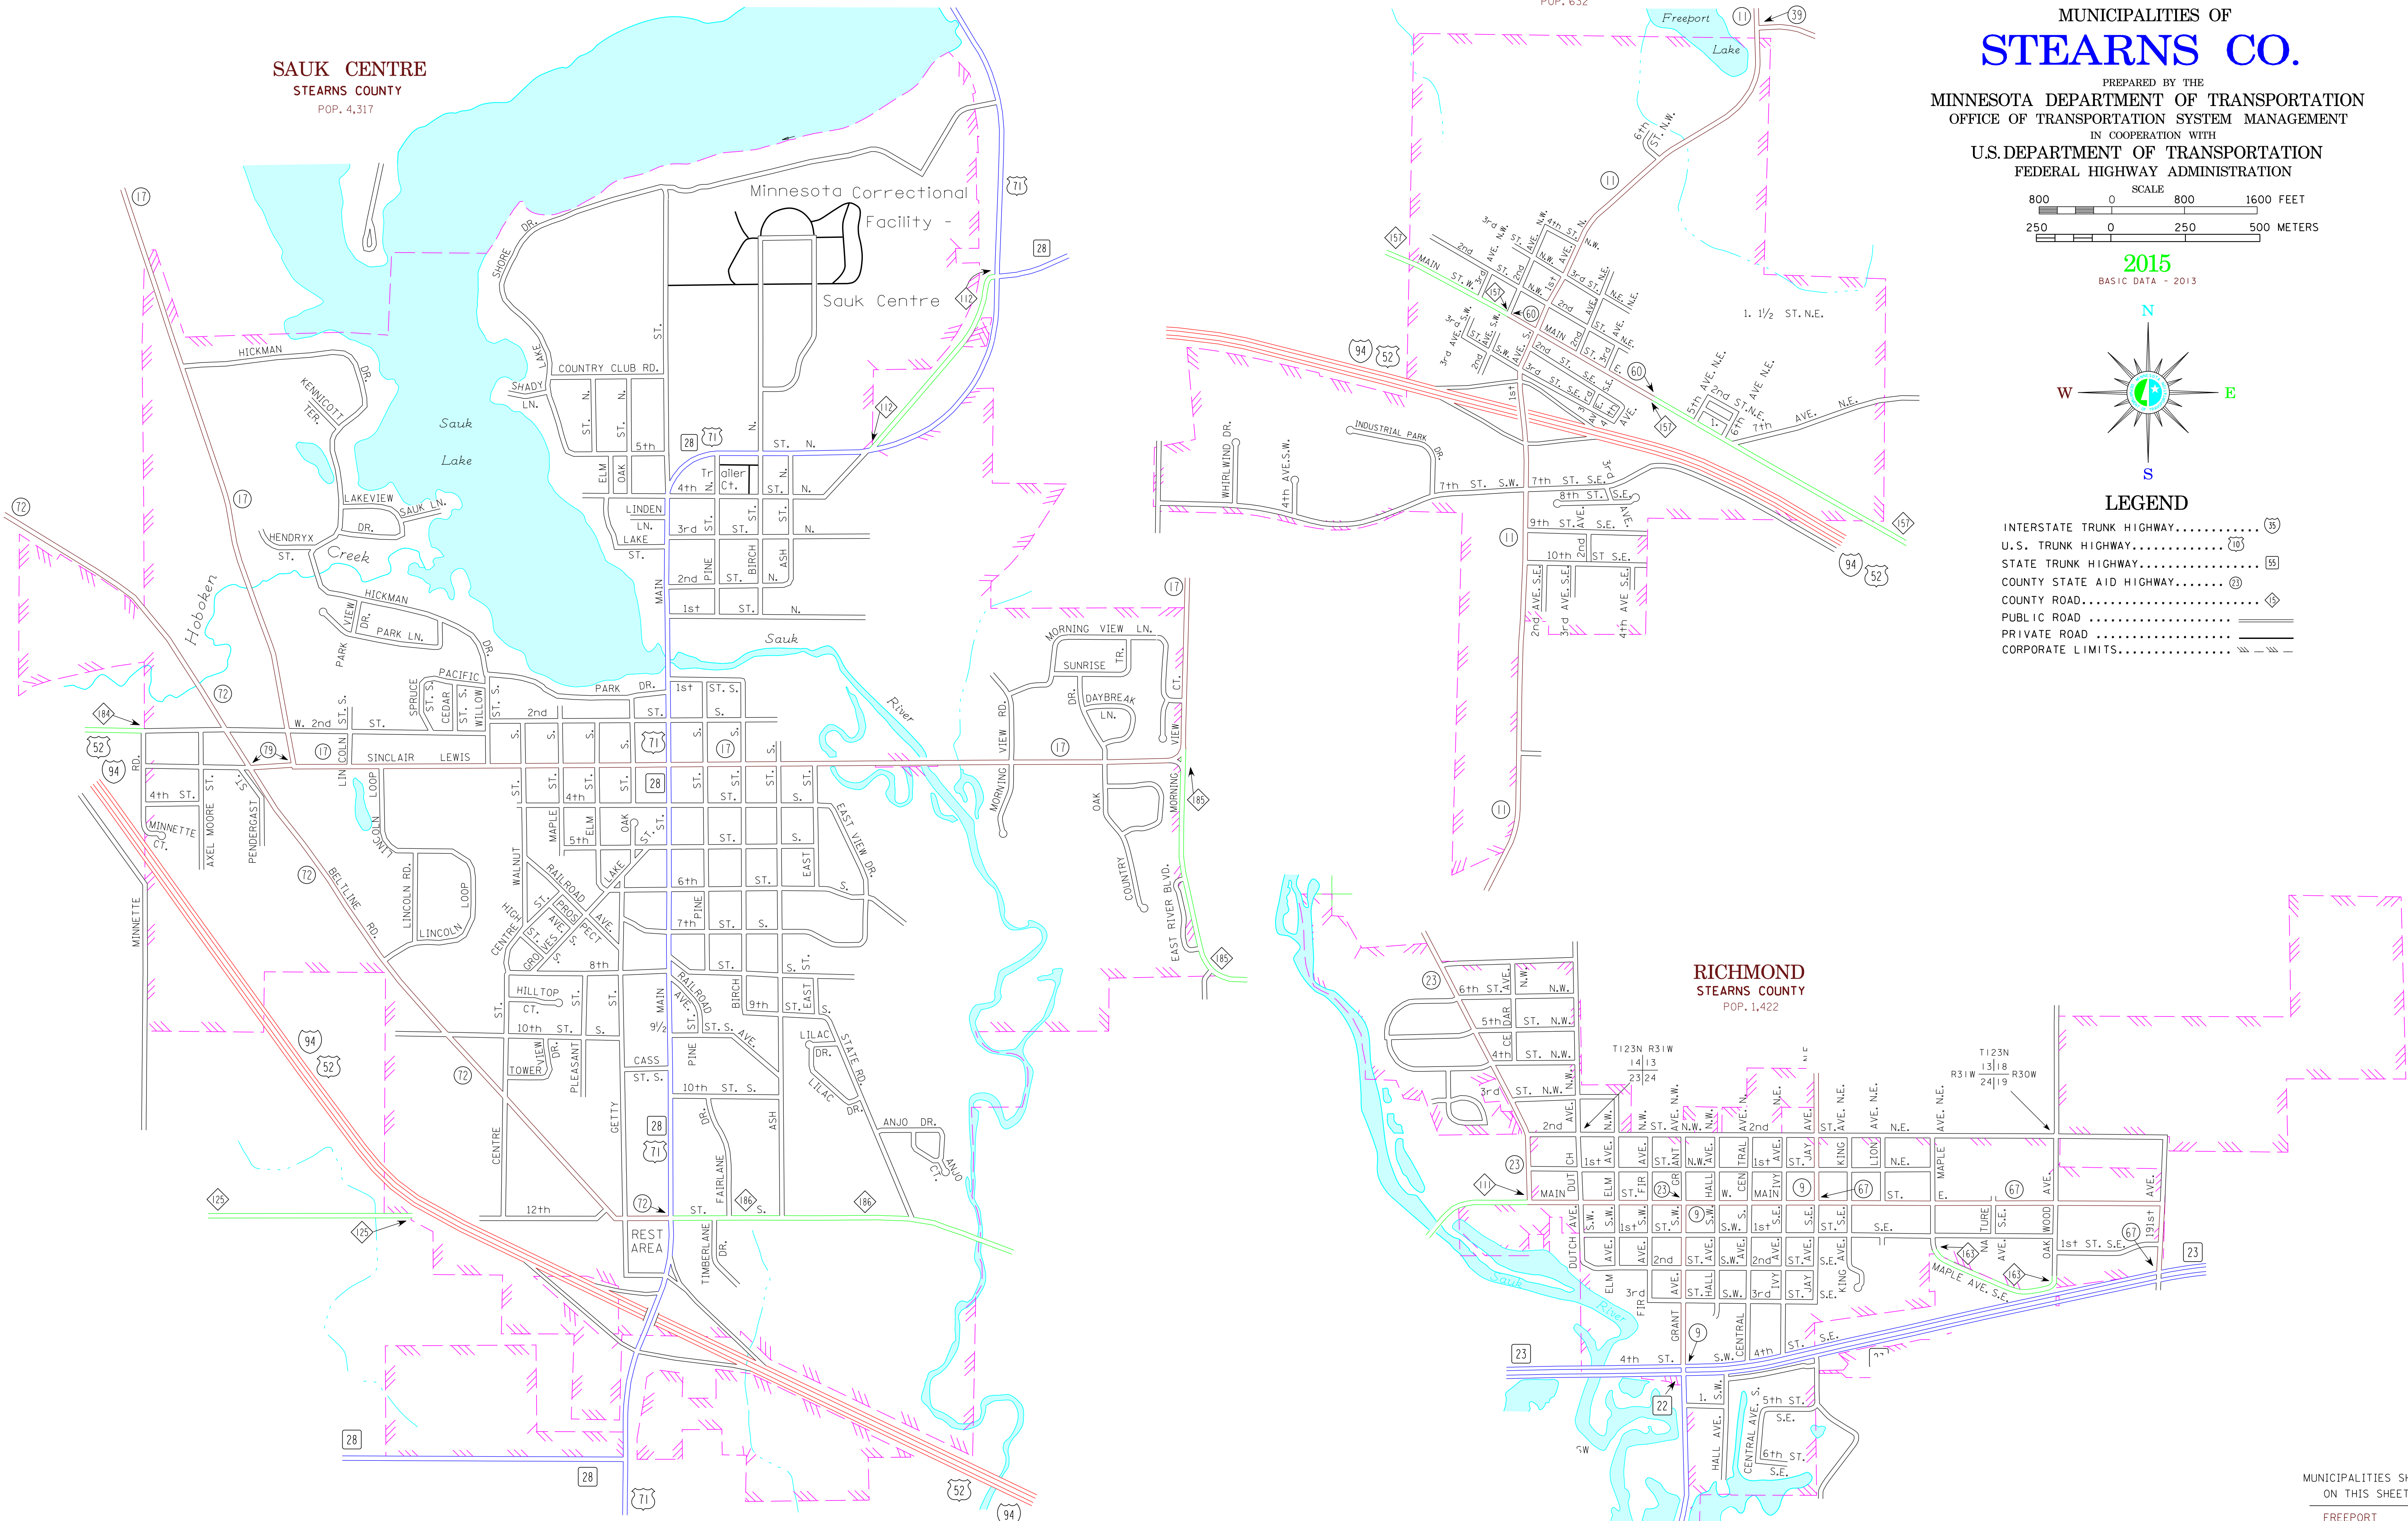

SAUK CENTRE
STEARNS COUNTY
POP. 4,317

FREEPORT
STEARNS COUNTY
POP. 632

MUNICIPALITIES OF
STEARNS CO.

PREPARED BY THE
MINNESOTA DEPARTMENT OF TRANSPORTATION
OFFICE OF TRANSPORTATION SYSTEM MANAGEMENT
IN COOPERATION WITH
U.S. DEPARTMENT OF TRANSPORTATION
FEDERAL HIGHWAY ADMINISTRATION

2015
BASIC DATA - 2013

LEGEND

- INTERSTATE TRUNK HIGHWAY..... (I-94)
- U.S. TRUNK HIGHWAY..... (US-52)
- STATE TRUNK HIGHWAY..... (ST-95)
- COUNTY STATE AID HIGHWAY..... (CSA-28)
- COUNTY ROAD..... (CR-125)
- PUBLIC ROAD..... (PR-185)
- PRIVATE ROAD..... (PR-186)
- CORPORATE LIMITS..... (dashed line)

MUNICIPALITIES SHOWN
ON THIS SHEET
FREEPORT
RICHMOND
SAUK CENTRE

NOTE: 2010 U.S. CENSUS FIGURES SHOWN FOR ALL MUNICIPALITIES UNLESS OTHERWISE STATED.