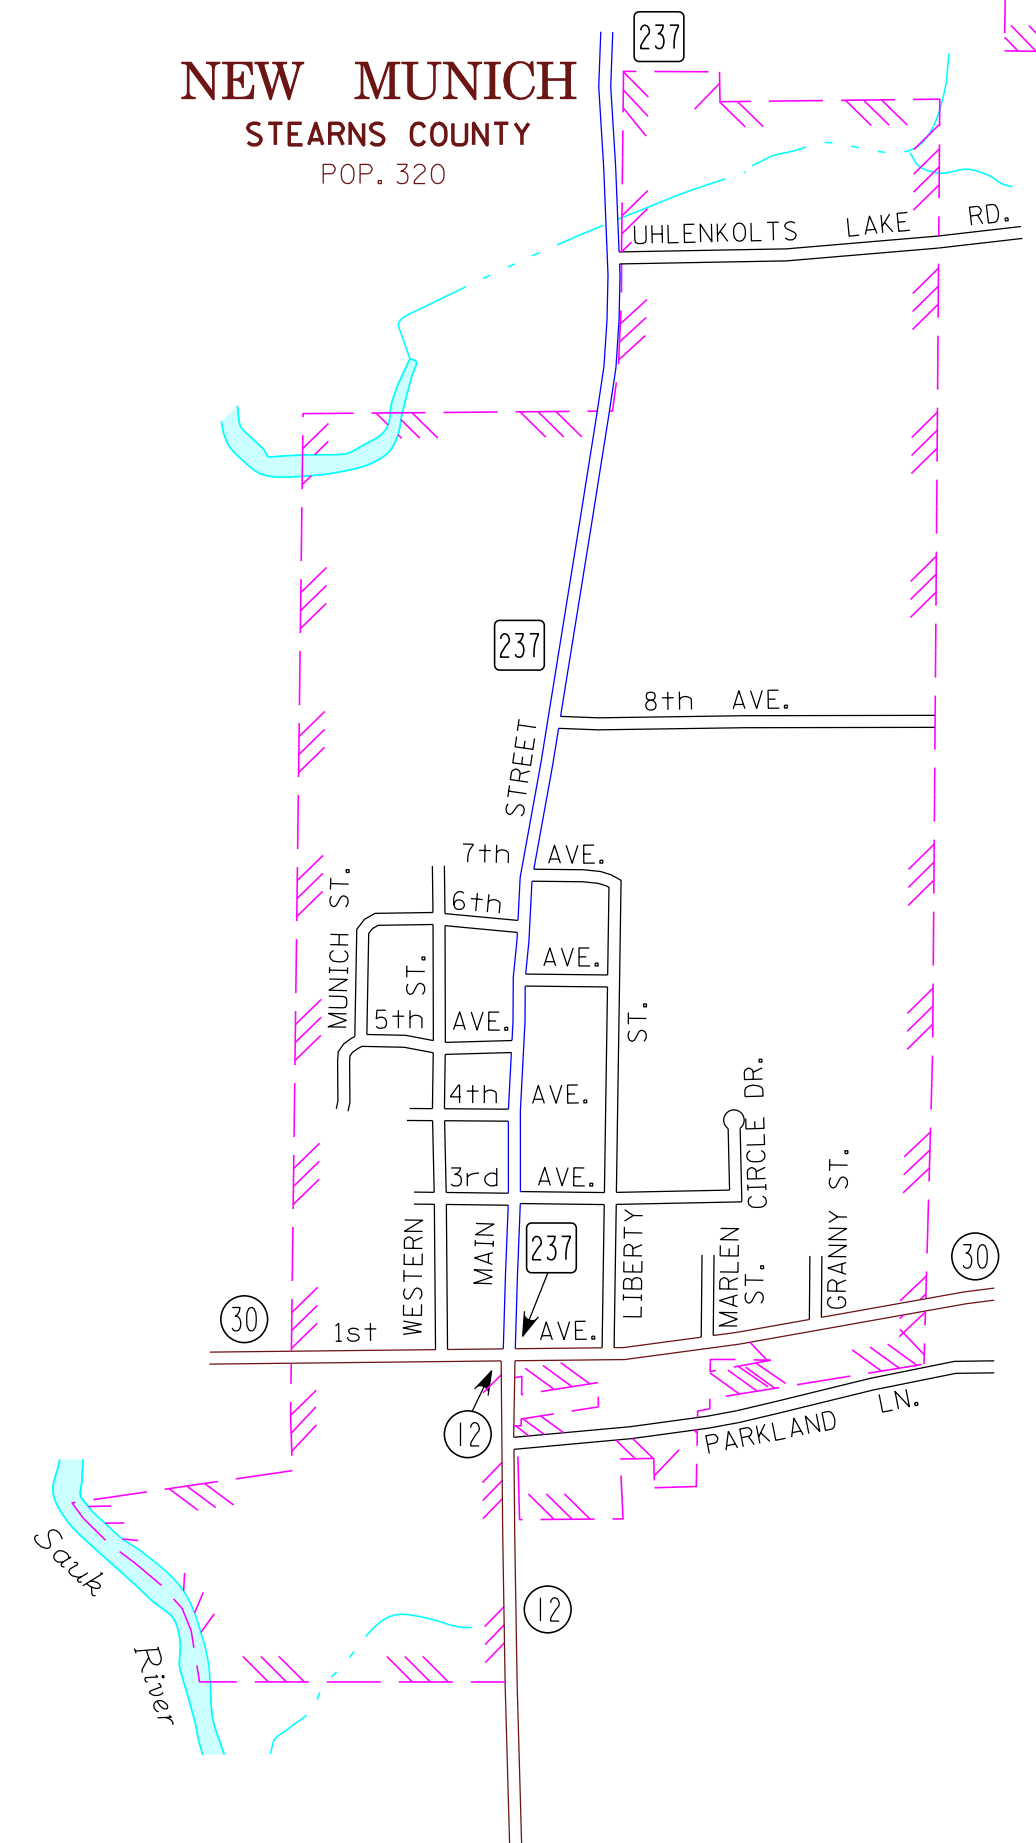

MELROSE
STEARNS COUNTY
POP. 3,598

BELGRADE
STEARNS COUNTY
POP. 740

MUNICIPALITIES OF
STEARNS CO.

PREPARED BY THE
MINNESOTA DEPARTMENT OF TRANSPORTATION
OFFICE OF TRANSPORTATION SYSTEM MANAGEMENT
IN COOPERATION WITH
U.S. DEPARTMENT OF TRANSPORTATION
FEDERAL HIGHWAY ADMINISTRATION

2015
BASIC DATA - 2013

LEGEND

- INTERSTATE TRUNK HIGHWAY.....
- U.S. TRUNK HIGHWAY.....
- STATE TRUNK HIGHWAY.....
- COUNTY STATE AID HIGHWAY.....
- COUNTY ROAD.....
- PUBLIC ROAD.....
- PRIVATE ROAD.....
- CORPORATE LIMITS.....

MUNICIPALITIES SHOWN
ON THIS SHEET
BELGRADE
KIMBALL
MELROSE
NEW MUNICH

NOTE: 2010 U.S. CENSUS FIGURES SHOWN FOR ALL MUNICIPALITIES UNLESS OTHERWISE STATED.