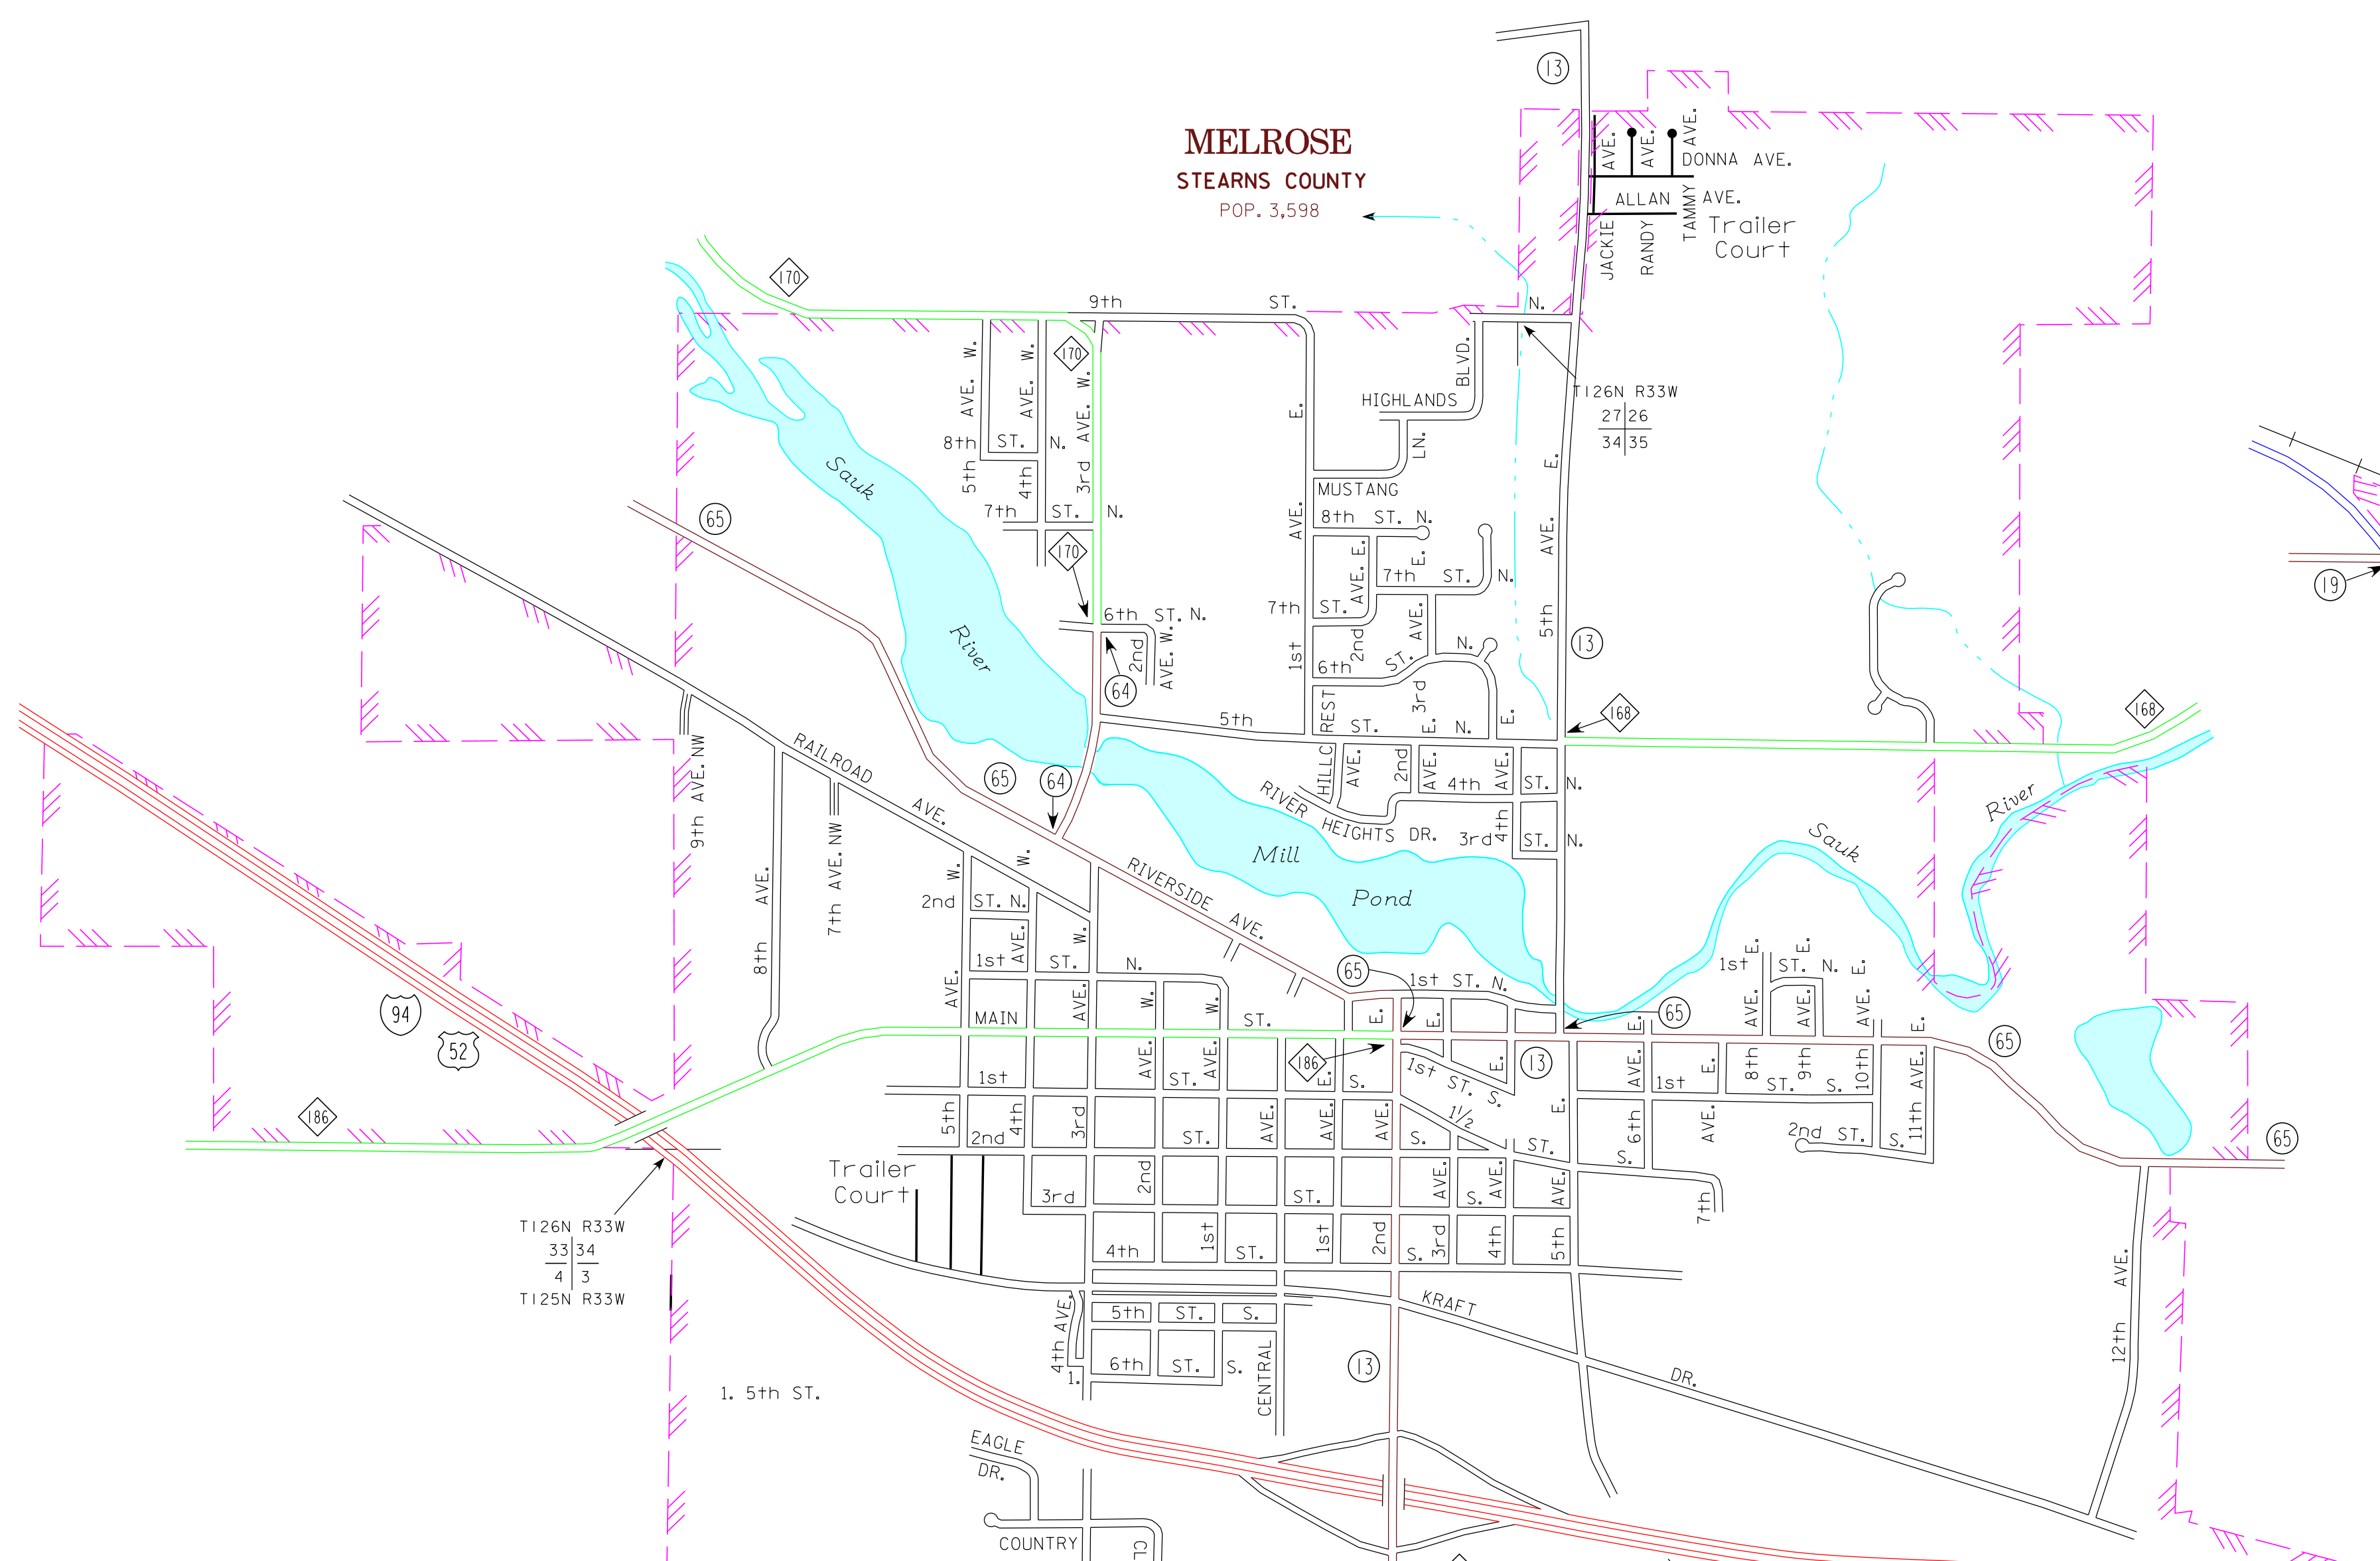

MELROSE
STEARNS COUNTY
POP. 3,598

BELGRADE
STEARNS COUNTY
POP. 740

MUNICIPALITIES OF
STEARNS CO.

PREPARED BY THE
MINNESOTA DEPARTMENT OF TRANSPORTATION
OFFICE OF TRANSPORTATION SYSTEM MANAGEMENT
IN COOPERATION WITH
U.S. DEPARTMENT OF TRANSPORTATION
FEDERAL HIGHWAY ADMINISTRATION

2015
BASIC DATA - 2013

LEGEND

- INTERSTATE TRUNK HIGHWAY.....
- U.S. TRUNK HIGHWAY.....
- STATE TRUNK HIGHWAY.....
- COUNTY STATE AID HIGHWAY.....
- COUNTY ROAD.....
- PUBLIC ROAD.....
- PRIVATE ROAD.....
- CORPORATE LIMITS.....

MUNICIPALITIES SHOWN
ON THIS SHEET
BELGRADE
KIMBALL
MELROSE
NEW MUNICH

NOTE: 2010 U.S. CENSUS FIGURES SHOWN FOR ALL MUNICIPALITIES UNLESS OTHERWISE STATED.