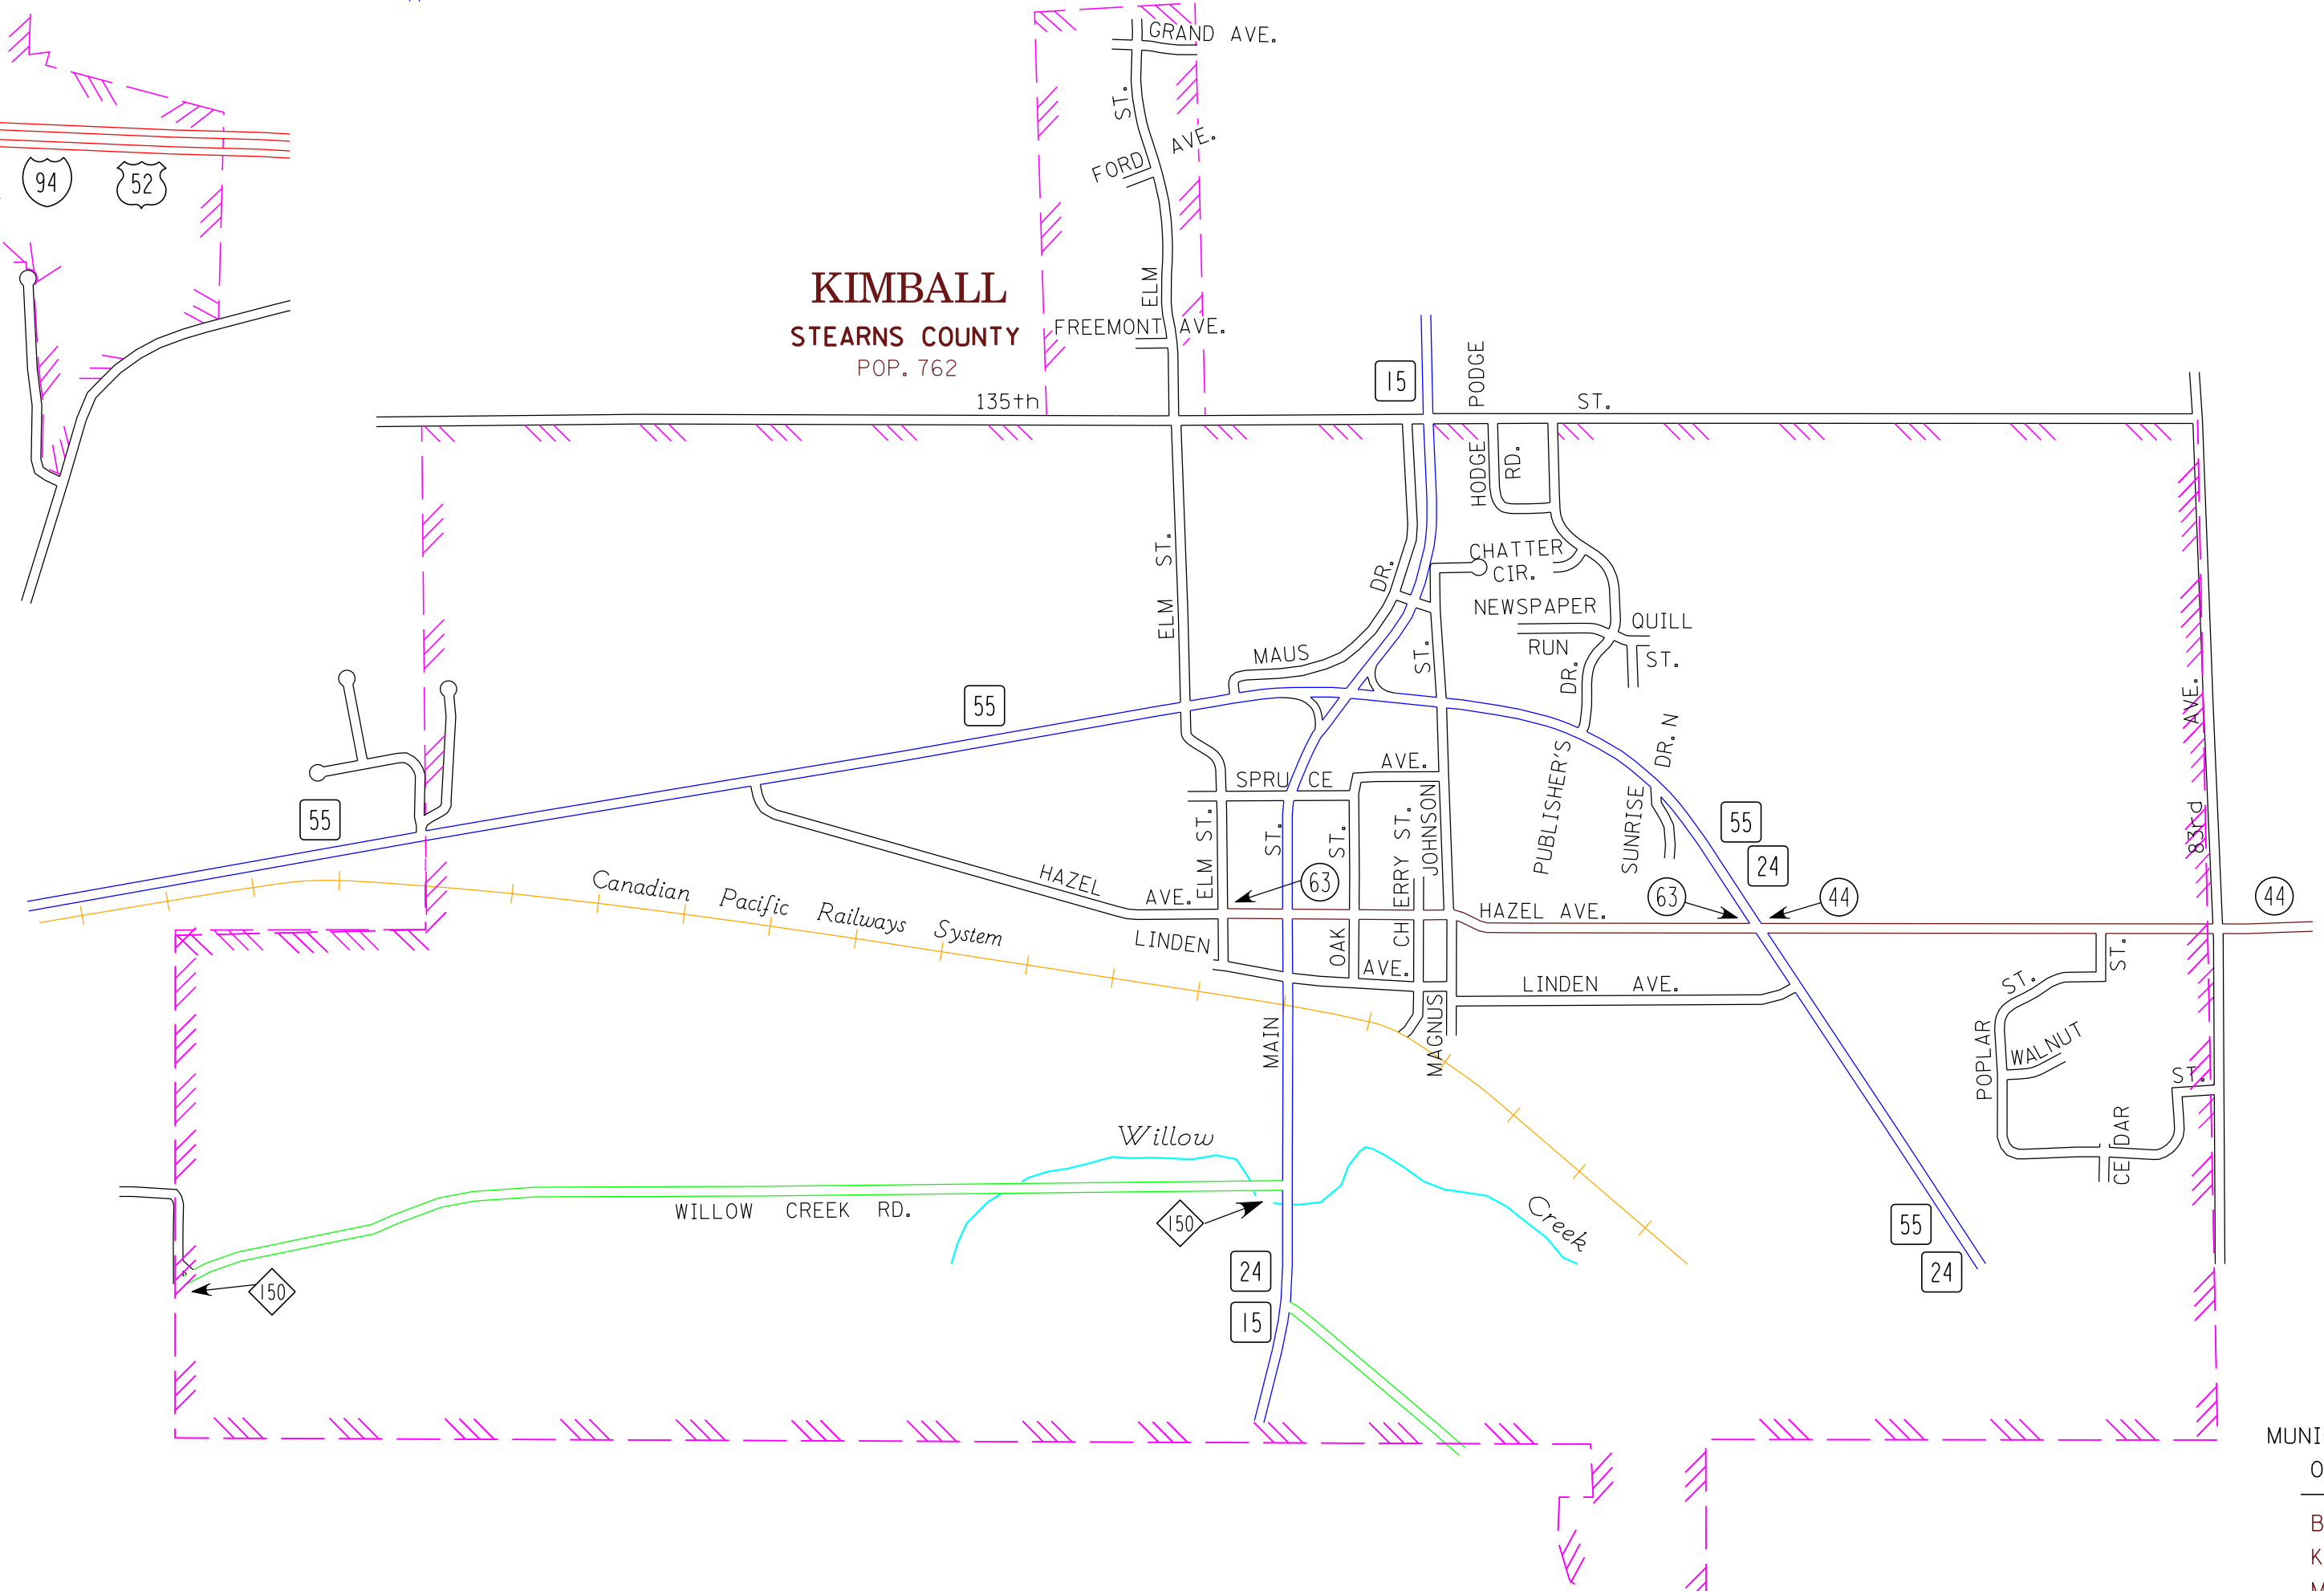

MELROSE
STEARNS COUNTY
POP. 3,598

BELGRADE
STEARNS COUNTY
POP. 740

MUNICIPALITIES OF
STEARNS CO.

PREPARED BY THE
MINNESOTA DEPARTMENT OF TRANSPORTATION
OFFICE OF TRANSPORTATION SYSTEM MANAGEMENT
IN COOPERATION WITH
U.S. DEPARTMENT OF TRANSPORTATION
FEDERAL HIGHWAY ADMINISTRATION

2015
BASIC DATA - 2013

LEGEND

- INTERSTATE TRUNK HIGHWAY.....
- U.S. TRUNK HIGHWAY.....
- STATE TRUNK HIGHWAY.....
- COUNTY STATE AID HIGHWAY.....
- COUNTY ROAD.....
- PUBLIC ROAD.....
- PRIVATE ROAD.....
- CORPORATE LIMITS.....

MUNICIPALITIES SHOWN
ON THIS SHEET
BELGRADE
KIMBALL
MELROSE
NEW MUNICH

NOTE: 2010 U.S. CENSUS FIGURES SHOWN FOR ALL MUNICIPALITIES UNLESS OTHERWISE STATED.