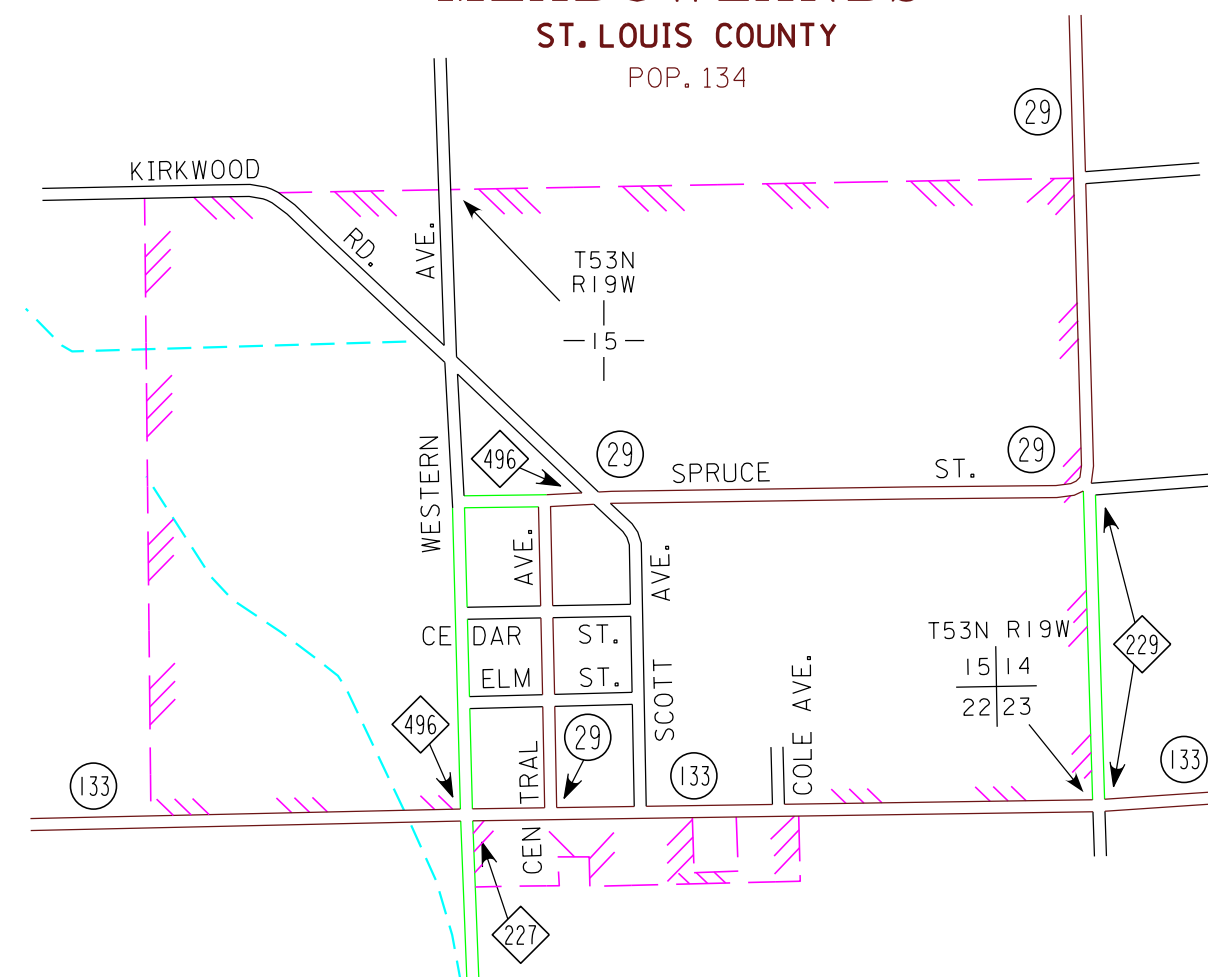

MEADOWLANDS
ST. LOUIS COUNTY
POP. 134