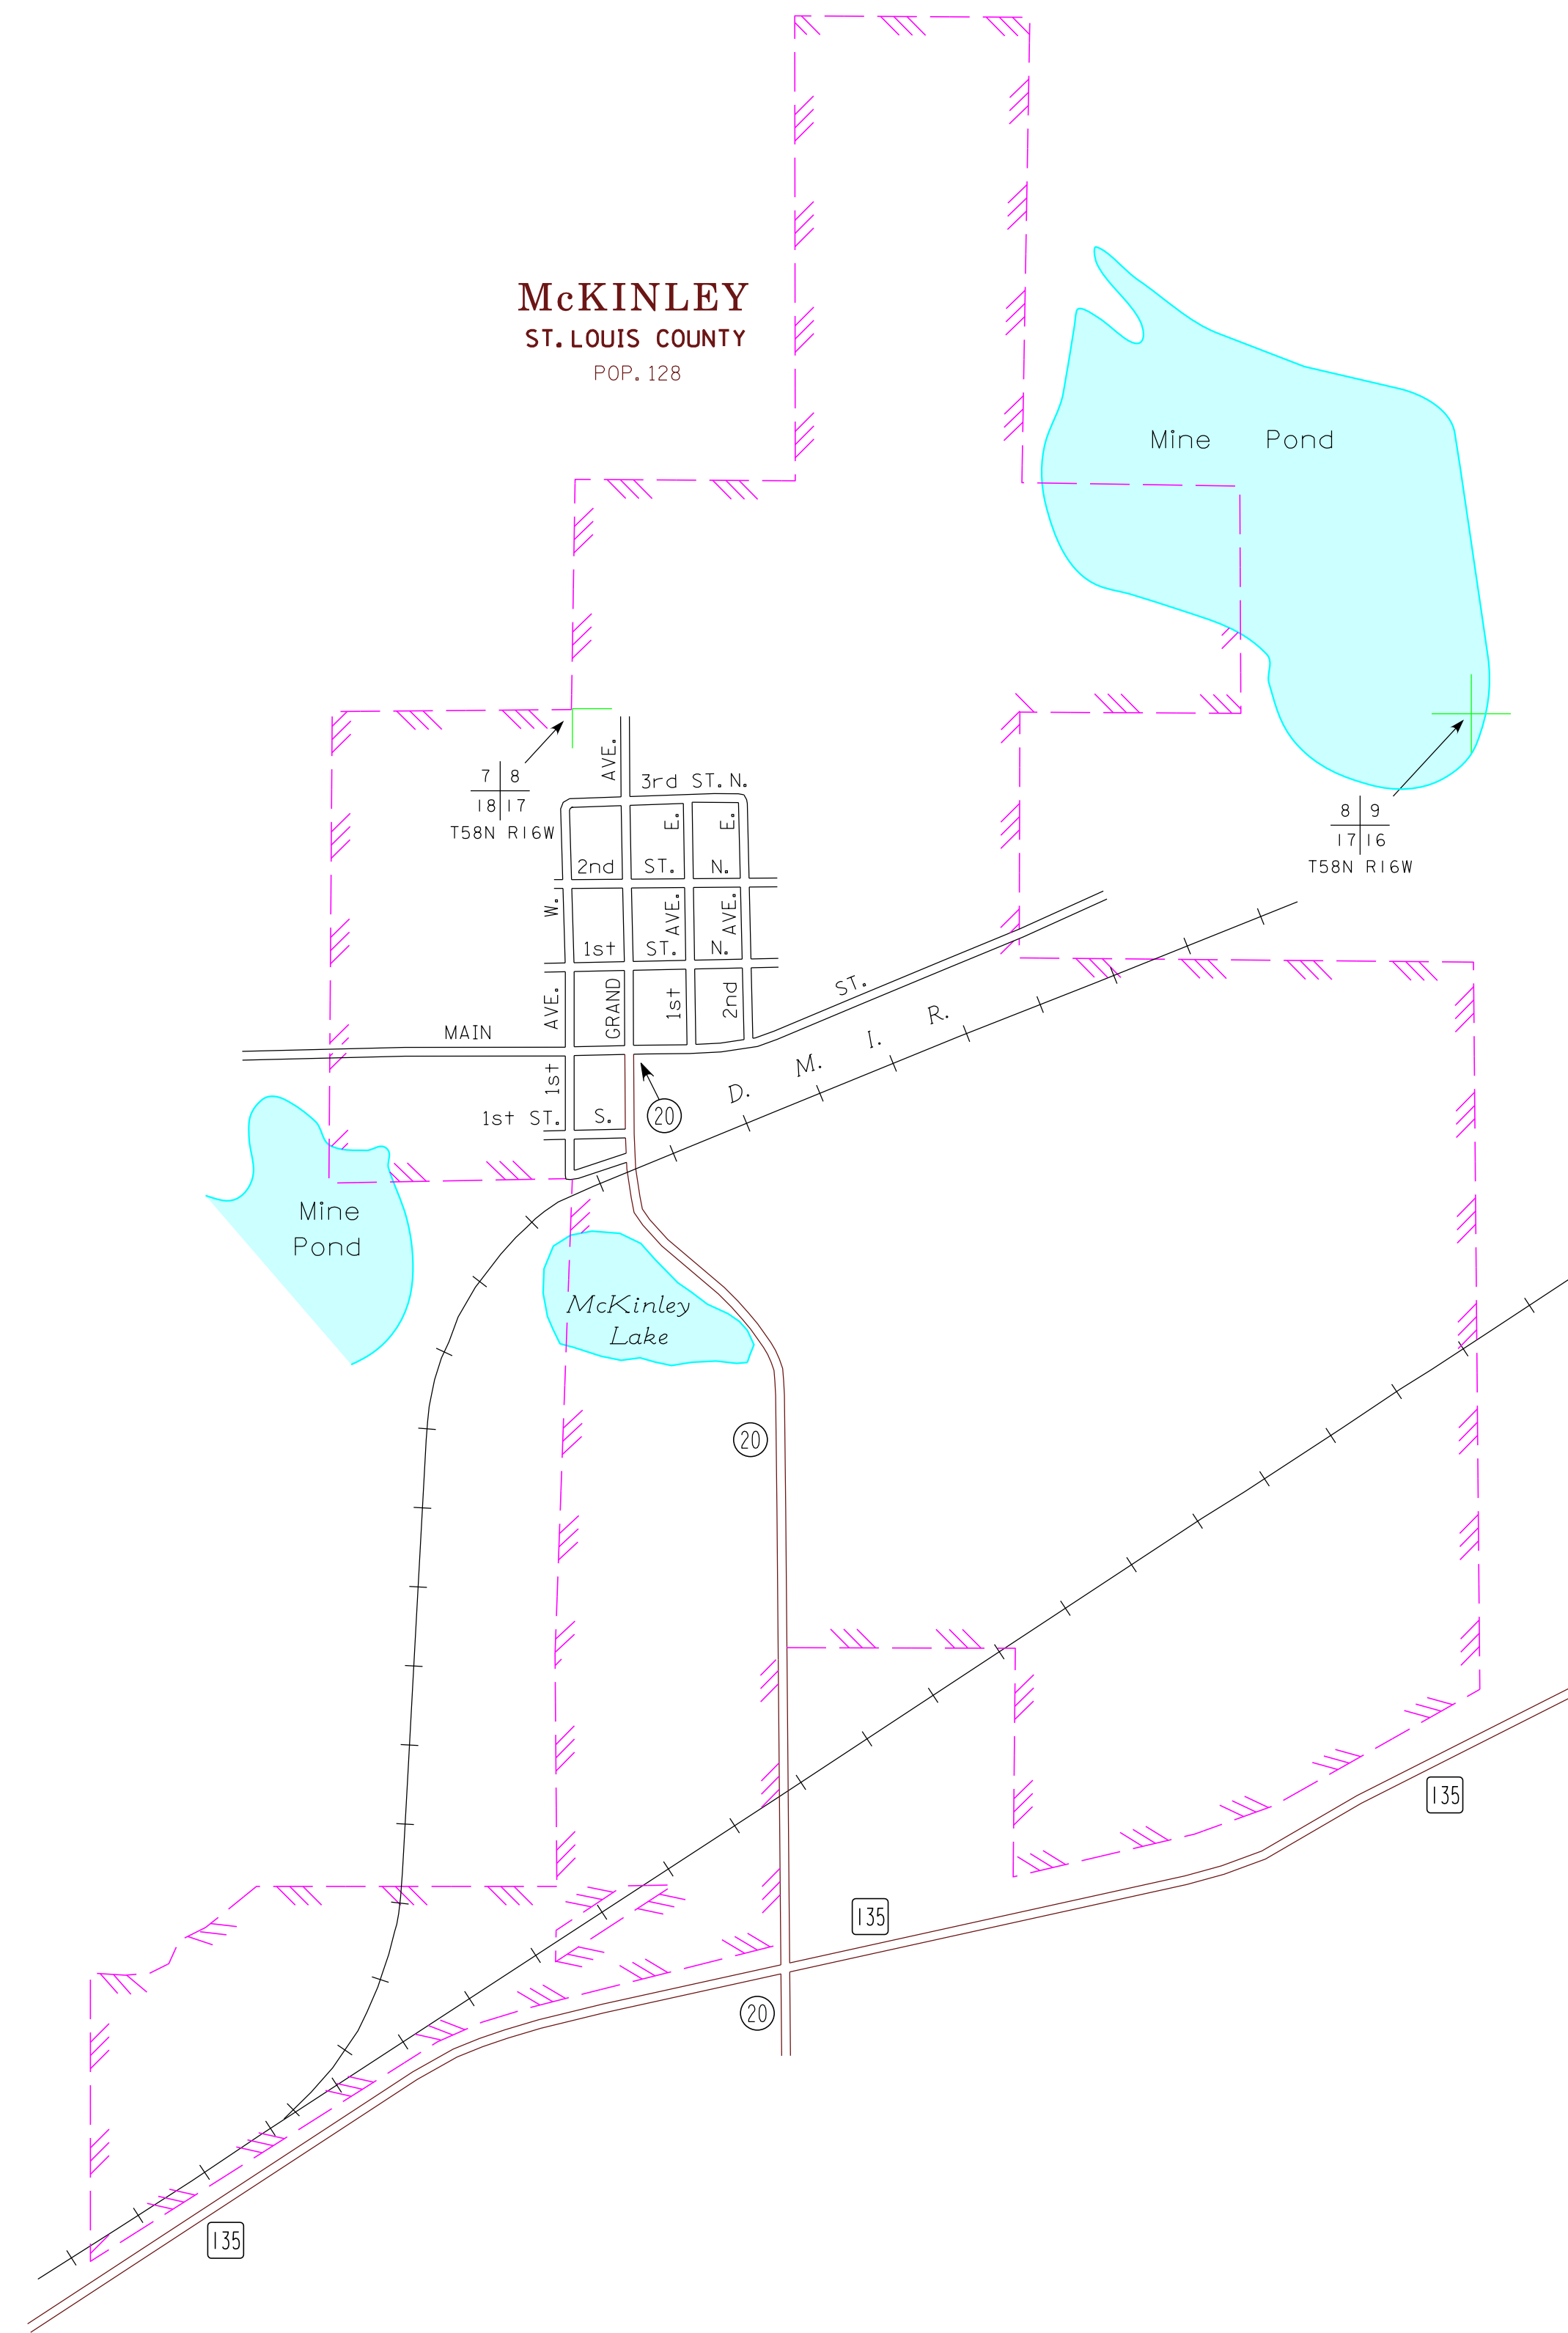

McKINLEY
ST. LOUIS COUNTY
POP. 128