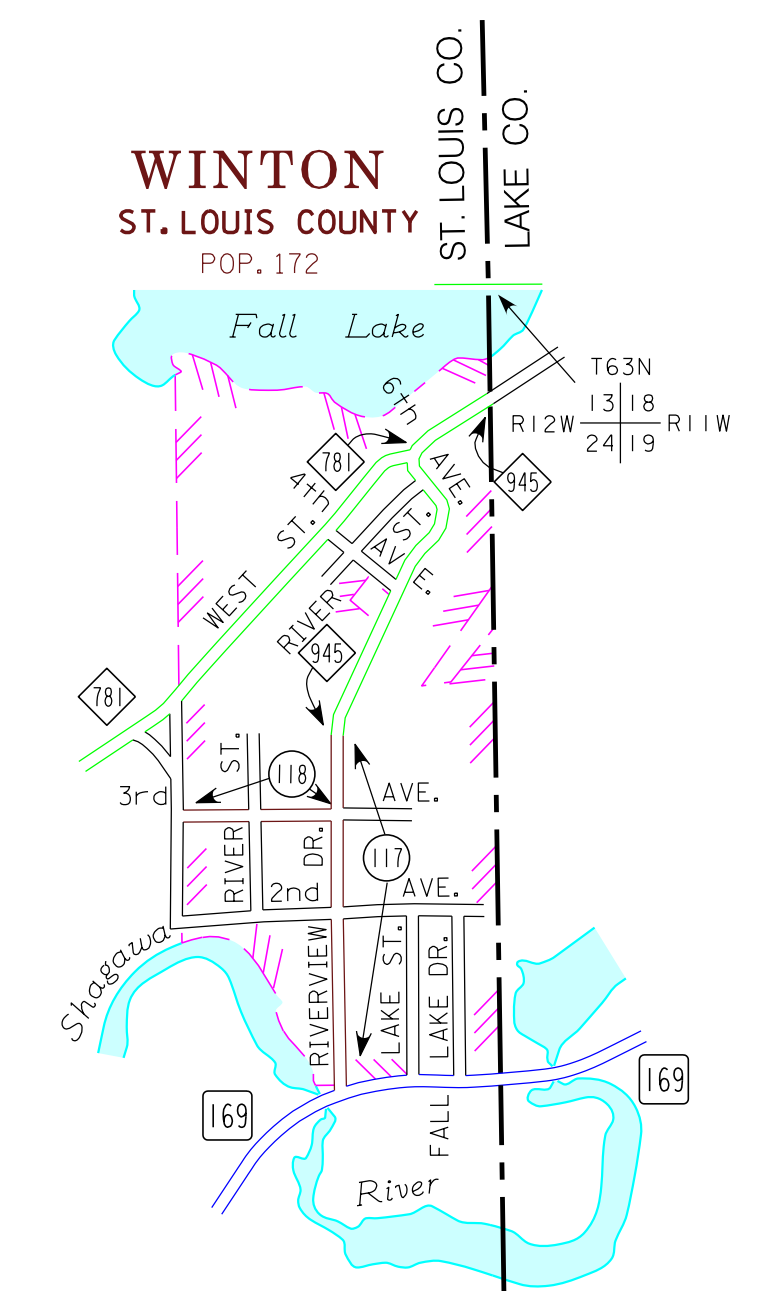

WINTON
ST. LOUIS COUNTY
POP. 172

MUNICIPALITIES OF
SAINT LOUIS CO.

PREPARED BY THE
MINNESOTA DEPARTMENT OF TRANSPORTATION
OFFICE OF TRANSPORTATION SYSTEM MANAGEMENT
IN COOPERATION WITH
U.S. DEPARTMENT OF TRANSPORTATION
FEDERAL HIGHWAY ADMINISTRATION

2015
BASIC DATA - 2013

LEGEND

- INTERSTATE TRUNK HIGHWAY..... (I-35)
- U.S. TRUNK HIGHWAY..... (100)
- STATE TRUNK HIGHWAY..... (95)
- COUNTY STATE AID HIGHWAY..... (23)
- COUNTY ROAD..... (130)
- PUBLIC ROAD..... (110)
- PRIVATE ROAD..... (100)
- CORPORATE LIMITS.....

MUNICIPALITIES SHOWN
ON THIS SHEET
AURORA
McKINLEY
MEADOWLANDS
WINTON

NOTE: 2010 U.S. CENSUS FIGURES SHOWN FOR ALL MUNICIPALITIES UNLESS OTHERWISE STATED.