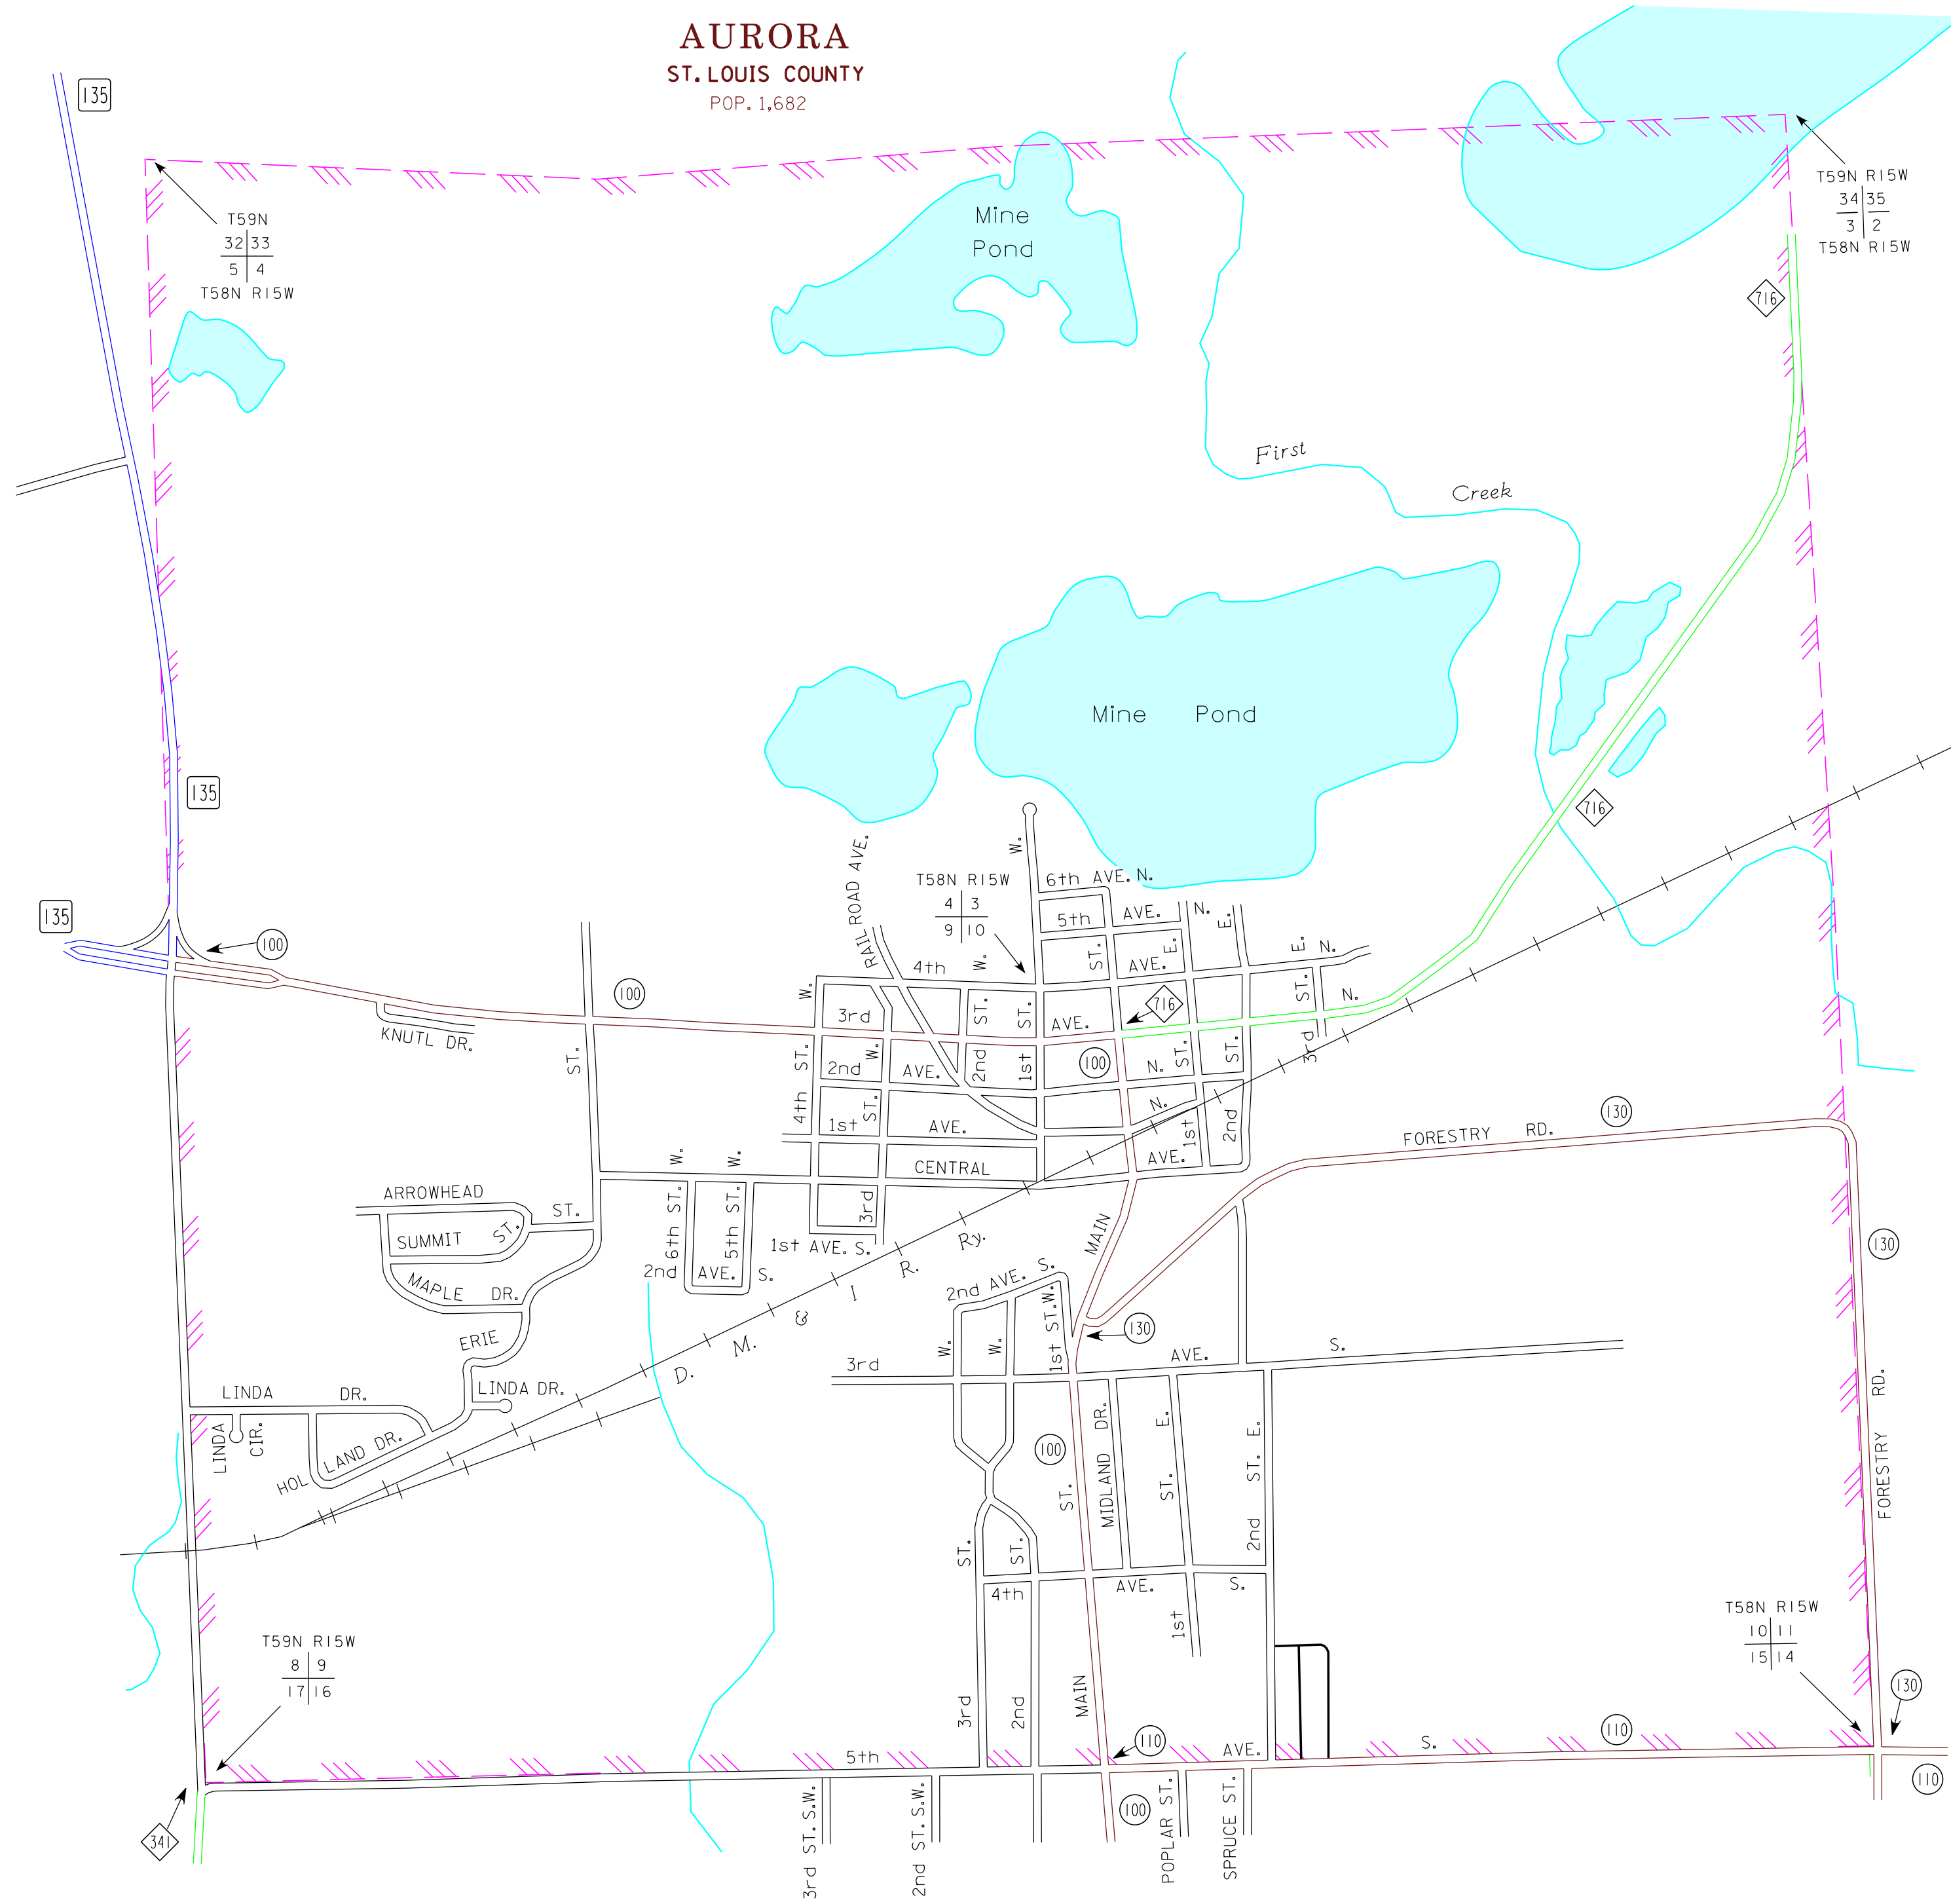

AURORA
ST. LOUIS COUNTY
POP. 1,682