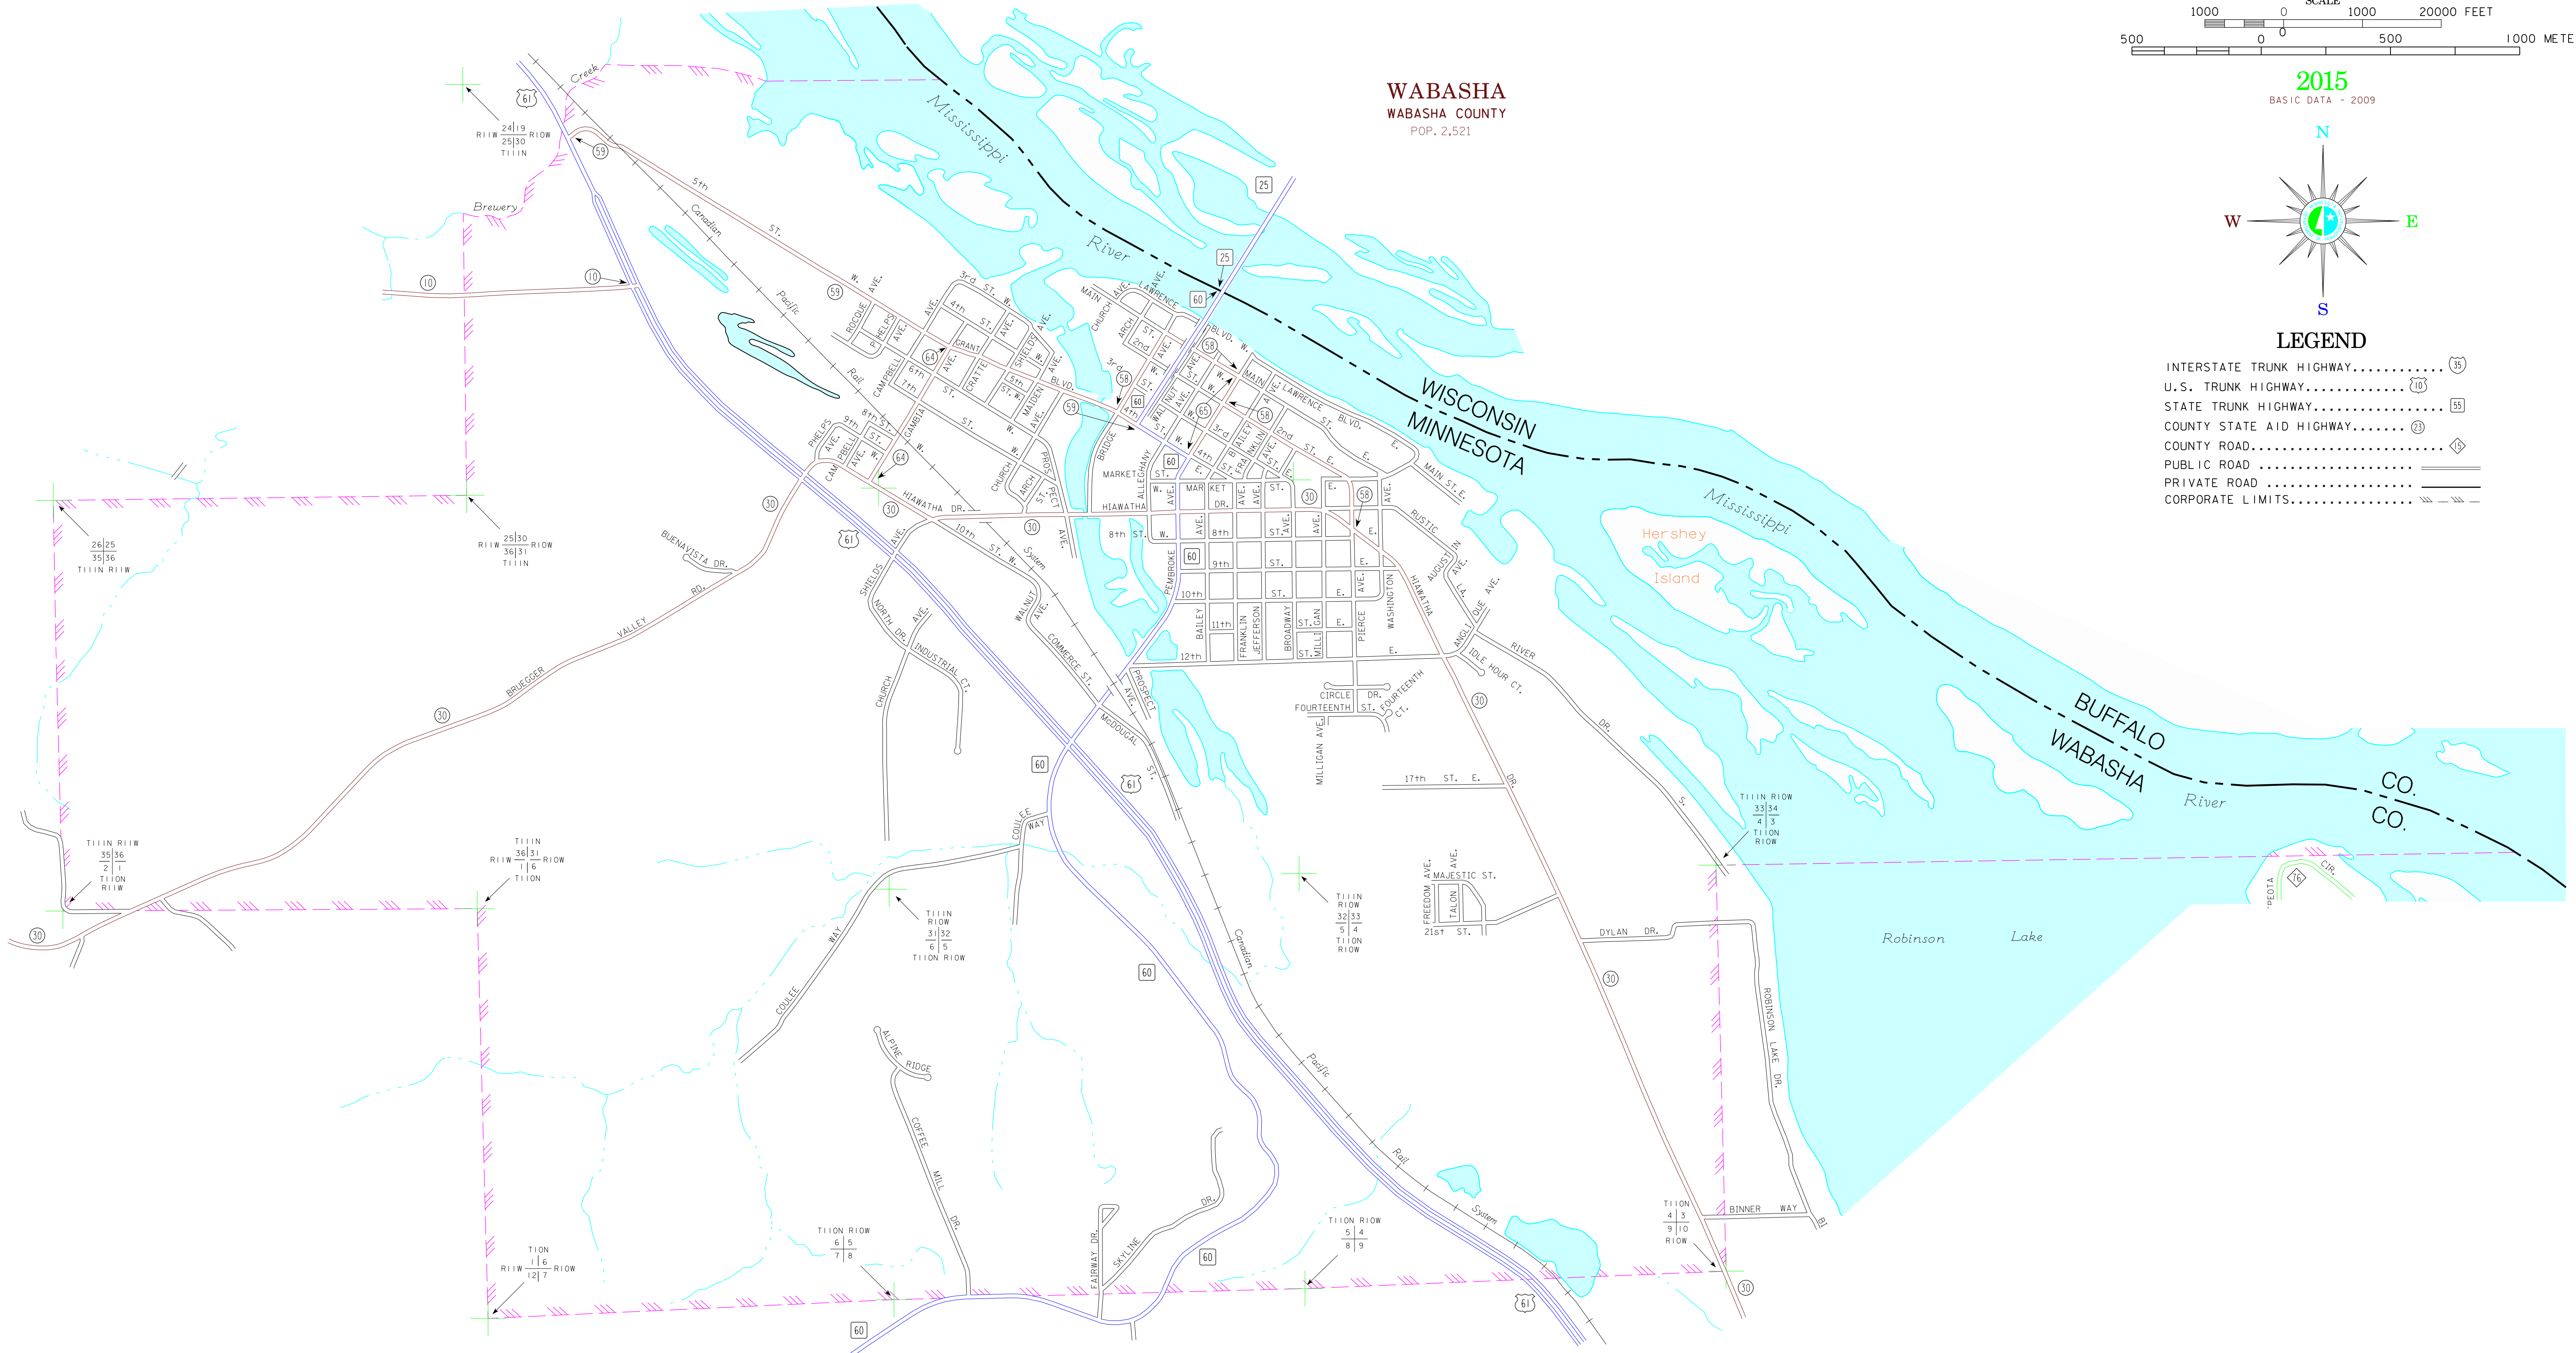

MUNICIPALITIES OF
WABASHA CO.

PREPARED BY THE
MINNESOTA DEPARTMENT OF TRANSPORTATION
OFFICE OF TRANSPORTATION SYSTEM MANAGEMENT
IN COOPERATION WITH
U.S. DEPARTMENT OF TRANSPORTATION
FEDERAL HIGHWAY ADMINISTRATION

2015
BASIC DATA - 2009

LEGEND

- INTERSTATE TRUNK HIGHWAY..... (35)
- U.S. TRUNK HIGHWAY..... (10)
- STATE TRUNK HIGHWAY..... (55)
- COUNTY STATE AID HIGHWAY..... (23)
- COUNTY ROAD..... (15)
- PUBLIC ROAD.....
- PRIVATE ROAD.....
- CORPORATE LIMITS.....

WABASHA
WABASHA COUNTY
POP. 2,521

MUNICIPALITIES SHOWN
ON THIS SHEET
WABASHA

NOTE: 2010 U.S. CENSUS FIGURES SHOWN FOR ALL MUNICIPALITIES UNLESS OTHERWISE STATED.