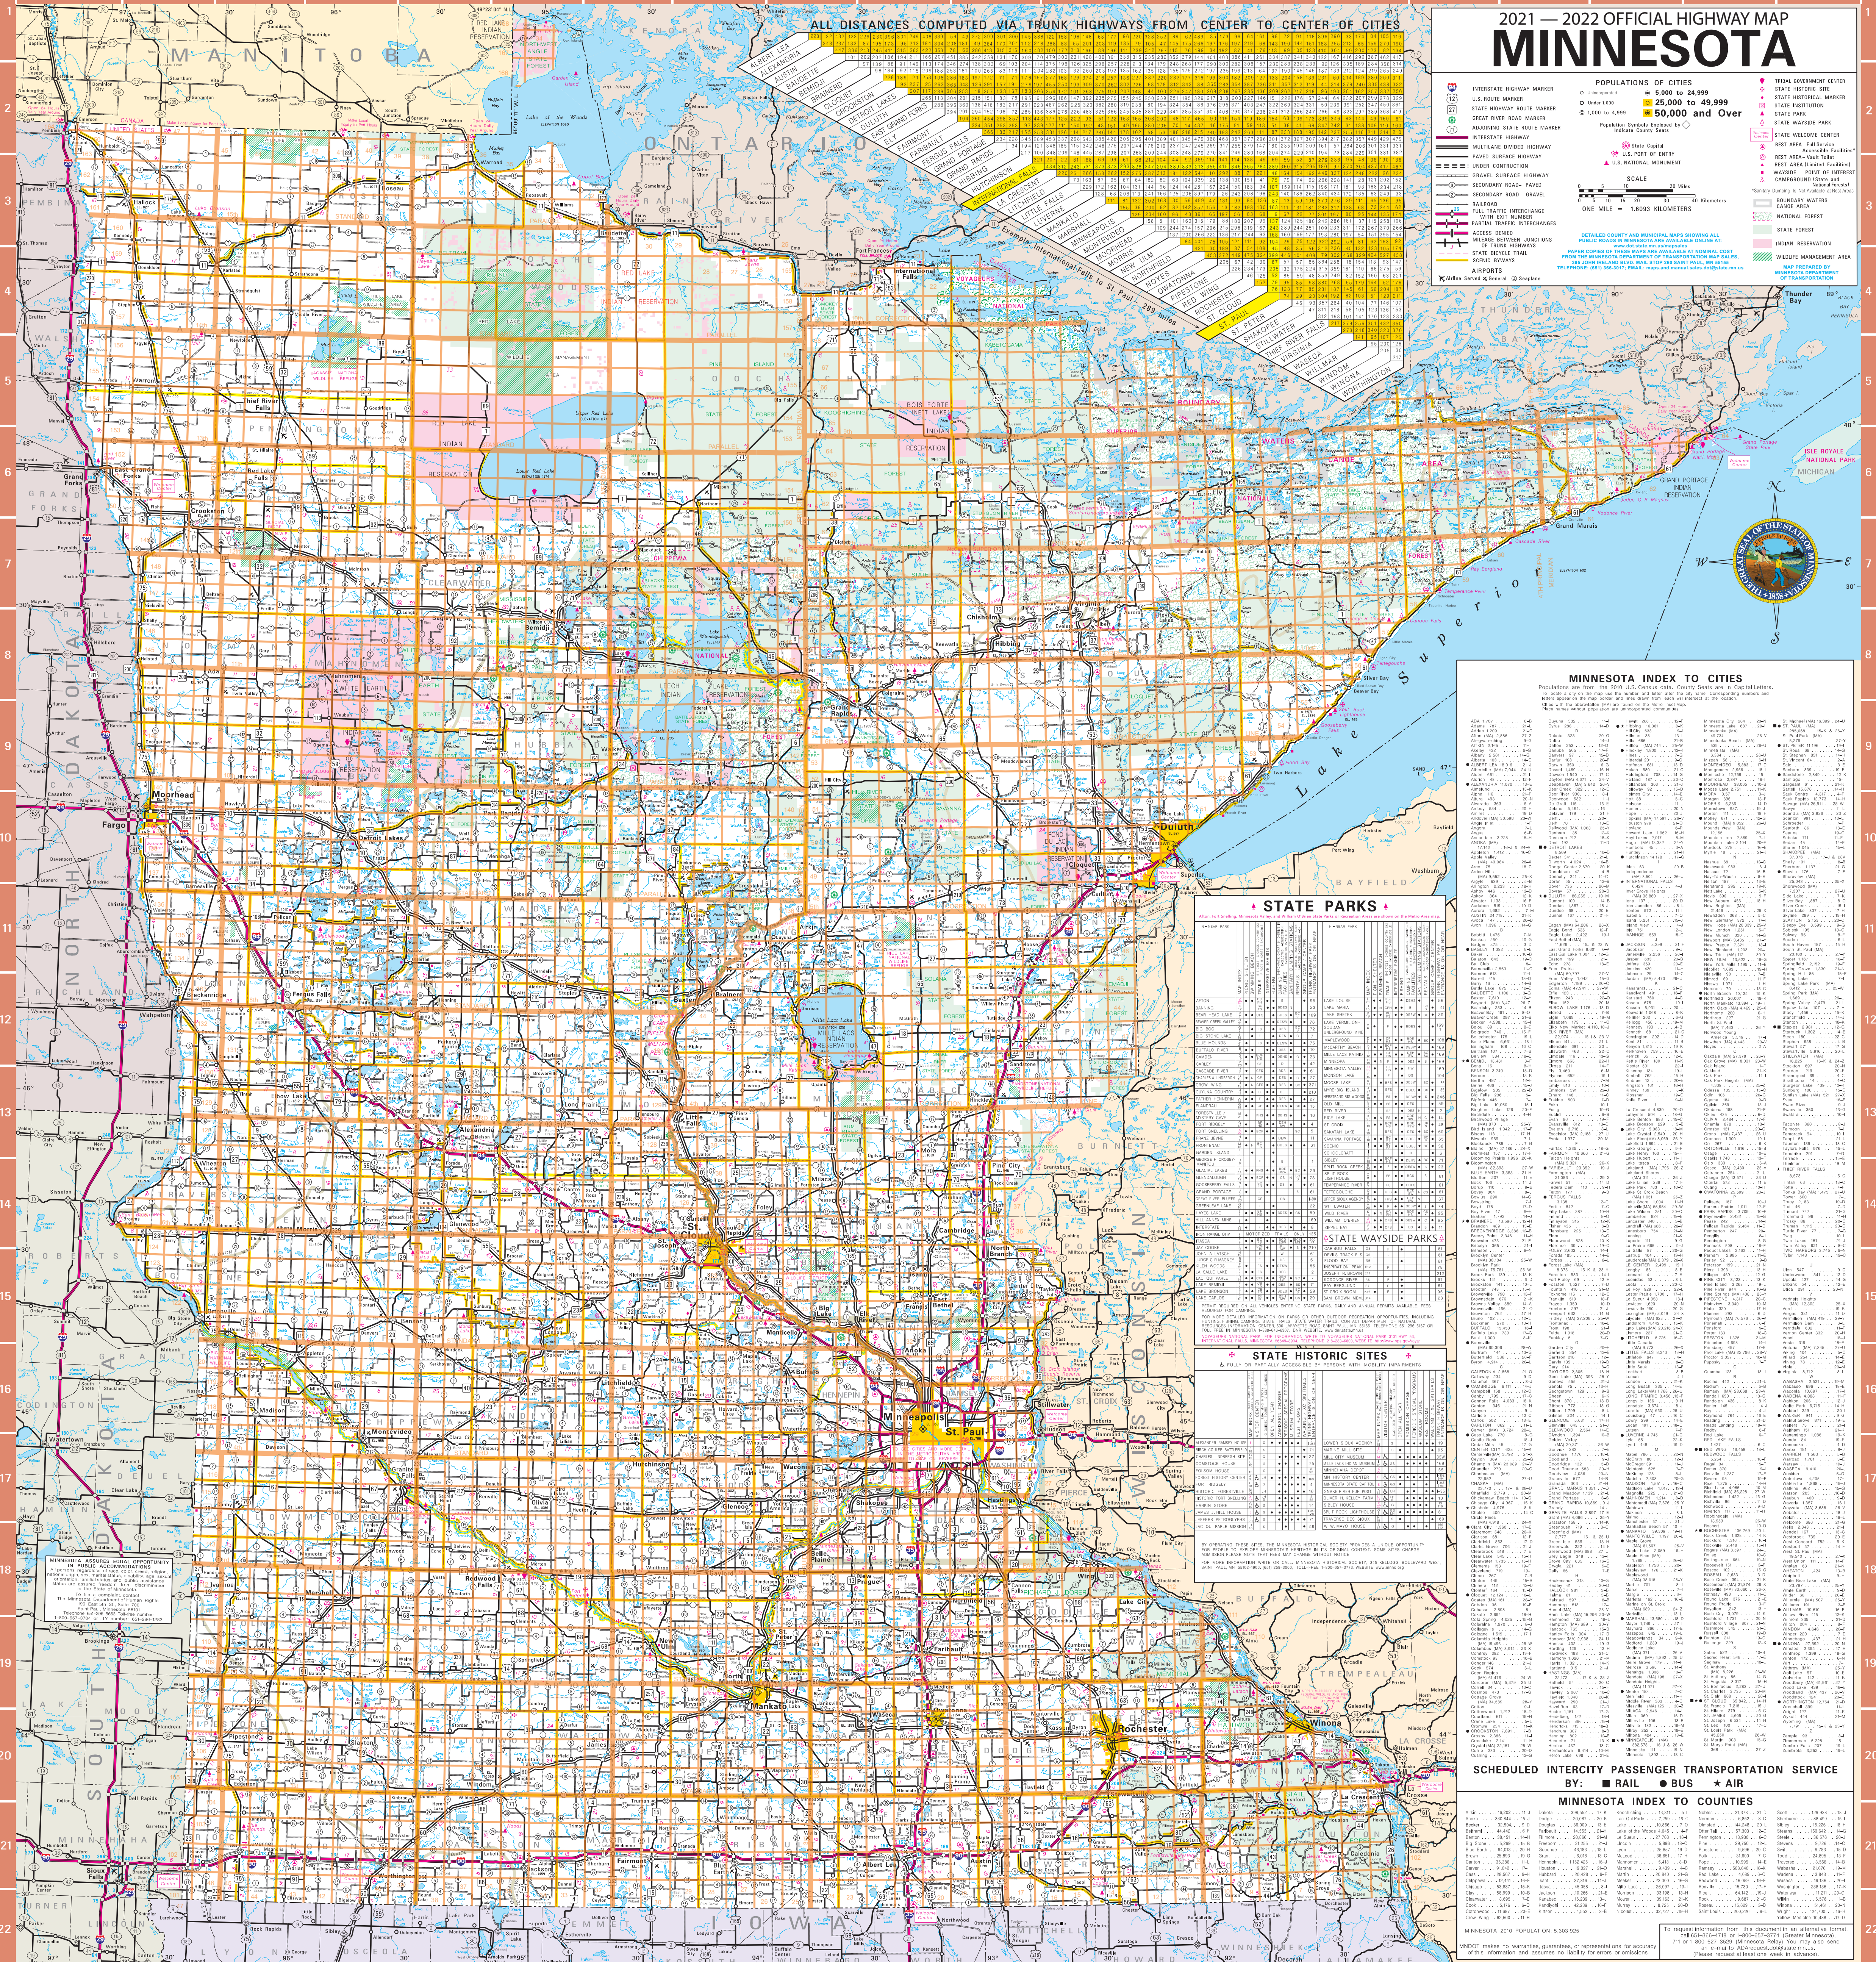

# 2021 - 2022 OFFICIAL HIGHWAY MAP MINNESOTA

ALL DISTANCES COMPUTED VIA TRUNK HIGHWAYS FROM CENTER TO CENTER OF CITIES

City	Distance	City	Distance	City	Distance
Albert Lea	101,239	International Falls	128	St. Cloud	102
Alexandria	101,100	Iron Range	128	St. Peter	102
Audubon	100,960	Iron River Falls	128	St. Joseph	102
Baudette	100,820	Ironwood	128	St. Louis Park	102
Brainerd	100,680	Jordan	128	St. Louis Park	102
Cloquet	100,540	Kenyon	128	St. Louis Park	102
Crookston	100,400	Litchfield	128	St. Louis Park	102
Detroit Lakes	100,260	Litton	128	St. Louis Park	102
Duluth	100,120	Little Falls	128	St. Louis Park	102
East Grand Forks	100,000	Litton	128	St. Louis Park	102
Ellsworth	99,860	Litton	128	St. Louis Park	102
Fairbury	99,720	Litton	128	St. Louis Park	102
Fergus Falls	99,580	Litton	128	St. Louis Park	102
Grand Portage	99,440	Litton	128	St. Louis Park	102
Hibbing	99,300	Litton	128	St. Louis Park	102
Worshipon Falls	99,160	Litton	128	St. Louis Park	102

### POPULATIONS OF CITIES

- 5,000 to 24,999
- 25,000 to 49,999
- 50,000 and Over

### LEGEND

- Interstate Highway Marker
- State Highway Route Marker
- Great River Road Marker
- Adding State Route Marker
- Multilane Divided Highway
- Paved Surface Highway
- Under Construction
- Gravel Surface Highway
- Secondary Road - Paved
- Secondary Road - Gravel
- Roadway
- Interstate Interchange
- Access Denied
- Scenic Byways
- Airports

### SCALE

0 10 20 Miles

0 10 20 Kilometers

ONE MILE = 1.6093 KILOMETERS