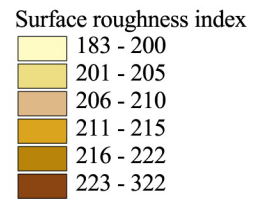

a

Surface roughness

b

Distribution of Paper Birch and Sugar Maple

Model Variables 2
Chippewa Plains